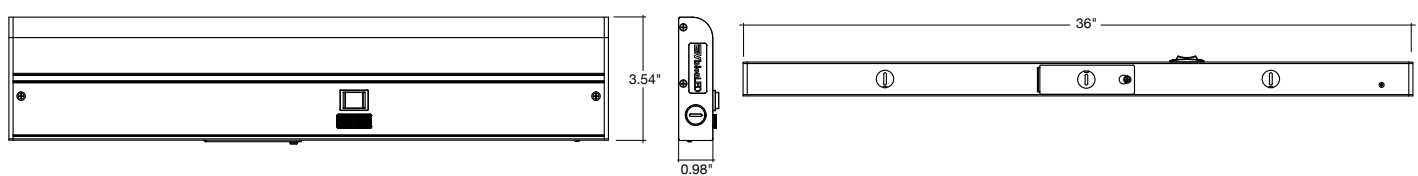

C-Line: Under Cabinet Fixture

Economical Models

FEATURES

DIMENSIONS

EUC-11I

EUC-18I

EUC-24I

EUC-36I

EUC-42I