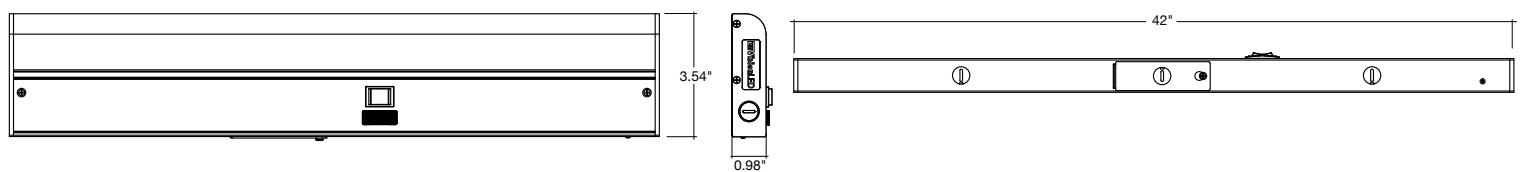

C-Line: Under Cabinet Fixture

Economical Models

FEATURES

DIMENSIONS

EUC-11I

EUC-18I

EUC-24I

EUC-36I

EUC-42I