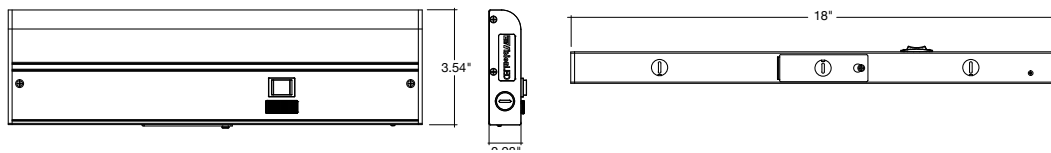

1,350lm

Specs and model numbers are subject to change with or without notice. Optional Accessories please see page 3

C-Line: Under Cabinet Fixture

Economical Models

FEATURES

DIMENSIONS

EUC-11I

EUC-18I