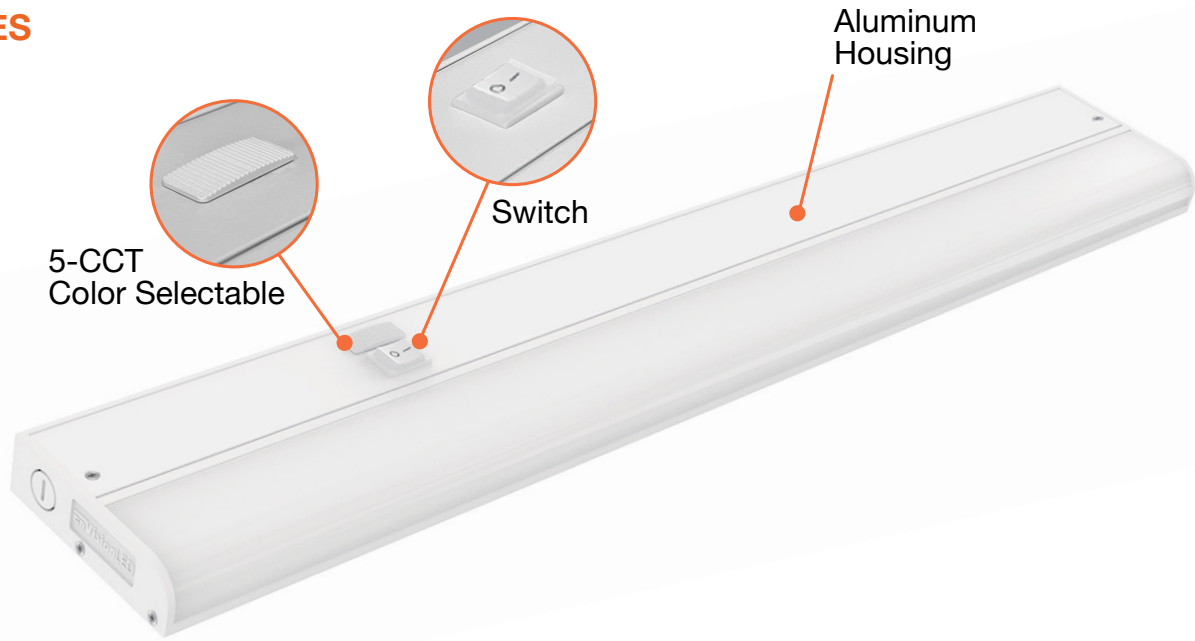

C-Line: Under Cabinet Fixture

Economical Models

Detail Specifications:

- Finishes: White
- IP Rating: Damp Location
- Beam Angle: 180°
- Chip: SMD 2835, R9 >50, CRI >90
- Operating Temperature: -4° - 114° F
- Lens: Frosted Acrylic, non-yellowing
- Housing: Steel
- 5CCT: 27/30/35/40/50K
- Average life (L70) of 25,000 hours

Application:

- Under Cabinet Lighting
- Residential & Multifamily
- Task Lighting
- Education, Healthcare, Retail, Hospitality

Product Information:

- Even light distribution: no hotspots on the lens
- Instant-on to full brightness
- On/Off toggle switch
- Hardwire only
- Slim profile: only 1" thick

1,350lm

Specs and model numbers are subject to change with or without notice. Optional Accessories please see page 3

C-Line: Under Cabinet Fixture

Economical Models

FEATURES

DIMENSIONS

EUC-11I

EUC-18I