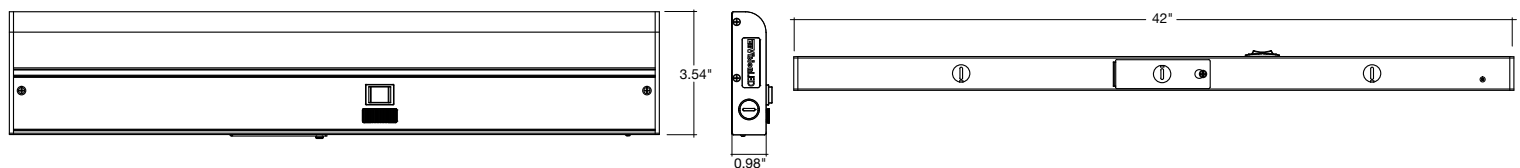

C-Line: Under Cabinet Fixture

Economical Models

FEATURES

DIMENSIONS

EUC-11I

EUC-18I

EUC-24I

EUC-36I

EUC-42I