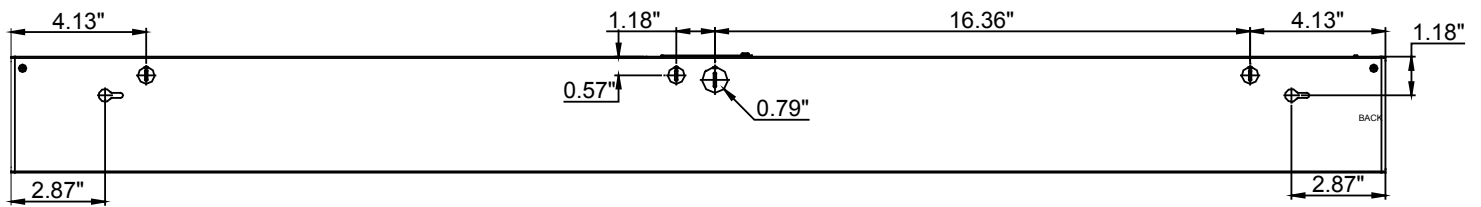

1,350lm

C-Line: Under Cabinet Fixture

Economical Models

FEATURES

DIMENSIONS

EUC-11I

EUC-18I

EUC-24I

EUC-36I

EUC-42I

KNOCKOUT DIMENSIONS

C-Line: Under Cabinet Fixture

Economical Models

Model	Voltage	Watts	Lumens	Color
LED-EUC-11I-6W-5CCT-WH	120V	6w	450	50/40/35/30/27K
LED-EUC-18I-8W-5CCT-WH	120V	8w	600	50/40/35/30/27K
LED-EUC-24I-12W-5CCT-WH	120V	12w	900	50/40/35/30/27K
LED-EUC-36I-15W-5CCT-WH	120V	15w	1,125	50/40/35/30/27K
LED-EUC-42I-18W-5CCT-WH	120V	18w	1,350	50/40/35/30/27K