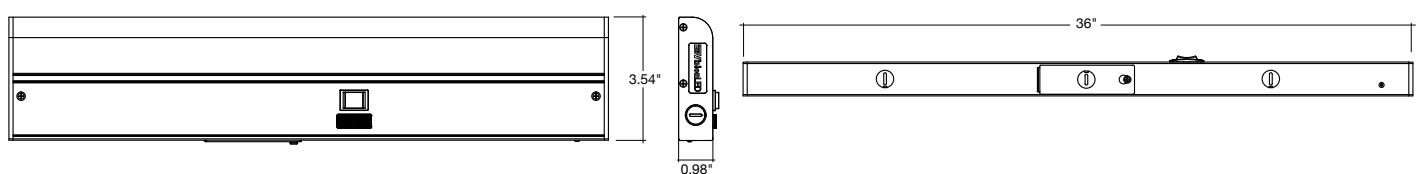

1,350lm

C-Line: Under Cabinet Fixture

Economical Models

FEATURES

DIMENSIONS

EUC-11I

EUC-18I

EUC-24I

EUC-36I

EUC-42I

KNOCKOUT DIMENSIONS

C-Line: Under Cabinet Fixture

Economical Models

Model	Voltage	Watts	Lumens	Color
LED-EUC-11I-6W-5CCT-WH	120V	6w	450	50/40/35/30/27K
LED-EUC-18I-8W-5CCT-WH	120V	8w	600	50/40/35/30/27K
LED-EUC-24I-12W-5CCT-WH	120V	12w	900	50/40/35/30/27K
LED-EUC-36I-15W-5CCT-WH	120V	15w	1,125	50/40/35/30/27K
LED-EUC-42I-18W-5CCT-WH	120V	18w	1,350	50/40/35/30/27K