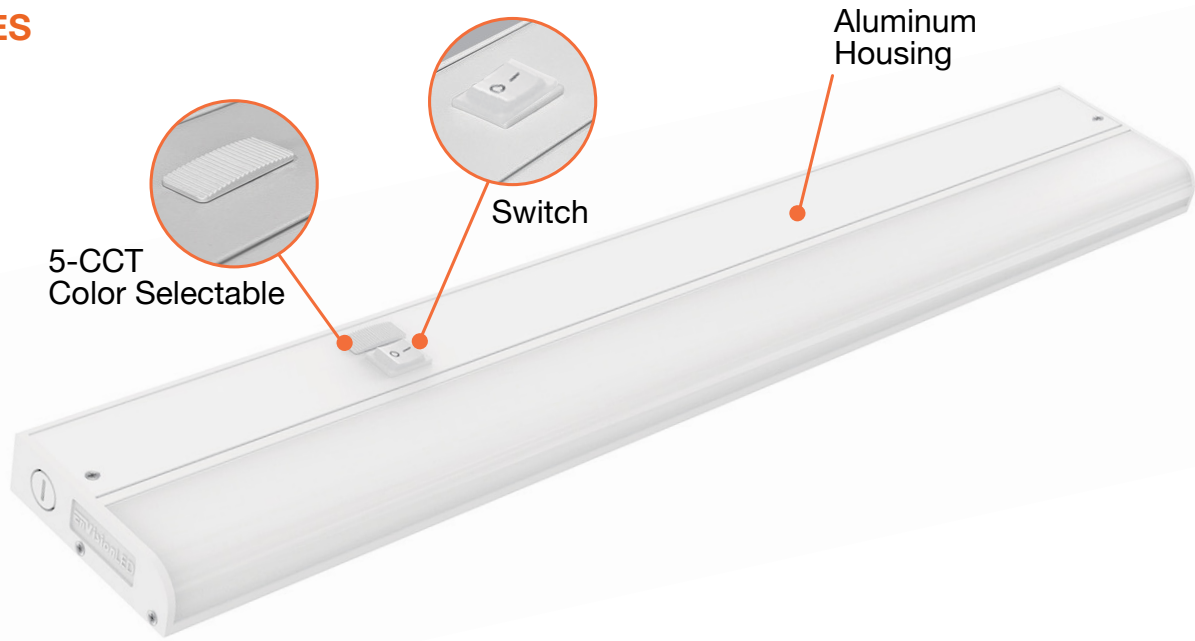

C-Line: Under Cabinet Fixture

Economical Models

Detail Specifications:

- Finishes: White
- IP Rating: Damp Location
- Beam Angle: 180°
- Chip: SMD 2835, R9 >50, CRI >90
- Operating Temperature: -4° - 114° F
- Lens: Frosted Acrylic, non-yellowing
- Housing: Steel
- 5CCT: 27/30/35/40/50K
- Average life (L70) of 25,000 hours

Application:

- Under Cabinet Lighting
- Residential & Multifamily
- Task Lighting
- Education, Healthcare, Retail, Hospitality

Product Information:

- Even light distribution: no hotspots on the lens
- Instant-on to full brightness
- On/Off toggle switch
- Hardwire only
- Slim profile: only 1" thick

1,350lm

C-Line: Under Cabinet Fixture

Economical Models

FEATURES

DIMENSIONS

EUC-11I

EUC-18I

EUC-24I