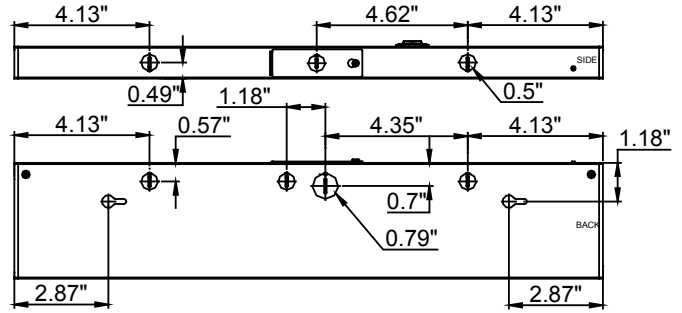

1,350lm

C-Line: Under Cabinet Fixture

Economical Models

FEATURES

DIMENSIONS

EUC-11I

EUC-18I

EUC-24I

EUC-36I

EUC-42I

KNOCKOUT DIMENSIONS

C-Line: Under Cabinet Fixture

Economical Models

Model	Voltage	Watts	Lumens	Color
LED-EUC-11I-6W-5CCT-WH	120V	6w	450	50/40/35/30/27K
LED-EUC-18I-8W-5CCT-WH	120V	8w	600	50/40/35/30/27K
LED-EUC-24I-12W-5CCT-WH	120V	12w	900	50/40/35/30/27K
LED-EUC-36I-15W-5CCT-WH	120V	15w	1,125	50/40/35/30/27K
LED-EUC-42I-18W-5CCT-WH	120V	18w	1,350	50/40/35/30/27K