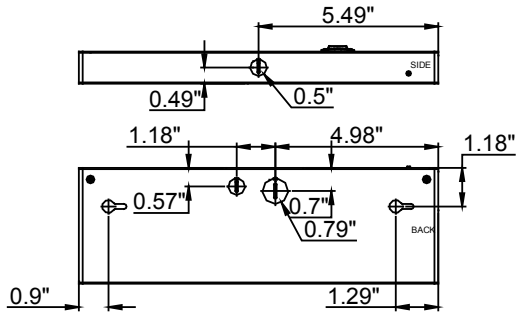

1,350lm

C-Line: Under Cabinet Fixture

Economical Models

FEATURES

DIMENSIONS

EUC-11I

EUC-18I

EUC-24I

EUC-36I

EUC-42I

KNOCKOUT DIMENSIONS

C-Line: Under Cabinet Fixture

Economical Models

Model	Voltage	Watts	Lumens	Color
LED-EUC-11I-6W-5CCT-WH	120V	6w	450	50/40/35/30/27K
LED-EUC-18I-8W-5CCT-WH	120V	8w	600	50/40/35/30/27K
LED-EUC-24I-12W-5CCT-WH	120V	12w	900	50/40/35/30/27K
LED-EUC-36I-15W-5CCT-WH	120V	15w	1,125	50/40/35/30/27K
LED-EUC-42I-18W-5CCT-WH	120V	18w	1,350	50/40/35/30/27K