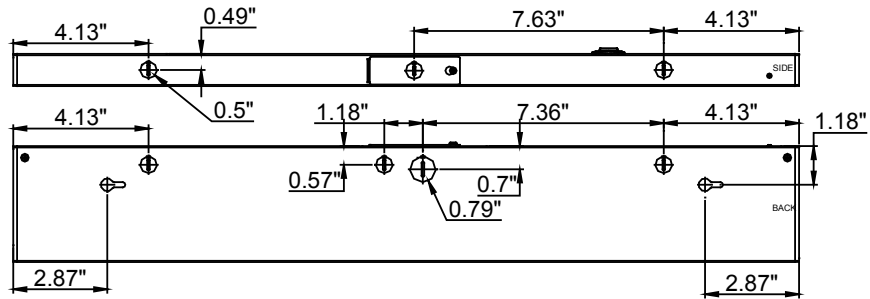

1,350lm

C-Line: Under Cabinet Fixture

Economical Models

FEATURES

DIMENSIONS

EUC-11I

EUC-18I

EUC-24I

EUC-36I

EUC-42I

KNOCKOUT DIMENSIONS

C-Line: Under Cabinet Fixture

Economical Models

Model	Voltage	Watts	Lumens	Color
LED-EUC-11I-6W-5CCT-WH	120V	6w	450	50/40/35/30/27K
LED-EUC-18I-8W-5CCT-WH	120V	8w	600	50/40/35/30/27K
LED-EUC-24I-12W-5CCT-WH	120V	12w	900	50/40/35/30/27K
LED-EUC-36I-15W-5CCT-WH	120V	15w	1,125	50/40/35/30/27K
LED-EUC-42I-18W-5CCT-WH	120V	18w	1,350	50/40/35/30/27K