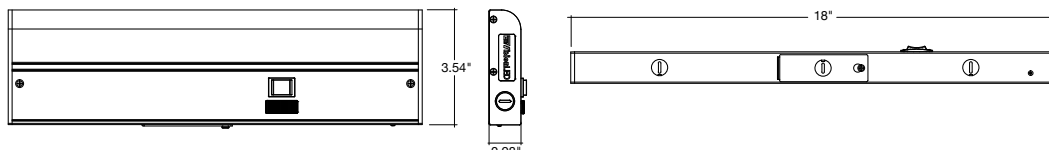

1,350lm

C-Line: Under Cabinet Fixture

Economical Models

FEATURES

DIMENSIONS

EUC-11I

EUC-18I

EUC-24I