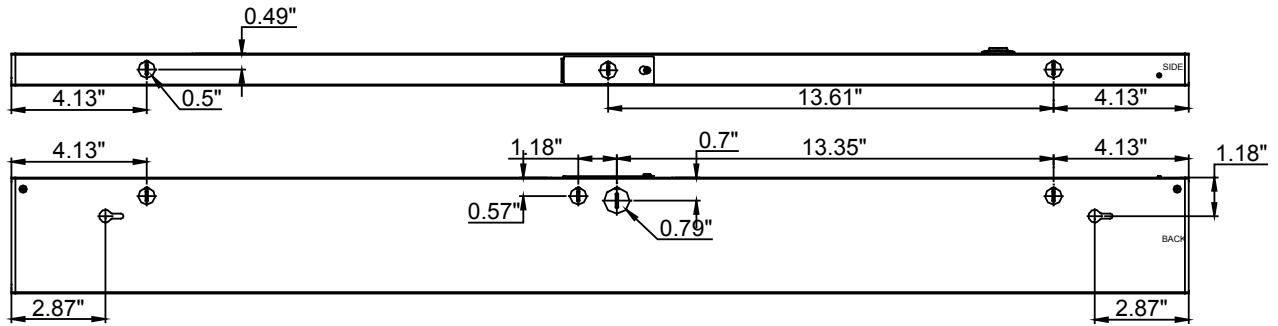

C-Line: Under Cabinet Fixture

Economical Models

Detail Specifications:

- Finishes: White
- IP Rating: Damp Location
- Beam Angle: 180°
- Chip: SMD 2835, R9 >50, CRI >90
- Operating Temperature: -4° - 114° F
- Lens: Frosted Acrylic, non-yellowing
- Housing: Steel
- 5CCT: 27/30/35/40/50K
- Average life (L70) of 25,000 hours

1,350lm

C-Line: Under Cabinet Fixture

Economical Models

FEATURES

DIMENSIONS

EUC-11I

EUC-18I

EUC-24I

EUC-36I

EUC-42I

KNOCKOUT DIMENSIONS

C-Line: Under Cabinet Fixture

Economical Models

Model	Voltage	Watts	Lumens	Color
LED-EUC-11I-6W-5CCT-WH	120V	6w	450	50/40/35/30/27K
LED-EUC-18I-8W-5CCT-WH	120V	8w	600	50/40/35/30/27K
LED-EUC-24I-12W-5CCT-WH	120V	12w	900	50/40/35/30/27K
LED-EUC-36I-15W-5CCT-WH	120V	15w	1,125	50/40/35/30/27K
LED-EUC-42I-18W-5CCT-WH	120V	18w	1,350	50/40/35/30/27K