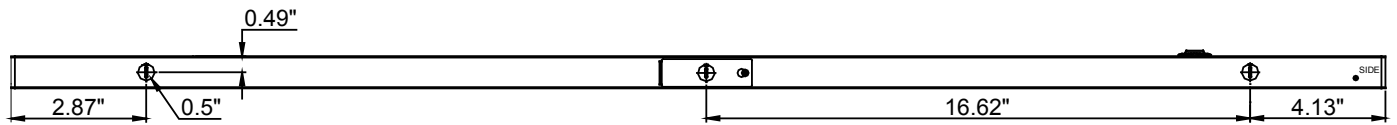

C-Line: Under Cabinet Fixture

Economical Models

Detail Specifications:

- Finishes: White
- IP Rating: Damp Location
- Beam Angle: 180°
- Chip: SMD 2835, R9 >50, CRI >90
- Operating Temperature: -4° - 114° F
- Lens: Frosted Acrylic, non-yellowing
- Housing: Steel
- 5CCT: 27/30/35/40/50K
- Average life (L70) of 25,000 hours

1,350lm

C-Line: Under Cabinet Fixture

Economical Models

FEATURES

DIMENSIONS

EUC-11I

EUC-18I

EUC-24I

EUC-36I

EUC-42I

KNOCKOUT DIMENSIONS

C-Line: Under Cabinet Fixture

Economical Models

Model	Voltage	Watts	Lumens	Color
LED-EUC-11I-6W-5CCT-WH	120V	6w	450	50/40/35/30/27K
LED-EUC-18I-8W-5CCT-WH	120V	8w	600	50/40/35/30/27K
LED-EUC-24I-12W-5CCT-WH	120V	12w	900	50/40/35/30/27K
LED-EUC-36I-15W-5CCT-WH	120V	15w	1,125	50/40/35/30/27K
LED-EUC-42I-18W-5CCT-WH	120V	18w	1,350	50/40/35/30/27K