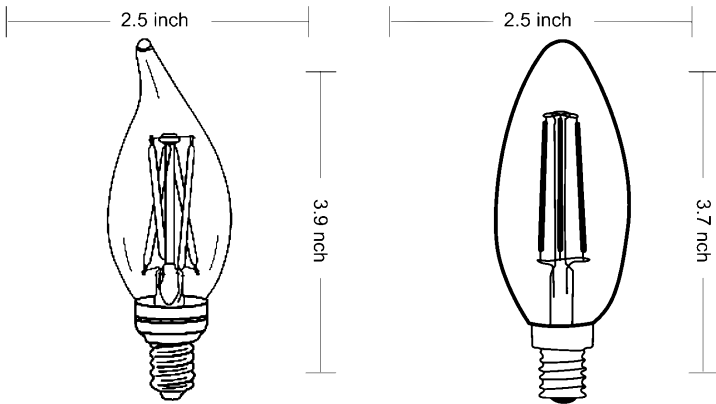

Product Information:

- Increase energy savings and shorten payback period
- High intensity: ready to replace existing 25W/40W incandescent
- Suitable for use in existing fixtures
- Dimmable with most dimmers when using a magnetic transformer
- 3 Year limited warranty