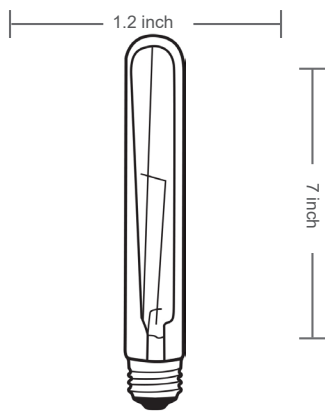

FILAMENT T-30

The EnVision Filament T-30LED takes you back to the traditional incandescent bulbs we love. This vintage bulb achieves a full 360° beam spread, puts off very little heat, is available in Amber-1800k, and importantly contains no mercury. Lastly, for each bulb replaced, not only do you save in energy costs, but you are helping to lower your impact on the environment as well.

Type	Model	Volt	Watt	Lumen	Color	CRI	Beam Spread
Filament T30	LED-FLM-T30-4W-18K	120V	4W	400	Amber- 1800k	>83	360°