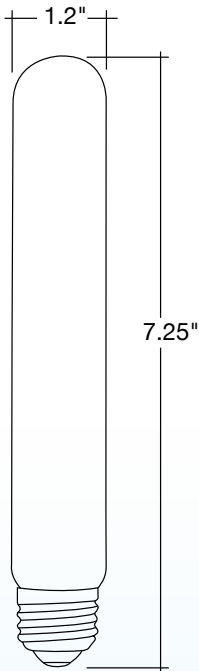

T-30 Tubular Bulb Filament Series

Detail Specifications

- IP Rating: Damp Location
- Beam Angle: Omni-Directional 360°
- Chip: Filament, R9- 78, CRI >90
- Operating Temperature: -4° - 114° F
- Average life (L70) of 25,000 hours