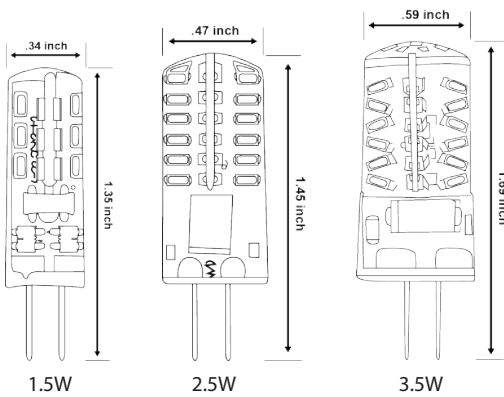

T3 (G4) IP67

The EnVision LED IP67 T3 (G4) bulb is our newest generation of G4's yet. With 6 different SKU's available, find the perfect replacement for your existing halogen. Engineered with a high quality silicone that does not turn yellow, the waterproof protects your bulb from water damage. Enjoy watching your energy bills fall, while also saving on replacement costs, as our G4 is rated 25,000 hours.

| Type | Model | Volt | Watt | Lumen | Color | CRI | Beam Spread |
|---------|------------------|-----------|------|-------|-------------|-----|-------------|
| T3 (G4) | LED-G4WP-1.5W-SW | 12V AC/DC | 1.5W | 115 | Soft- 2700k | >80 | 360° |
| T3 (G4) | LED-G4WP-1.5W-WW | 12V AC/DC | 1.5W | 115 | Warm-3000k | >80 | 360° |
| T3 (G4) | LED-G4WP-1.5W-CW | 12V AC/DC | 1.5W | 115 | Cool- 4000k | >80 | 360° |
| T3 (G4) | LED-G4WP-2.5W-SW | 12V AC/DC | 2.5W | 210 | Soft- 2700k | >80 | 360° |
| T3 (G4) | LED-G4WP-2.5W-WW | 12V AC/DC | 2.5W | 210 | Warm-3000k | >80 | 360° |
| T3 (G4) | LED-G4WP-2.5W-CW | 12V AC/DC | 2.5W | 210 | Cool- 4000k | >80 | 360° |
| T3 (G4) | LED-G4WP-3.5W-SW | 12V AC/DC | 3.5W | 280 | Soft- 2700k | >80 | 360° |
| T3 (G4) | LED-G4WP-3.5W-WW | 12V AC/DC | 3.5W | 280 | Warm-3000k | >80 | 360° |
| T3 (G4) | LED-G4WP-3.5W-CW | 12V AC/DC | 3.5W | 280 | Cool- 4000k | >80 | 360° |