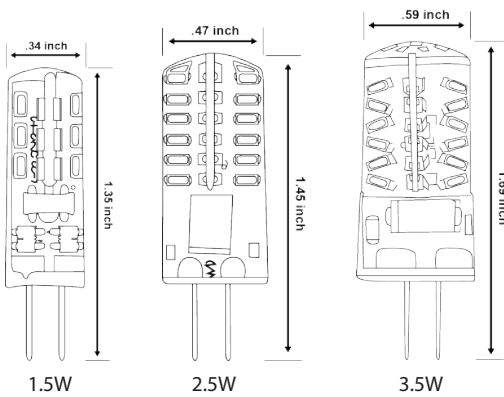

# T3 (G4) IP67

The EnVision LED IP67 T3 (G4) bulb is our newest generation of G4's yet. With 6 different SKU's available, find the perfect replacement for your existing halogen. Engineered with a high quality silicone that does not turn yellow, the waterproof protects your bulb from water damage. Enjoy watching your energy bills fall, while also saving on replacement costs, as our G4 is rated 25,000 hours.

Type	Model	Volt	Watt	Lumen	Color	CRI	Beam Spread
T3 (G4)	LED-G4WP-1.5W-SW	12V AC/DC	1.5W	115	Soft- 2700k	>80	360°
T3 (G4)	LED-G4WP-1.5W-WW	12V AC/DC	1.5W	115	Warm-3000k	>80	360°
T3 (G4)	LED-G4WP-1.5W-CW	12V AC/DC	1.5W	115	Cool- 4000k	>80	360°
T3 (G4)	LED-G4WP-2.5W-SW	12V AC/DC	2.5W	210	Soft- 2700k	>80	360°
T3 (G4)	LED-G4WP-2.5W-WW	12V AC/DC	2.5W	210	Warm-3000k	>80	360°
T3 (G4)	LED-G4WP-2.5W-CW	12V AC/DC	2.5W	210	Cool- 4000k	>80	360°
T3 (G4)	LED-G4WP-3.5W-SW	12V AC/DC	3.5W	280	Soft- 2700k	>80	360°
T3 (G4)	LED-G4WP-3.5W-WW	12V AC/DC	3.5W	280	Warm-3000k	>80	360°
T3 (G4)	LED-G4WP-3.5W-CW	12V AC/DC	3.5W	280	Cool- 4000k	>80	360°