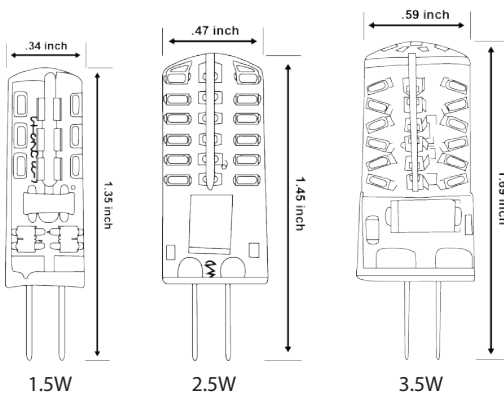

T3 (G4) IP67

The EnVision LED IP67 T3 (G4) bulb is our newest generation of G4's yet. With 6 different SKU's available, find the perfect replacement for your existing halogen. Engineered with a high quality silicone that does not turn yellow, the waterproof protects your bulb from water damage. Enjoy watching your energy bills fall, while also saving on replacement costs, as our G4 is rated 25,000 hours.

Type	Model	Volt	Watt	Lumen	Color	CRI	Beam Spread
T3 (G4)	LED-G4WP-1.5W-SW	12V AC/DC	1.5W	115	Soft- 2700k	>80	360°
T3 (G4)	LED-G4WP-1.5W-WW	12V AC/DC	1.5W	115	Warm-3000k	>80	360°
T3 (G4)	LED-G4WP-1.5W-CW	12V AC/DC	1.5W	115	Cool- 4000k	>80	360°
T3 (G4)	LED-G4WP-2.5W-SW	12V AC/DC	2.5W	210	Soft- 2700k	>80	360°
T3 (G4)	LED-G4WP-2.5W-WW	12V AC/DC	2.5W	210	Warm-3000k	>80	360°
T3 (G4)	LED-G4WP-2.5W-CW	12V AC/DC	2.5W	210	Cool- 4000k	>80	360°
T3 (G4)	LED-G4WP-3.5W-SW	12V AC/DC	3.5W	280	Soft- 2700k	>80	360°
T3 (G4)	LED-G4WP-3.5W-WW	12V AC/DC	3.5W	280	Warm-3000k	>80	360°
T3 (G4)	LED-G4WP-3.5W-CW	12V AC/DC	3.5W	280	Cool- 4000k	>80	360°