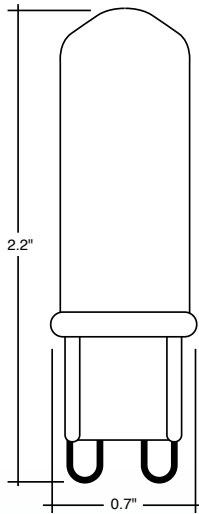

G9 LED Dimmable Bulb

Features:

- Drop-in G9 halogen replacement
- Compatible with most dimmers

-  **25,000 Life Hours**
-  **No Hazardous Materials**
-  **Up to 80% Energy Savings**
-  **450 LUMENS**
-  **DIMMABLE**
-  **4.5 WATTS**
-  **INSTANT ON**
-  **G9 BASE**
-  **120V**
-  **300° BEAM ANGLE**

Series
LED-G9-4.5W
450 Lumens • 4.5W

Colors
27K
2700K
30K
3000K