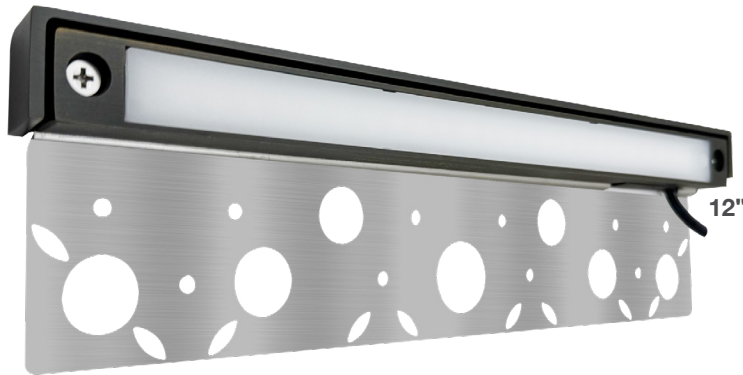

# Low Voltage: Hardscape (Replaceable)

## Solid Brass – Architectural Models

### RGB+5-CCT

**Detail Specifications:**

- Finish: Oil Rubbed Bronze
- Housing: Corrosion Resistant Solid Brass
- Lamp Type: LED Integrated  
RGB + 5-CCT: 27/30/35/40/50k  
- Push button on lens
- IP Rating: Wet Location IP65
- Lens: Frosted glass

**Applications:**

- Landscape
- Walkways & Pathways
- Security Lighting
- Hospitality, Multi-Family
- Outdoor Corridors
- General Outdoor Lighting
- Residential, Commercial

**Product Information:**

- Heat resistant glass lens
- Water tight silicone ring for waterproofing
- Replaceable module for easy maintenance
- Packaging: Retail color box
- Master Box Quantity:  
- 4": 40  
- 7": 30  
- 12": 20