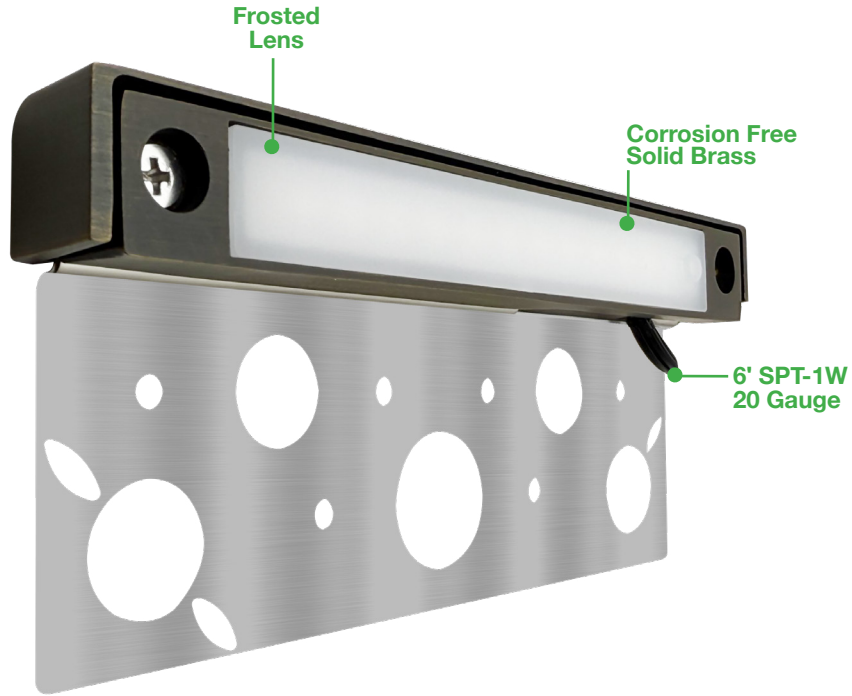

### RGB+5-CCT

**Detail Specifications:**

- Finish: Oil Rubbed Bronze
- Housing: Corrosion Resistant Solid Brass
- Lamp Type: LED Integrated  
RGB + 5-CCT: 27/30/35/40/50k  
- Push button on lens
- IP Rating: Wet Location IP65
- Lens: Frosted glass

## FEATURES

5-CCT Selectable Push Button