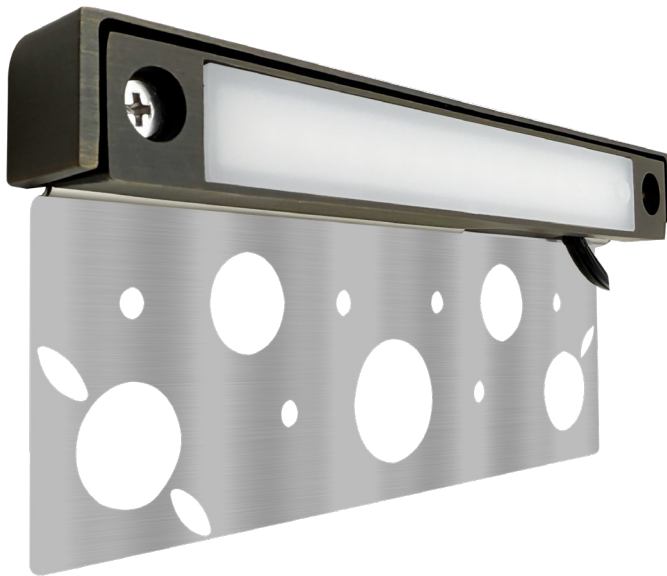

Low Voltage: Hardscape (Replaceable)

Aluminum Housing– Integrated LED

RGB + 5-CCT

Detail Specifications:

- Housing: Aluminum
- Housing: Corrosion Resistant Solid Brass
- Lamp Type: LED Integrated RGB + 5-CCT: 27/30/35/40/50k
 - Push button on lens
- IP Rating: Wet Location IP65
- Lens: Frosted glass

Applications:

- Landscape
- Walkways & Pathways
- Security Lighting
- Hospitality, Multi-Family
- Outdoor Corridors
- General Outdoor Lighting
- Residential, Commercial

Product Information:

- Heat resistant glass lens
- Water tight silicone ring for waterproofing
- Rotatable design
- Replaceable module for easy maintenance
- Packaging: Retail color box
- Master Box Quantity:
 - 4": 40
 - 7": 30
 - 12": 20

Driver Options:

- Compatible with 12V Low Voltage Drivers
 - 9-17V

Mounting & Installations:

- Wire: 6' (72") SPT-1W 18 gauge wire lead
 - Install as downlight or uplight
- Aluminum pipe with 1/2" knuckle stem