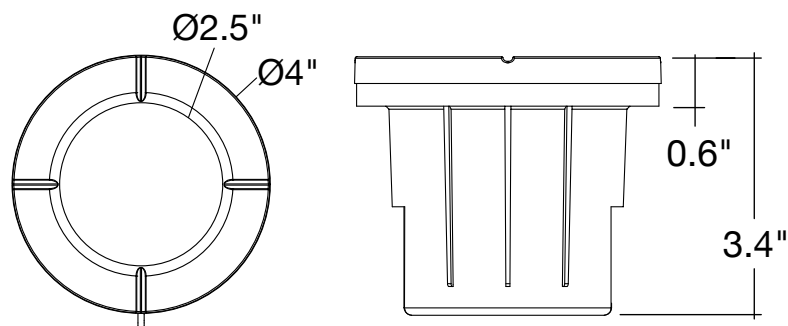

DIMENSIONS

ACCESSORIES

WMT-LV-150W-SS
WMT-LV-300W-SS
WMT-LV-600W-SS

Model	Voltage	Watts	Lumens	Color
LED-IGL-FL-5W-RGB+5CCT-ALM-BZ-LV	12-24V AC/DC	5w	350	27/30/40/50k+RGB
LED-IGL-FL-5W-RGB+5CCT-ALM-BL-LV	12-24V AC/DC	5w	350	27/30/40/50k+RGB