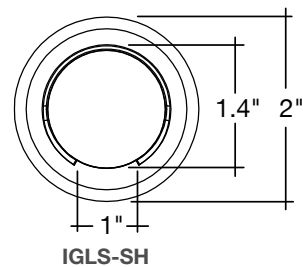

### Detail Specifications:

- Finish: Bronze or Black
- Housing: Aluminum
- LED Integrated
- 5-CCT: 27/30/35/40/50k
- Power: 9W
- Lumens: 700
- Beam Angle: 30°
- IP Rating: Wet Location IP65
- Lens: Flat Open Lens

## DIMENSIONS