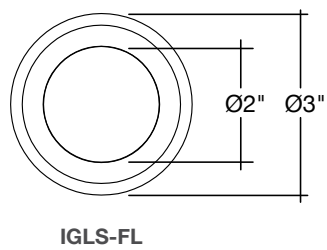

### Detail Specifications:

- Finish: Bronze or Black
- Housing: Aluminum
- LED Integrated
- 5-CCT: 27/30/35/40/50k
- Power: 9W
- Lumens: 700
- Beam Angle: 30°
- IP Rating: Wet Location IP65
- Lens: Flat Open Lens

#### Multi-Top Transformers

**WMT-LV-150W-SS**

**WMT-LV-300W-SS**

**WMT-LV-600W-SS**

## DIMENSIONS