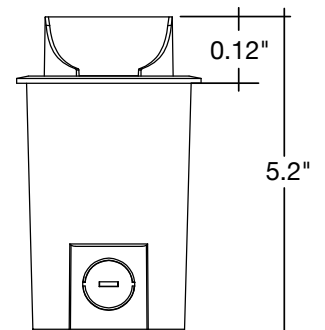

Bronze Finish • Shroud Open Lens

Multi-Top Transformers

WMT-LV-150W-SS

WMT-LV-300W-SS

WMT-LV-600W-SS

DIMENSIONS

ACCESSORIES

WMT-LV-150W-SS
WMT-LV-300W-SS
WMT-LV-600W-SS