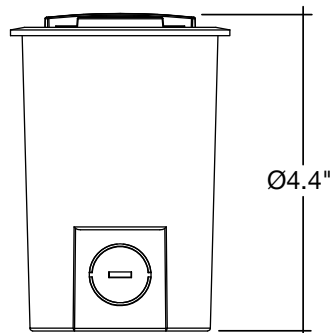

Bronze Finish • Shroud Open Lens

Multi-Top Transformers

WMT-LV-150W-SS

WMT-LV-300W-SS

WMT-LV-600W-SS

DIMENSIONS

ACCESSORIES

WMT-LV-150W-SS
WMT-LV-300W-SS
WMT-LV-600W-SS