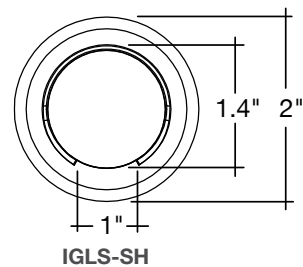

Low Voltage: In-Ground Well Light

Aluminum Housing— Integrated LED 5-CCT

IGLS-FL

IGLS-RB

IGLS-SH

Detail Specifications:

- Finish: Bronze or Black
- Housing: Aluminum
- LED Integrated
- 5-CCT: 27/30/35/40/50k
- Power: 9W
- Lumens: 700
- Beam Angle: 30°
- IP Rating: Wet Location IP65
- Lens: Flat Open Lens

Bronze Finish • Shroud Open Lens

Multi-Top Transformers

WMT-LV-150W-SS

WMT-LV-300W-SS

WMT-LV-600W-SS

DIMENSIONS

ACCESSORIES

WMT-LV-150W-SS
WMT-LV-300W-SS
WMT-LV-600W-SS