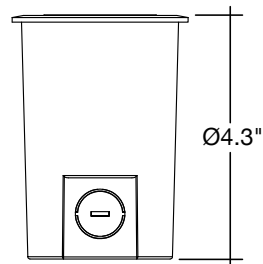

Bronze Finish • Shroud Open Lens

Multi-Top Transformers

WMT-LV-150W-SS

WMT-LV-300W-SS

WMT-LV-600W-SS

DIMENSIONS

ACCESSORIES

WMT-LV-150W-SS
WMT-LV-300W-SS
WMT-LV-600W-SS