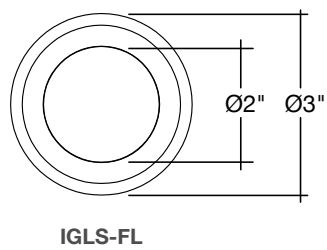

Low Voltage: In-Ground Well Light

Aluminum Housing— Integrated LED 5-CCT

IGLS-FL

IGLS-RB

IGLS-SH

Detail Specifications:

- Finish: Bronze or Black
- Housing: Aluminum
- LED Integrated
- 5-CCT: 27/30/35/40/50k
- Power: 9W
- Lumens: 700
- Beam Angle: 30°
- IP Rating: Wet Location IP65
- Lens: Flat Open Lens

Bronze Finish • Shroud Open Lens

Multi-Top Transformers

WMT-LV-150W-SS

WMT-LV-300W-SS

WMT-LV-600W-SS

DIMENSIONS

ACCESSORIES

WMT-LV-150W-SS
WMT-LV-300W-SS
WMT-LV-600W-SS