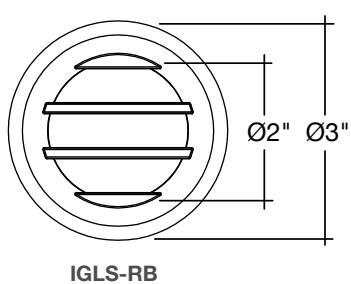

Low Voltage: In-Ground Well Light

Aluminum Housing— Integrated LED 5-CCT

IGLS-FL

IGLS-RB

IGLS-SH

Detail Specifications:

- Finish: Bronze or Black
- Housing: Aluminum
- LED Integrated
- 5-CCT: 27/30/35/40/50k
- Power: 9W
- Lumens: 700
- Beam Angle: 30°
- IP Rating: Wet Location IP65
- Lens: Flat Open Lens

Bronze Finish • Shroud Open Lens

Multi-Top Transformers

WMT-LV-150W-SS

WMT-LV-300W-SS

WMT-LV-600W-SS

DIMENSIONS

ACCESSORIES

WMT-LV-150W-SS
WMT-LV-300W-SS
WMT-LV-600W-SS