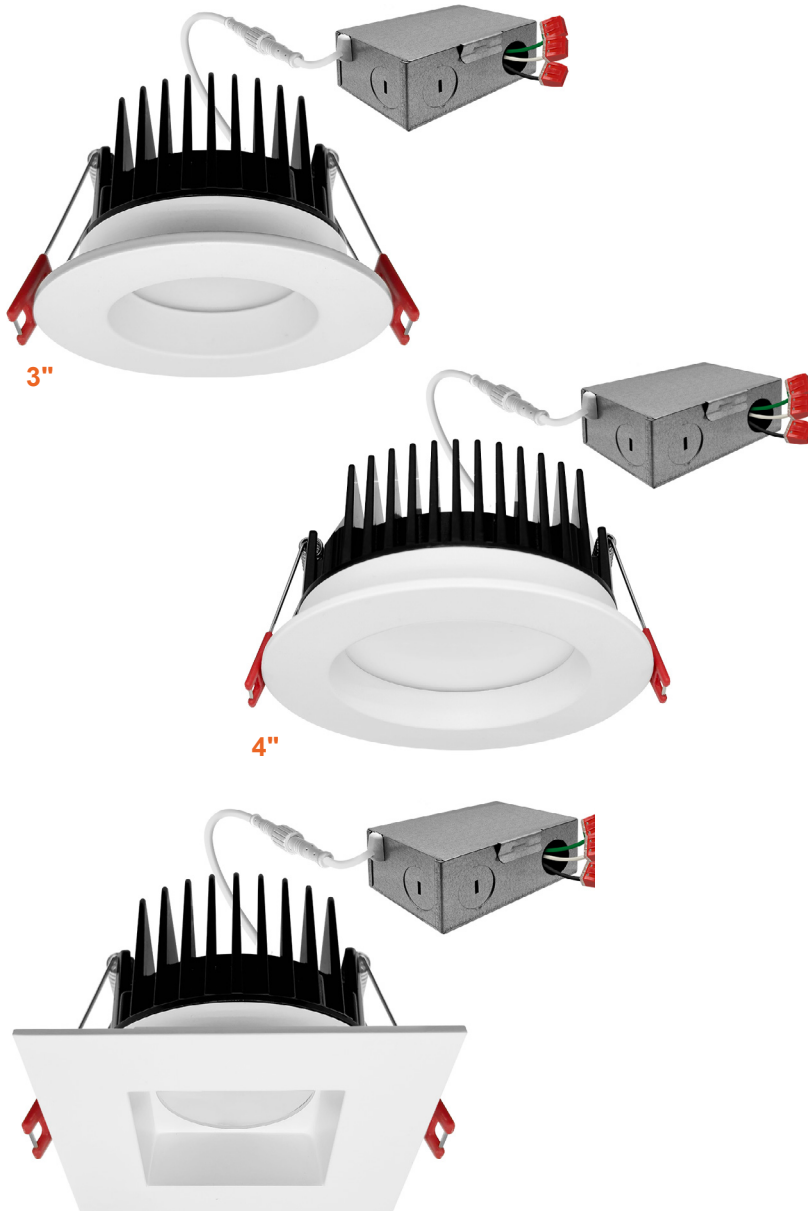

3" & 4" LED Frosted J-Box Canless Downlight

5-CCT Selectable

Detail Specifications:

- Finish: White, Black
- Shape: Round or Square
- IP54 Wet Location Rated
- Beam Angle: 110° standard
- Chip: COB Chip, R9 >50, CRI >90
- 3 Step MacAdam Ellipses
- Operating Temperature: -40° - 114° F
- Lens: Frosted, non-yellowing
- Average life (L70) of 50,000 hours

Applications:

- General Recessed Lighting
- Residential & Multifamily
- Office and Meeting Rooms
- Education, Healthcare, Retail, Hospitality

Product Information:

- 5-CCT Selectable: 27/30/35/40/50K
- Standard white round trim included: optional trims available
- Metal housing and trim for better heat dissipation
- Optional emergency backup available: delivers full lumens in EM mode up to 25W
- SnapTrim Canless: Spring clips with remote j-box eliminates can

Driver Options:

- 120V Triac Dimmable
- Built in 2.5Kv Surge Protector
- Flicker Free

Mounting & Installation:

- Cut Out Dimension:
 - 3": 3-1/4"
 - 4": 4-1/4"
- Optional new construction plate available
- This fixture does not fit into a recessed can
- No housing needed in remodel applications, tension clips mount into 1/2" to 1.5" thick ceiling
- Can be removed from below the ceiling for service or replacement
- Pre-wired junction box with circuit wiring built in (3 in / 3 out)

1. Field installable. Lasts 90 minutes

3" & 4" LED Frosted J-Box Canless Downlight

5-CCT Selectable

FEATURES

DIMENSIONS

3" & 4" LED Frosted J-Box Canless Downlight

5-CCT Selectable

ACCESSORIES