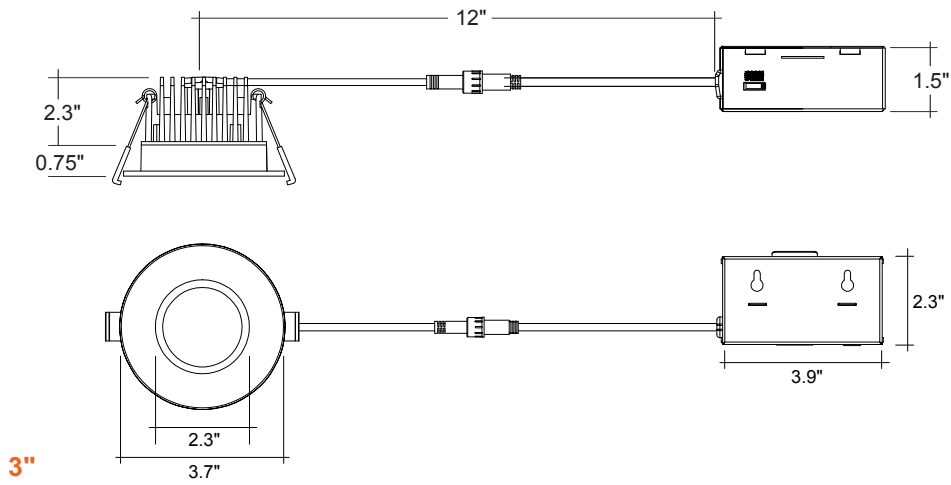

Optional Accessories (Order Separately)

| 3" Trim Options | 4" Trim Options | New Construction Plates | Extension Cables | Emergency Backup 1 (field install) |
|---|---|--|--|---|
| MDJBX-3-TRIM -WH-SQ White Square | MDJBX-4-TRIM -WH-SQ White Square | CUNV-NC-ICAT-7H 1,2,3,3.5,4,5,6" w/ hanging bars | JBX-EXT-6'-2PIN 6' Extension | LED-EMB-25W-HV -0/10V-2P Up to 24W fixtures |
| MDJBX-3-TRIM -BLK-R Black Round | MDJBX-4-TRIM -BLK-R Black Round | CUNV-JBX-RI-XL 2,3,3.5,4,5,6" Rough in plate. Extra long | JBX-EXT-10'-2PIN 10' Extension | |
| MDJBX-3-TRIM -BLK-SQ Black Square | MDJBX-4-TRIM -BLK-SQ Black Square | | JBX-EXT-12'-2PIN 12' Extension | |

1. Field installable. Lasts 90 minutes

3" & 4" LED Frosted J-Box Canless Downlight

5-CCT Selectable

FEATURES

DIMENSIONS

3" & 4" LED Frosted J-Box Canless Downlight

5-CCT Selectable

ACCESSORIES