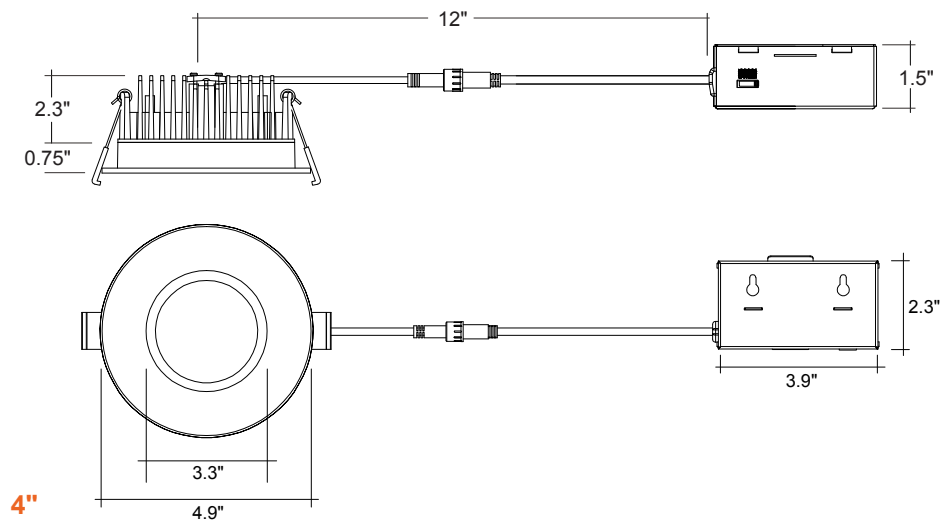

Optional Accessories (Order Separately)

| 3" Trim Options | 4" Trim Options | New Construction Plates | Extension Cables | Emergency Backup 1 (field install) |
|---|---|--|--|---|
| MDJBX-3-TRIM -WH-SQ White Square | MDJBX-4-TRIM -WH-SQ White Square | CUNV-NC-ICAT-7H 1,2,3,3.5,4,5,6" w/ hanging bars | JBX-EXT-6'-2PIN 6' Extension | LED-EMB-25W-HV -0/10V-2P Up to 24W fixtures |
| MDJBX-3-TRIM -BLK-R Black Round | MDJBX-4-TRIM -BLK-R Black Round | CUNV-JBX-RI-XL 2,3,3.5,4,5,6" Rough in plate. Extra long | JBX-EXT-10'-2PIN 10' Extension | |
| MDJBX-3-TRIM -BLK-SQ Black Square | MDJBX-4-TRIM -BLK-SQ Black Square | | JBX-EXT-12'-2PIN 12' Extension | |

1. Field installable. Lasts 90 minutes

3" & 4" LED Frosted J-Box Canless Downlight

5-CCT Selectable

FEATURES

DIMENSIONS

3" & 4" LED Frosted J-Box Canless Downlight

5-CCT Selectable

ACCESSORIES