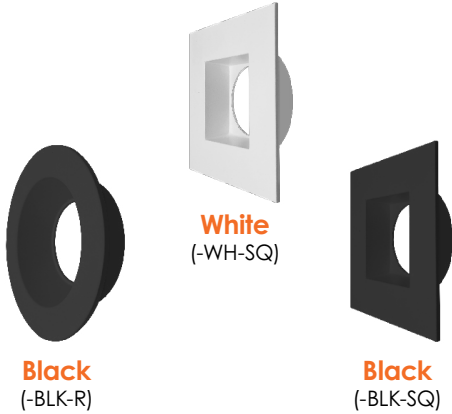

1. Field installable. Lasts 90 minutes

3" & 4" LED Frosted J-Box Canless Downlight

5-CCT Selectable

FEATURES

DIMENSIONS

3" & 4" LED Frosted J-Box Canless Downlight

5-CCT Selectable

ACCESSORIES