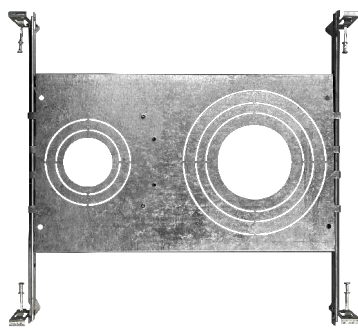

1. Field installable. Lasts 90 minutes

3" & 4" LED Frosted J-Box Canless Downlight

5-CCT Selectable

FEATURES

DIMENSIONS

3" & 4" LED Frosted J-Box Canless Downlight

5-CCT Selectable

ACCESSORIES