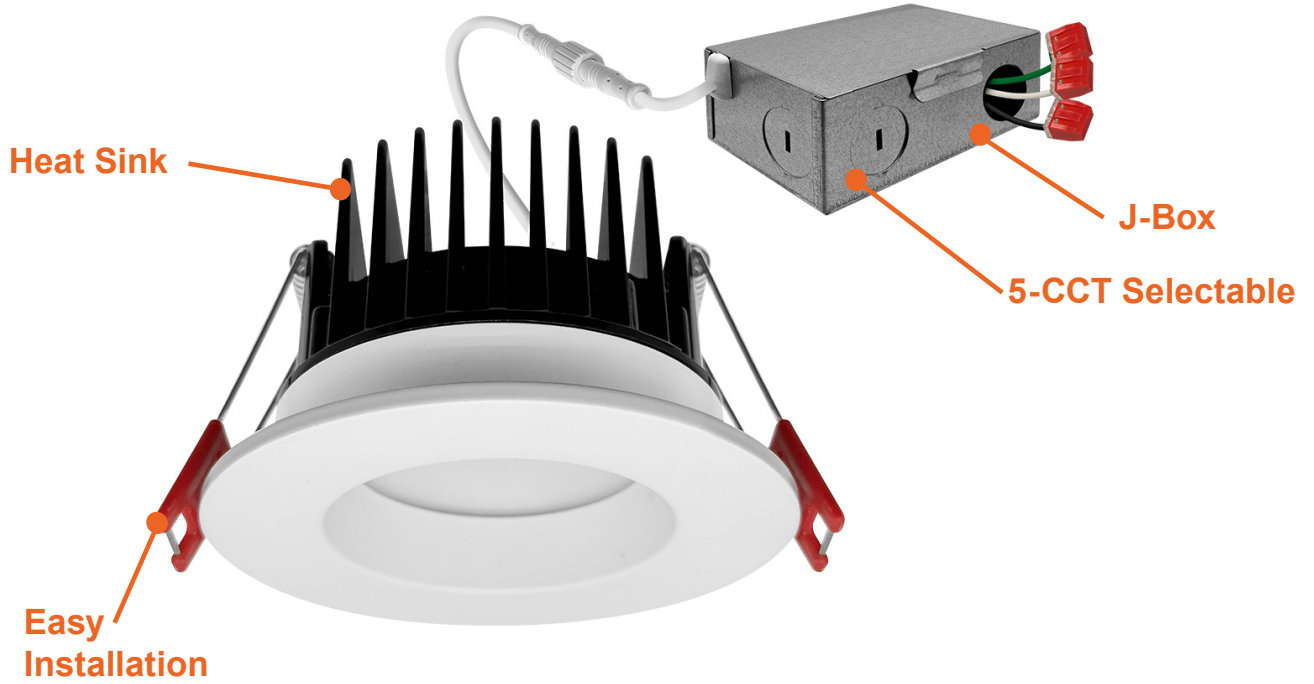

3" & 4" LED Frosted J-Box Canless Downlight

5-CCT Selectable

Detail Specifications:

- Finish: White, Black
- Shape: Round or Square
- IP54 Wet Location Rated
- Beam Angle: 110° standard
- Chip: COB Chip, R9 >50, CRI >90
- 3 Step MacAdam Ellipses
- Operating Temperature: -40° - 114° F
- Lens: Frosted, non-yellowing
- Average life (L70) of 50,000 hours

Driver Options:

- 120V Triac Dimmable
- Built in 2.5Kv Surge Protector
- Flicker Free

Mounting & Installation:

- Cut Out Dimension:
 - 3": 3-1/4"
 - 4": 4-1/4"
- Optional new construction plate available
- This fixture does not fit into a recessed can
- No housing needed in remodel applications, tension clips mount into 1/2" to 1.5" thick ceiling
- Can be removed from below the ceiling for service or replacement
- Pre-wired junction box with circuit wiring built in (3 in / 3 out)

Optional Accessories (Order Separately)

| 3" Trim Options | 4" Trim Options | New Construction Plates | Extension Cables | Emergency Backup 1 (field install) |
|---|---|--|--|---|
| MDJBX-3-TRIM -WH-SQ White Square | MDJBX-4-TRIM -WH-SQ White Square | CUNV-NC-ICAT-7H 1,2,3,3.5,4,5,6" w/ hanging bars | JBX-EXT-6'-2PIN 6' Extension | LED-EMB-25W-HV -0/10V-2P Up to 24W fixtures |
| MDJBX-3-TRIM -BLK-R Black Round | MDJBX-4-TRIM -BLK-R Black Round | CUNV-JBX-RI-XL 2,3,3.5,4,5,6" Rough in plate. Extra long | JBX-EXT-10'-2PIN 10' Extension | |
| MDJBX-3-TRIM -BLK-SQ Black Square | MDJBX-4-TRIM -BLK-SQ Black Square | | JBX-EXT-12'-2PIN 12' Extension | |

1. Field installable. Lasts 90 minutes

3" & 4" LED Frosted J-Box Canless Downlight

5-CCT Selectable

FEATURES

DIMENSIONS

3" & 4" LED Frosted J-Box Canless Downlight

5-CCT Selectable

ACCESSORIES