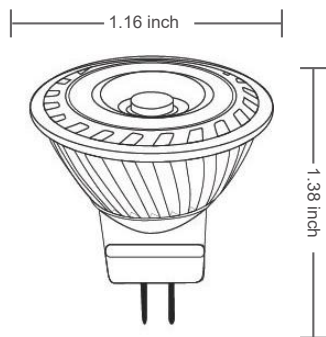

MR-11 3W

The EnVision LED MR-11 bulb in LED brings lighting to the next level. This MR-11 bulb is sized to the point it will fit in most fixtures. Enjoy watching your energy bills fall, while also saving on replacement costs, as our MR-11 is rated 25,000 hours.

Applications:

- Track Lights
- Showcases
- Landscape Lighting
- Suitable for enclosed fixtures

Product Information:

- Increase energy savings and shorten payback period
- High intensity: ready to replace existing 30W halogen
- Same size as traditional MR-11
- Dimmable: With magnetic transformer

Type	Model	Volt	Watt	Lumen	Color	CRI	Beam Spread
MR-11	LED-MR11-3W-W-DIM	12V AC/DC	3W	180	Warm-3000k	>80	40°