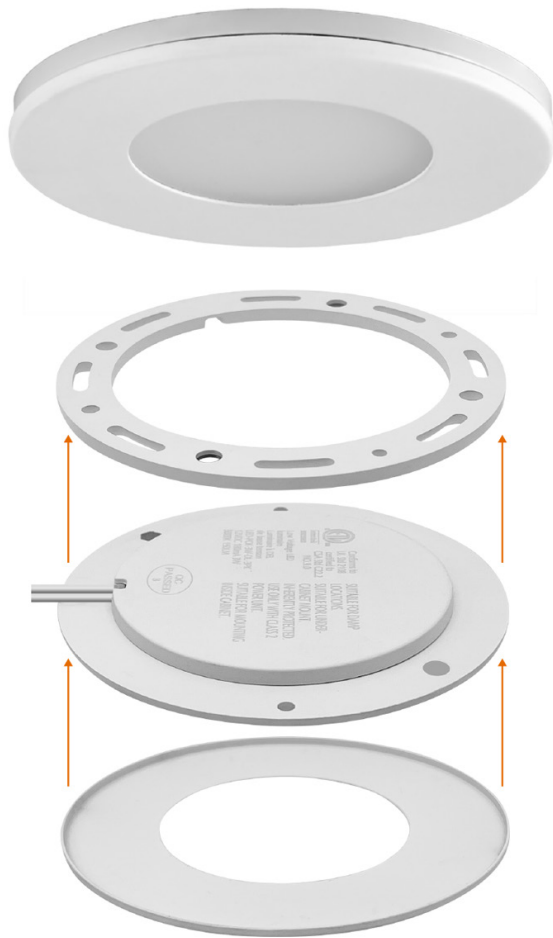

Undercabinet Puck Lights

Interchangeable Trims

Detail Specifications:

- Finish: White Standard
 - Trim options: Black, bronze, brushed nickel, silver, copper
- IP Rating: Indoor Use IP20
- Beam Angle: 180°
- Chip: SMD 2835, R9 >50, CRI >80
- Material: plastic surface mount, iron trim, PMMA lens
- Operating Temperature: -4° - 114° F
- Direction: Horizontal or Vertical

Applications:

- Under Cabinet
- Over Cabinet
- Displays
- Indoor Use

Product Information:

- Sturdy di-cast aluminum housing finished with corrosion free powder coat
- Ultra slim profile, only 0.27" thick
- Interchangeable trim finishes (white included)

Driver Options:

- 12V or 24V DC available
- For use with constant voltage transformer

Mounting & Installation:

- Recess mounted (2.25" hole)
- Surface mounted (ring included)
- 39" split wire leads and jumper connectors for easy daisy chain
- View installation guide for more details

Undercabinet Puck Lights

Interchangeable Trims

FEATURES

DIMENSIONS

Undercabinet Puck Lights

Interchangeable Trims

| Fixture Model | Voltage | Watts | Lumens | Color | CRI |
|------------------------|---------|-------|--------|-------|-----|
| LED-PCK-3W-27K-12V | 12V | 3w | 300 | 2700k | >90 |
| LED-PCK-3W-30K-12V | 12V | 3w | 300 | 3000k | >90 |
| LED-PCK-3W-40K-12V | 12V | 3w | 300 | 4000k | >90 |
| LED-PCK-3W-50K-12V | 12V | 3w | 300 | 5000k | >90 |
| LED-PCK-3W-27K-24V | 24V | 3w | 300 | 2700k | >90 |
| LED-PCK-3W-30K-24V | 24V | 3w | 300 | 3000k | >90 |
| LED-PCK-3W-40K-24V | 24V | 3w | 300 | 4000k | >90 |
| LED-PCK-3W-50K-24V | 24V | 3w | 300 | 5000k | >90 |
| LED-PCK-3W-27K-12V-3PK | 12V | 3w | 300 | 2700k | >90 |
| LED-PCK-3W-30K-12V-3PK | 12V | 3w | 300 | 3000k | >90 |
| LED-PCK-3W-40K-12V-3PK | 12V | 3w | 300 | 4000k | >90 |
| LED-PCK-3W-50K-12V-3PK | 12V | 3w | 300 | 5000k | >90 |