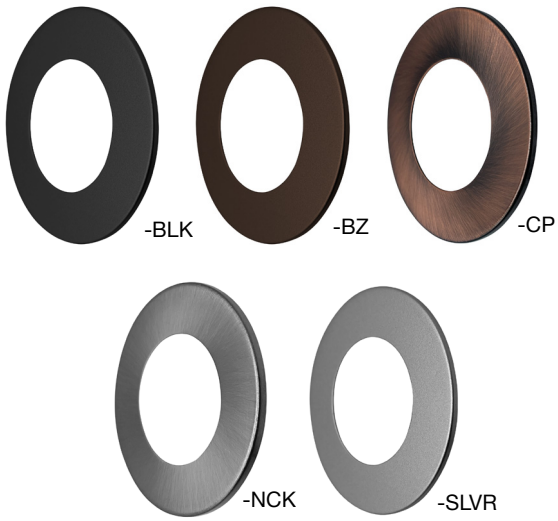

Optional Trims (White Included)

- LED-PCK-TRIM-BRZ
Bronze
- LED-PCK-TRIM-BLK
Black
- LED-PCK-TRIM-SL
Silver
- LED-PCK-TRIM-BNI
Brushed Nickel
- LED-PCK-TRIM-CP
Copper

Optional Accessories

- ET-12V-12W
Electronic transformer (non-dimmable). Connects to wall outlet. Quick connect.
- CV-12V-DC-20W-DIM
Constant Voltage Transformer - Hardwire
- CV-12V-DC-60W-DIM
Constant Voltage Transformer - Hardwire
- CV-12V-DC-150W-DIM
Constant Voltage Transformer - Hardwire
- CV-24V-DC-60W-DIM
Constant Voltage Transformer - Hardwire

Undercabinet Puck Lights

Interchangeable Trims

FEATURES

DIMENSIONS

Undercabinet Puck Lights

Interchangeable Trims

| Fixture Model | Voltage | Watts | Lumens | Color | CRI |
|------------------------|---------|-------|--------|-------|-----|
| LED-PCK-3W-27K-12V | 12V | 3w | 300 | 2700k | >90 |
| LED-PCK-3W-30K-12V | 12V | 3w | 300 | 3000k | >90 |
| LED-PCK-3W-40K-12V | 12V | 3w | 300 | 4000k | >90 |
| LED-PCK-3W-50K-12V | 12V | 3w | 300 | 5000k | >90 |
| LED-PCK-3W-27K-24V | 24V | 3w | 300 | 2700k | >90 |
| LED-PCK-3W-30K-24V | 24V | 3w | 300 | 3000k | >90 |
| LED-PCK-3W-40K-24V | 24V | 3w | 300 | 4000k | >90 |
| LED-PCK-3W-50K-24V | 24V | 3w | 300 | 5000k | >90 |
| LED-PCK-3W-27K-12V-3PK | 12V | 3w | 300 | 2700k | >90 |
| LED-PCK-3W-30K-12V-3PK | 12V | 3w | 300 | 3000k | >90 |
| LED-PCK-3W-40K-12V-3PK | 12V | 3w | 300 | 4000k | >90 |
| LED-PCK-3W-50K-12V-3PK | 12V | 3w | 300 | 5000k | >90 |

TRIMS

| Trim Model | Description |
|------------------|---------------------------------|
| LED-PCK-TRM-BLK | Puck Light Trim, Black |
| LED-PCK-TRM-BZ | Puck Light Trim, Bronze |
| LED-PCK-TRM-CP | Puck Light Trim, Copper |
| LED-PCK-TRM-NCK | Puck Light Trim, Brushed Nickel |
| LED-PCK-TRM-SLVR | Puck Light Trim, Silver |