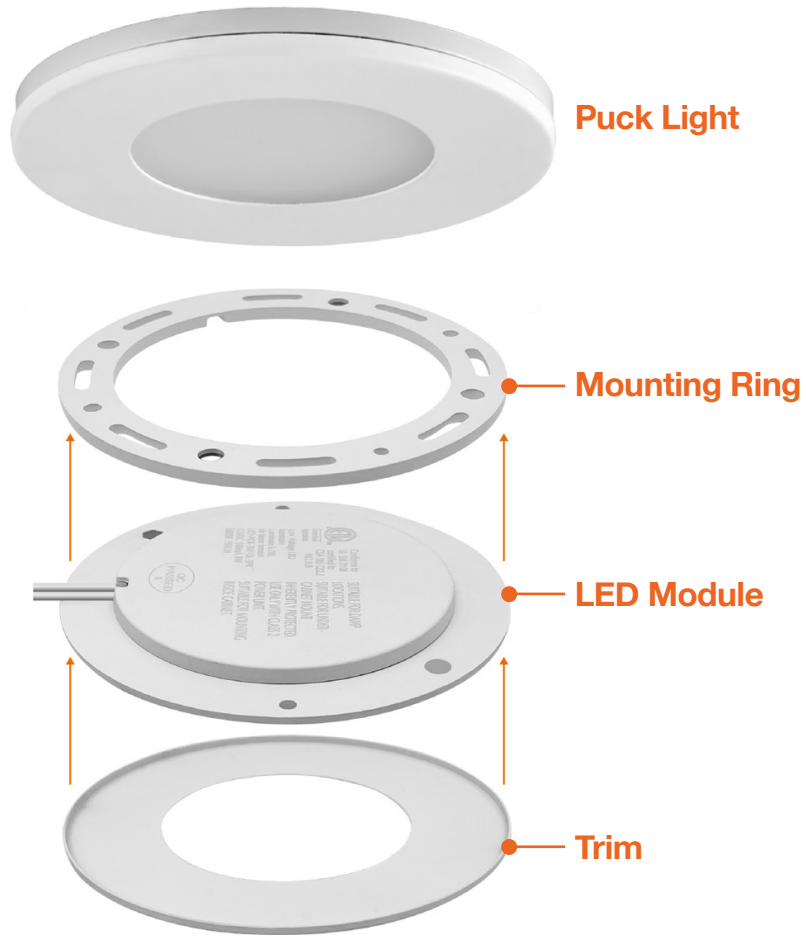

Undercabinet Puck Lights

Interchangeable Trims

Detail Specifications:

- Finish: White Standard
 - Trim options: Black, bronze, brushed nickel, silver, copper
- IP Rating: Indoor Use IP20
- Beam Angle: 180°
- Chip: SMD 2835, R9 >50, CRI >80
- Material: plastic surface mount, iron trim, PMMA lens
- Operating Temperature: -4° - 114° F
- Direction: Horizontal or Vertical

Optional Trims (White Included)

- LED-PCK-TRIM-BRZ
Bronze
- LED-PCK-TRIM-BLK
Black
- LED-PCK-TRIM-SL
Silver
- LED-PCK-TRIM-BNI
Brushed Nickel
- LED-PCK-TRIM-CP
Copper

Optional Accessories

- ET-12V-12W
Electronic transformer (non-dimmable). Connects to wall outlet. Quick connect.
- CV-12V-DC-20W-DIM
Constant Voltage Transformer - Hardwire
- CV-12V-DC-60W-DIM
Constant Voltage Transformer - Hardwire
- CV-12V-DC-150W-DIM
Constant Voltage Transformer - Hardwire
- CV-24V-DC-60W-DIM
Constant Voltage Transformer - Hardwire

Undercabinet Puck Lights

Interchangeable Trims

FEATURES

DIMENSIONS

Undercabinet Puck Lights

Interchangeable Trims

| Fixture Model | Voltage | Watts | Lumens | Color | CRI |
|------------------------|---------|-------|--------|-------|-----|
| LED-PCK-3W-27K-12V | 12V | 3w | 300 | 2700k | >90 |
| LED-PCK-3W-30K-12V | 12V | 3w | 300 | 3000k | >90 |
| LED-PCK-3W-40K-12V | 12V | 3w | 300 | 4000k | >90 |
| LED-PCK-3W-50K-12V | 12V | 3w | 300 | 5000k | >90 |
| LED-PCK-3W-27K-24V | 24V | 3w | 300 | 2700k | >90 |
| LED-PCK-3W-30K-24V | 24V | 3w | 300 | 3000k | >90 |
| LED-PCK-3W-40K-24V | 24V | 3w | 300 | 4000k | >90 |
| LED-PCK-3W-50K-24V | 24V | 3w | 300 | 5000k | >90 |
| LED-PCK-3W-27K-12V-3PK | 12V | 3w | 300 | 2700k | >90 |
| LED-PCK-3W-30K-12V-3PK | 12V | 3w | 300 | 3000k | >90 |
| LED-PCK-3W-40K-12V-3PK | 12V | 3w | 300 | 4000k | >90 |
| LED-PCK-3W-50K-12V-3PK | 12V | 3w | 300 | 5000k | >90 |