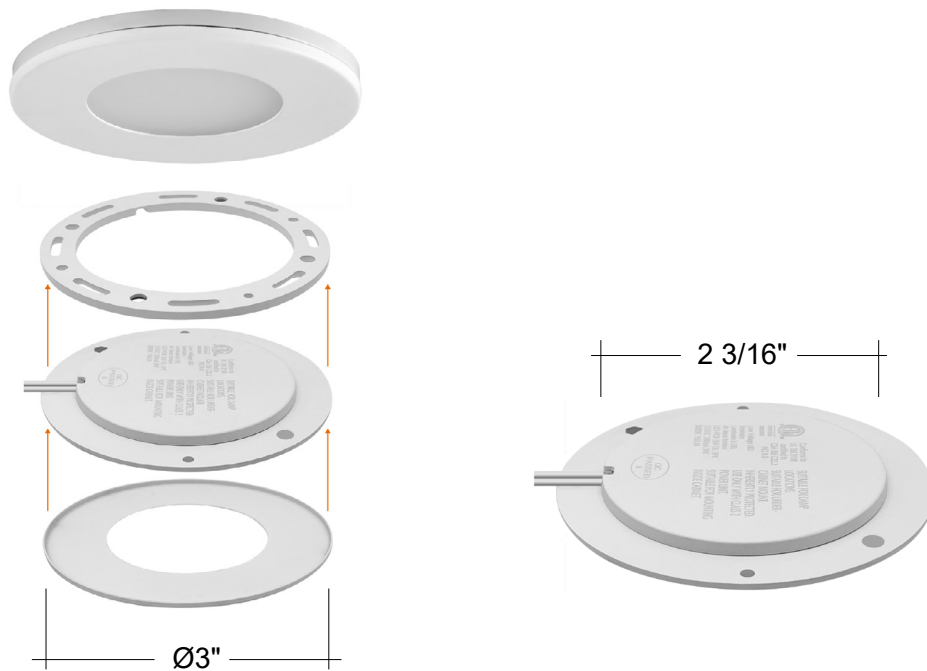

Undercabinet Puck Lights

Interchangeable Trims

Detail Specifications:

- Finish: White Standard
 - Trim options: Black, bronze, brushed nickel, silver, copper
- IP Rating: Indoor Use IP20
- Beam Angle: 180°
- Chip: SMD 2835, R9 >50, CRI >80
- Material: plastic surface mount, iron trim, PMMA lens
- Operating Temperature: -4° - 114° F
- Direction: Horizontal or Vertical

Optional Trims (White Included)

- LED-PCK-TRIM-BRZ
Bronze
- LED-PCK-TRIM-BLK
Black
- LED-PCK-TRIM-SL
Silver
- LED-PCK-TRIM-BNI
Brushed Nickel
- LED-PCK-TRIM-CP
Copper

Optional Accessories

- ET-12V-12W
Electronic transformer (non-dimmable). Connects to wall outlet. Quick connect.
- CV-12V-DC-20W-DIM
Constant Voltage Transformer - Hardwire
- CV-12V-DC-60W-DIM
Constant Voltage Transformer - Hardwire
- CV-12V-DC-150W-DIM
Constant Voltage Transformer - Hardwire
- CV-24V-DC-60W-DIM
Constant Voltage Transformer - Hardwire

Undercabinet Puck Lights

Interchangeable Trims

FEATURES

DIMENSIONS

Undercabinet Puck Lights

Interchangeable Trims

| Fixture Model | Voltage | Watts | Lumens | Color | CRI |
|------------------------|---------|-------|--------|-------|-----|
| LED-PCK-3W-27K-12V | 12V | 3w | 300 | 2700k | >90 |
| LED-PCK-3W-30K-12V | 12V | 3w | 300 | 3000k | >90 |
| LED-PCK-3W-40K-12V | 12V | 3w | 300 | 4000k | >90 |
| LED-PCK-3W-50K-12V | 12V | 3w | 300 | 5000k | >90 |
| LED-PCK-3W-27K-24V | 24V | 3w | 300 | 2700k | >90 |
| LED-PCK-3W-30K-24V | 24V | 3w | 300 | 3000k | >90 |
| LED-PCK-3W-40K-24V | 24V | 3w | 300 | 4000k | >90 |
| LED-PCK-3W-50K-24V | 24V | 3w | 300 | 5000k | >90 |
| LED-PCK-3W-27K-12V-3PK | 12V | 3w | 300 | 2700k | >90 |
| LED-PCK-3W-30K-12V-3PK | 12V | 3w | 300 | 3000k | >90 |
| LED-PCK-3W-40K-12V-3PK | 12V | 3w | 300 | 4000k | >90 |
| LED-PCK-3W-50K-12V-3PK | 12V | 3w | 300 | 5000k | >90 |