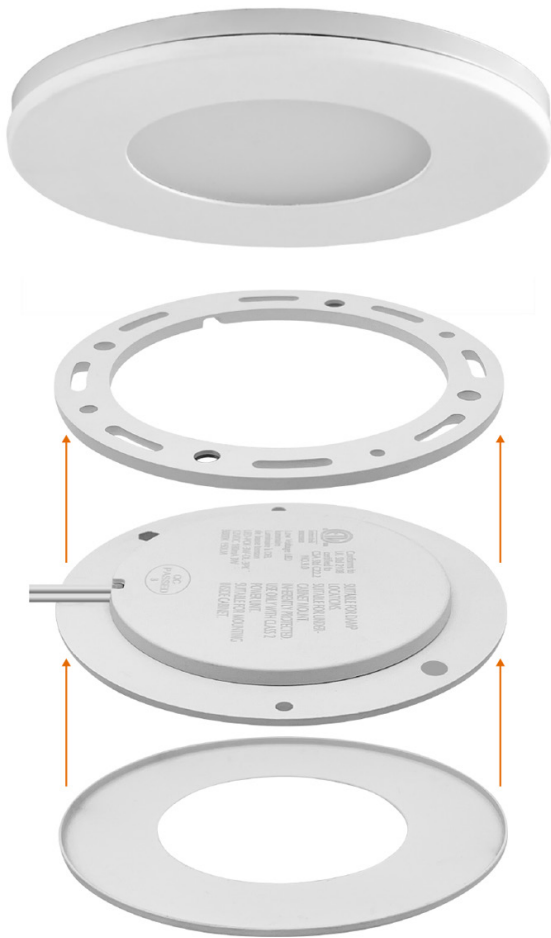

Undercabinet Puck Lights

Interchangeable Trims

Detail Specifications:

- Finish: White Standard
 - Trim options: Black, bronze, brushed nickel, silver, copper
- IP Rating: Indoor Use IP20
- Beam Angle: 180°
- Chip: SMD 2835, R9 >50, CRI >80
- Material: plastic surface mount, iron trim, PMMA lens
- Operating Temperature: -4° - 114° F
- Direction: Horizontal or Vertical

Applications:

- Under Cabinet
- Over Cabinet
- Displays
- Indoor Use

Product Information:

- Sturdy di-cast aluminum housing finished with corrosion free powder coat
- Ultra slim profile, only 0.27" thick
- Interchangeable trim finishes (white included)

Driver Options:

- 12V or 24V DC available
- For use with constant voltage transformer

Mounting & Installation:

- Recess mounted (2.25" hole)
- Surface mounted (ring included)
- 39" split wire leads and jumper connectors for easy daisy chain
- View installation guide for more details

Undercabinet Puck Lights

Interchangeable Trims

FEATURES

DIMENSIONS

Undercabinet Puck Lights

Interchangeable Trims

Fixture Model	Voltage	Watts	Lumens	Color	CRI
LED-PCK-3W-27K-12V	12V	3w	300	2700k	>90
LED-PCK-3W-30K-12V	12V	3w	300	3000k	>90
LED-PCK-3W-40K-12V	12V	3w	300	4000k	>90
LED-PCK-3W-50K-12V	12V	3w	300	5000k	>90
LED-PCK-3W-27K-24V	24V	3w	300	2700k	>90
LED-PCK-3W-30K-24V	24V	3w	300	3000k	>90
LED-PCK-3W-40K-24V	24V	3w	300	4000k	>90
LED-PCK-3W-50K-24V	24V	3w	300	5000k	>90
LED-PCK-3W-27K-12V-3PK	12V	3w	300	2700k	>90
LED-PCK-3W-30K-12V-3PK	12V	3w	300	3000k	>90
LED-PCK-3W-40K-12V-3PK	12V	3w	300	4000k	>90
LED-PCK-3W-50K-12V-3PK	12V	3w	300	5000k	>90