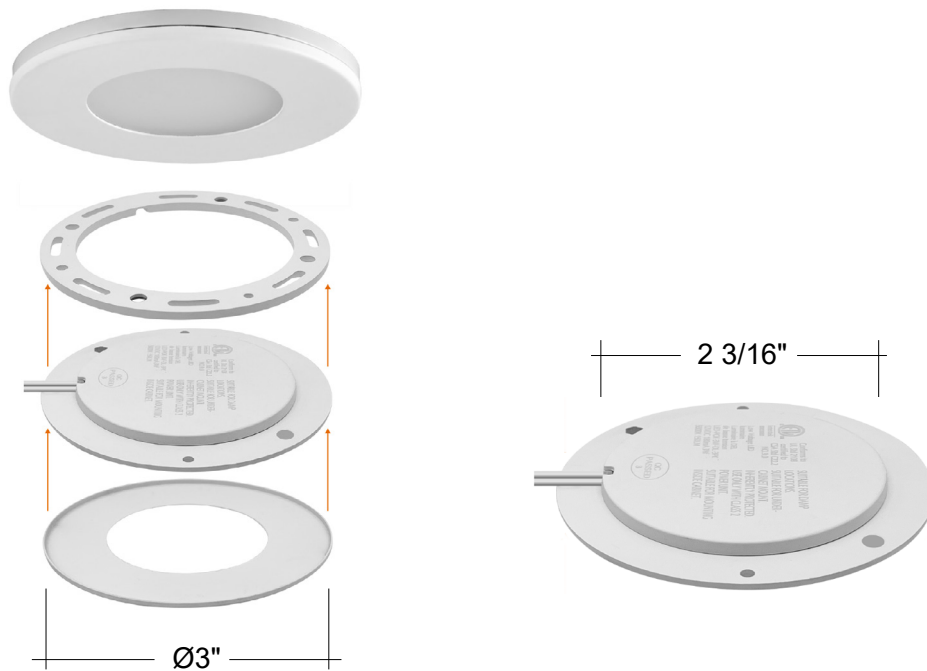

Undercabinet Puck Lights

Interchangeable Trims

Detail Specifications:

- Finish: White Standard
 - Trim options: Black, bronze, brushed nickel, silver, copper
- IP Rating: Indoor Use IP20
- Beam Angle: 180°
- Chip: SMD 2835, R9 >50, CRI >80
- Material: plastic surface mount, iron trim, PMMA lens
- Operating Temperature: -4° - 114° F
- Direction: Horizontal or Vertical

Applications:

- Under Cabinet
- Over Cabinet
- Displays
- Indoor Use

Product Information:

- Sturdy di-cast aluminum housing finished with corrosion free powder coat
- Ultra slim profile, only 0.27" thick
- Interchangeable trim finishes (white included)

Optional Trims (White Included)

- LED-PCK-TRIM-BRZ**
Bronze
- LED-PCK-TRIM-BLK**
Black
- LED-PCK-TRIM-SL**
Silver
- LED-PCK-TRIM-BNI**
Brushed Nickel
- LED-PCK-TRIM-CP**
Copper

Optional Accessories

- ET-12V-12W**
Electronic transformer (non-dimmable). Connects to wall outlet. Quick connect.
- CV-12V-DC-20W-DIM**
Constant Voltage Transformer - Hardwire
- CV-12V-DC-60W-DIM**
Constant Voltage Transformer - Hardwire
- CV-12V-DC-150W-DIM**
Constant Voltage Transformer - Hardwire
- CV-24V-DC-60W-DIM**
Constant Voltage Transformer - Hardwire

Undercabinet Puck Lights

Interchangeable Trims

FEATURES

DIMENSIONS

Undercabinet Puck Lights

Interchangeable Trims

Fixture Model	Voltage	Watts	Lumens	Color	CRI
LED-PCK-3W-27K-12V	12V	3w	300	2700k	>90
LED-PCK-3W-30K-12V	12V	3w	300	3000k	>90
LED-PCK-3W-40K-12V	12V	3w	300	4000k	>90
LED-PCK-3W-50K-12V	12V	3w	300	5000k	>90
LED-PCK-3W-27K-24V	24V	3w	300	2700k	>90
LED-PCK-3W-30K-24V	24V	3w	300	3000k	>90
LED-PCK-3W-40K-24V	24V	3w	300	4000k	>90
LED-PCK-3W-50K-24V	24V	3w	300	5000k	>90
LED-PCK-3W-27K-12V-3PK	12V	3w	300	2700k	>90
LED-PCK-3W-30K-12V-3PK	12V	3w	300	3000k	>90
LED-PCK-3W-40K-12V-3PK	12V	3w	300	4000k	>90
LED-PCK-3W-50K-12V-3PK	12V	3w	300	5000k	>90