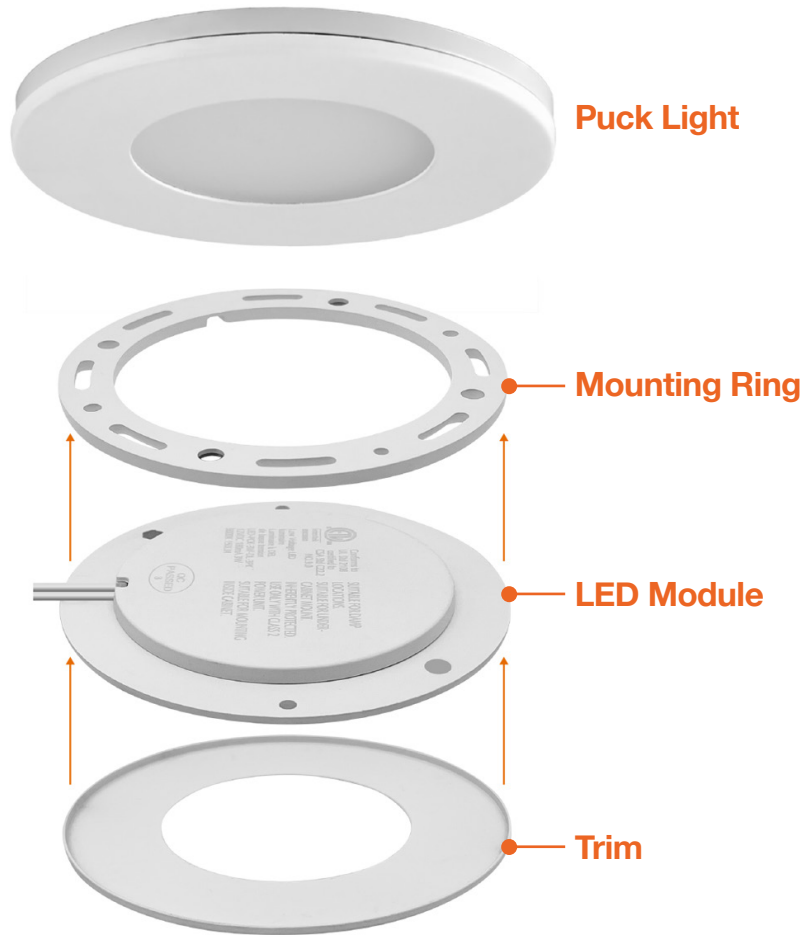

Undercabinet Puck Lights

Interchangeable Trims

Detail Specifications:

- Finish: White Standard
 - Trim options: Black, bronze, brushed nickel, silver, copper
- IP Rating: Indoor Use IP20
- Beam Angle: 180°
- Chip: SMD 2835, R9 >50, CRI >80
- Material: plastic surface mount, iron trim, PMMA lens
- Operating Temperature: -4° - 114° F
- Direction: Horizontal or Vertical

Driver Options:

- 12V or 24V DC available
- For use with constant voltage transformer

Mounting & Installation:

- Recess mounted (2.25" hole)
- Surface mounted (ring included)
- 39" split wire leads and jumper connectors for easy daisy chain
- View installation guide for more details

Optional Trims (White Included)

- LED-PCK-TRIM-BRZ**
Bronze
- LED-PCK-TRIM-BLK**
Black
- LED-PCK-TRIM-SL**
Silver
- LED-PCK-TRIM-BNI**
Brushed Nickel
- LED-PCK-TRIM-CP**
Copper

Optional Accessories

- ET-12V-12W**
Electronic transformer (non-dimmable). Connects to wall outlet. Quick connect.
- CV-12V-DC-20W-DIM**
Constant Voltage Transformer - Hardwire
- CV-12V-DC-60W-DIM**
Constant Voltage Transformer - Hardwire
- CV-12V-DC-150W-DIM**
Constant Voltage Transformer - Hardwire
- CV-24V-DC-60W-DIM**
Constant Voltage Transformer - Hardwire

Undercabinet Puck Lights

Interchangeable Trims

FEATURES

DIMENSIONS

Undercabinet Puck Lights

Interchangeable Trims

Fixture Model	Voltage	Watts	Lumens	Color	CRI
LED-PCK-3W-27K-12V	12V	3w	300	2700k	>90
LED-PCK-3W-30K-12V	12V	3w	300	3000k	>90
LED-PCK-3W-40K-12V	12V	3w	300	4000k	>90
LED-PCK-3W-50K-12V	12V	3w	300	5000k	>90
LED-PCK-3W-27K-24V	24V	3w	300	2700k	>90
LED-PCK-3W-30K-24V	24V	3w	300	3000k	>90
LED-PCK-3W-40K-24V	24V	3w	300	4000k	>90
LED-PCK-3W-50K-24V	24V	3w	300	5000k	>90
LED-PCK-3W-27K-12V-3PK	12V	3w	300	2700k	>90
LED-PCK-3W-30K-12V-3PK	12V	3w	300	3000k	>90
LED-PCK-3W-40K-12V-3PK	12V	3w	300	4000k	>90
LED-PCK-3W-50K-12V-3PK	12V	3w	300	5000k	>90