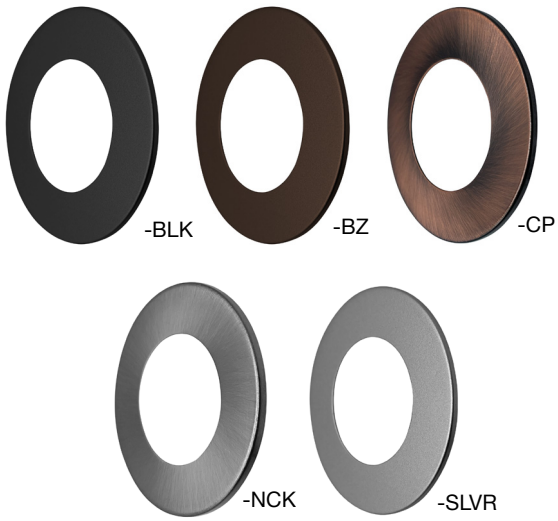

Undercabinet Puck Lights

Interchangeable Trims

Detail Specifications:

- Finish: White Standard
 - Trim options: Black, bronze, brushed nickel, silver, copper
- IP Rating: Indoor Use IP20
- Beam Angle: 180°
- Chip: SMD 2835, R9 >50, CRI >80
- Material: plastic surface mount, iron trim, PMMA lens
- Operating Temperature: -4° - 114° F
- Direction: Horizontal or Vertical

Optional Trims (White Included)

- LED-PCK-TRIM-BRZ**
Bronze
- LED-PCK-TRIM-BLK**
Black
- LED-PCK-TRIM-SL**
Silver
- LED-PCK-TRIM-BNI**
Brushed Nickel
- LED-PCK-TRIM-CP**
Copper

Optional Accessories

- ET-12V-12W**
Electronic transformer (non-dimmable). Connects to wall outlet. Quick connect.
- CV-12V-DC-20W-DIM**
Constant Voltage Transformer - Hardwire
- CV-12V-DC-60W-DIM**
Constant Voltage Transformer - Hardwire
- CV-12V-DC-150W-DIM**
Constant Voltage Transformer - Hardwire
- CV-24V-DC-60W-DIM**
Constant Voltage Transformer - Hardwire

Undercabinet Puck Lights

Interchangeable Trims

FEATURES

DIMENSIONS

Undercabinet Puck Lights

Interchangeable Trims

Fixture Model	Voltage	Watts	Lumens	Color	CRI
LED-PCK-3W-27K-12V	12V	3w	300	2700k	>90
LED-PCK-3W-30K-12V	12V	3w	300	3000k	>90
LED-PCK-3W-40K-12V	12V	3w	300	4000k	>90
LED-PCK-3W-50K-12V	12V	3w	300	5000k	>90
LED-PCK-3W-27K-24V	24V	3w	300	2700k	>90
LED-PCK-3W-30K-24V	24V	3w	300	3000k	>90
LED-PCK-3W-40K-24V	24V	3w	300	4000k	>90
LED-PCK-3W-50K-24V	24V	3w	300	5000k	>90
LED-PCK-3W-27K-12V-3PK	12V	3w	300	2700k	>90
LED-PCK-3W-30K-12V-3PK	12V	3w	300	3000k	>90
LED-PCK-3W-40K-12V-3PK	12V	3w	300	4000k	>90
LED-PCK-3W-50K-12V-3PK	12V	3w	300	5000k	>90

TRIMS

Trim Model	Description
LED-PCK-TRM-BLK	Puck Light Trim, Black
LED-PCK-TRM-BZ	Puck Light Trim, Bronze
LED-PCK-TRM-CP	Puck Light Trim, Copper
LED-PCK-TRM-NCK	Puck Light Trim, Brushed Nickel
LED-PCK-TRM-SLVR	Puck Light Trim, Silver