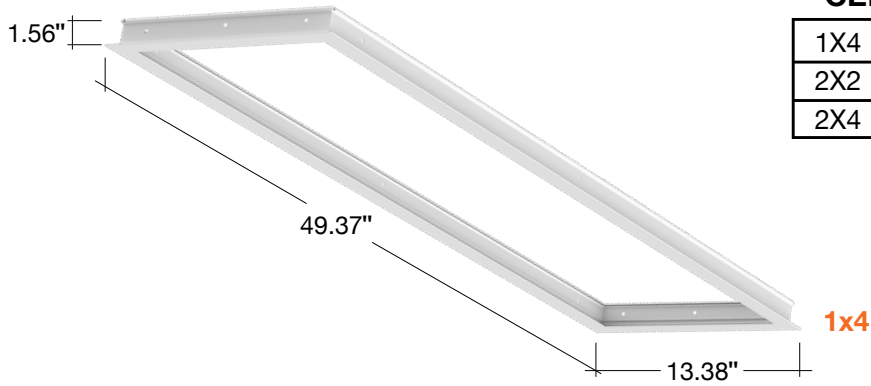

# 1x4 / 2x2 / 2x4 Drywall Kits

### Detail Specifications:

- Flange Drywall Kits for Panels
- Optional Mounting Option for PNL & BPL Series
- Extruded Aluminum Construction

### CEILING CUT OUT

1X4	48.625" X 12.63"
2X2	24.65" X 24.65"
2X4	48.625" X 24.65"