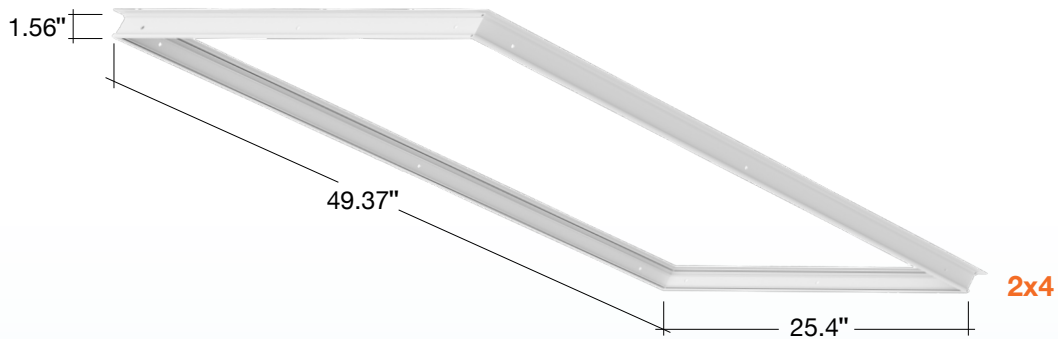

# 1x4 / 2x2 / 2x4 Drywall Kits

### Detail Specifications:

- Flange Drywall Kits for Panels
- Optional Mounting Option for PNL & BPL Series
- Extruded Aluminum Construction

### CEILING CUT OUT

1X4	48.625" X 12.63"
2X2	24.65" X 24.65"
2X4	48.625" X 24.65"