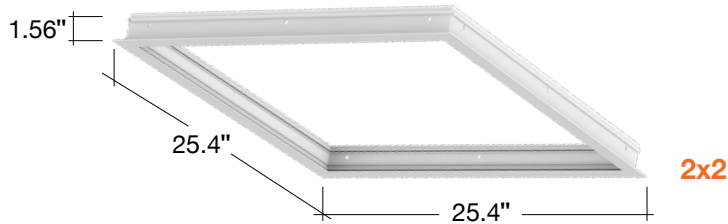

# 1x4 / 2x2 / 2x4 Drywall Kits

### Detail Specifications:

- Flange Drywall Kits for Panels
- Optional Mounting Option for PNL & BPL Series
- Extruded Aluminum Construction

### CEILING CUT OUT

1X4	48.625" X 12.63"
2X2	24.65" X 24.65"
2X4	48.625" X 24.65"