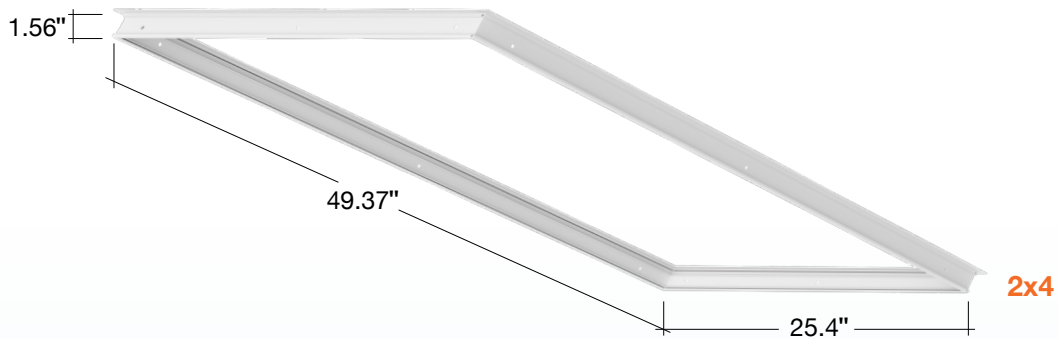

1x4 / 2x2 / 2x4 Drywall Kits

Detail Specifications:

- Flange Drywall Kits for Panels
- Optional Mounting Option for PNL & BPL Series
- Extruded Aluminum Construction

CEILING CUT OUT

1X4	48.625" X 12.63"
2X2	24.65" X 24.65"
2X4	48.625" X 24.65"