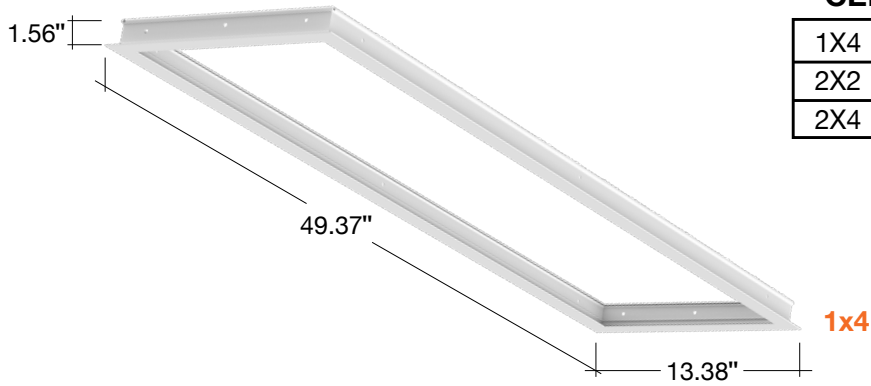

1x4 / 2x2 / 2x4 Drywall Kits

Detail Specifications:

- Flange Drywall Kits for Panels
- Optional Mounting Option for PNL & BPL Series
- Extruded Aluminum Construction

CEILING CUT OUT

1X4	48.625" X 12.63"
2X2	24.65" X 24.65"
2X4	48.625" X 24.65"

Series

LED-PNL-1X4-FLNG
LED-PNL-2X2-FLNG
LED-PNL-2X4-FLNG