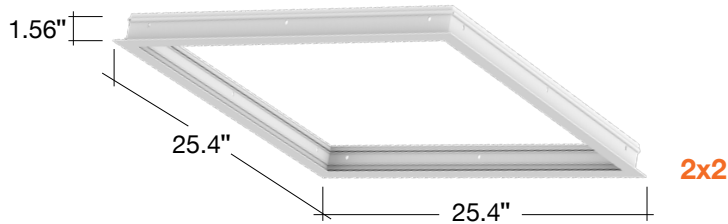

1x4 / 2x2 / 2x4 Drywall Kits

Detail Specifications:

- Flange Drywall Kits for Panels
- Optional Mounting Option for PNL & BPL Series
- Extruded Aluminum Construction

CEILING CUT OUT

1X4	48.625" X 12.63"
2X2	24.65" X 24.65"
2X4	48.625" X 24.65"