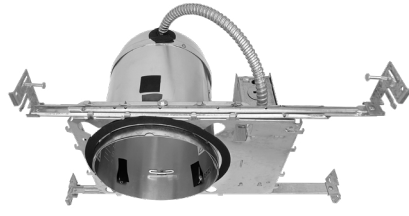

4" & 6" Round Retrofit Downlights

120-277V 0-10V Dimmable

4"

5/6"

Detail Specifications:

- Finish: White Smooth Standard
- Black, Bronze, Brushed Nickel (Smooth & Baffle options)
- Wet Location Rated
- 5-CCT Selectable: 27/30/35/40/50K
- Beam Angle: 100°
- Chip: SMD 2835, R9 >50, CRI >90
- 3 Step MacAdam Ellipses
- Operating Temperature: -40° - 114° F
- Lens: Frosted acrylic, non-yellowing
- Average life (L70) of 50,000 hours

TRIM-BLK-SM
RDL-4-TRIM-BLK-SM
RDL-5/6-TRIM-BLK-SM

TRIM-BLK-BFL
RDL-4-TRIM-BLK-BFL
RDL-5/6-TRIM-BLK-BFL

TRIM-WH-BFL
RDL-4-TRIM-WH-BFL
RDL-5/6-TRIM-WH-BFL

C4-RM-ICAT-LED-0/10V
C6-RM-ICAT-LED-0/10V

C4-NC-ICAT-LED-0/10V
C6-NC-ICAT-LED-0/10V