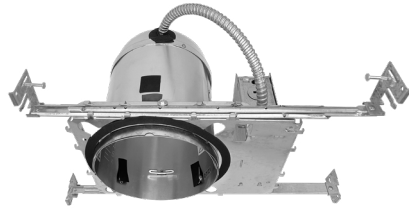

4" & 6" Round Retrofit Downlights

120-277V 0-10V Dimmable

4"

5/6"

Detail Specifications:

- Finish: White Smooth Standard
- Black, Bronze, Brushed Nickel (Smooth & Baffle options)
- Wet Location Rated
- 5-CCT Selectable: 27/30/35/40/50K
- Beam Angle: 100°
- Chip: SMD 2835, R9 >50, CRI >90
- 3 Step MacAdam Ellipses
- Operating Temperature: -40° - 114° F
- Lens: Frosted acrylic, non-yellowing
- Average life (L70) of 50,000 hours

TRIM-BLK-SM
RDL-4-TRIM-BLK-SM
RDL-5/6-TRIM-BLK-SM

TRIM-BLK-BFL
RDL-4-TRIM-BLK-BFL
RDL-5/6-TRIM-BLK-BFL

TRIM-WH-BFL
RDL-4-TRIM-WH-BFL
RDL-5/6-TRIM-WH-BFL

C4-RM-ICAT-LED-0/10V
C6-RM-ICAT-LED-0/10V

C4-NC-ICAT-LED-0/10V
C6-NC-ICAT-LED-0/10V