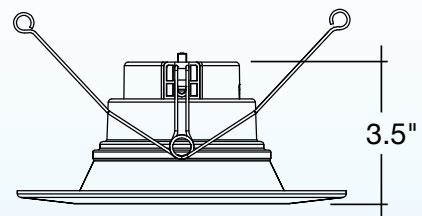

1. Field installable.
Lasts 90 minutes.

4" & 6" Round Retrofit Downlights

120-277V 0-10V Dimmable

FEATURES

MEASUREMENTS

4 inch

5/6 inch

4" & 6" Round Retrofit Downlights