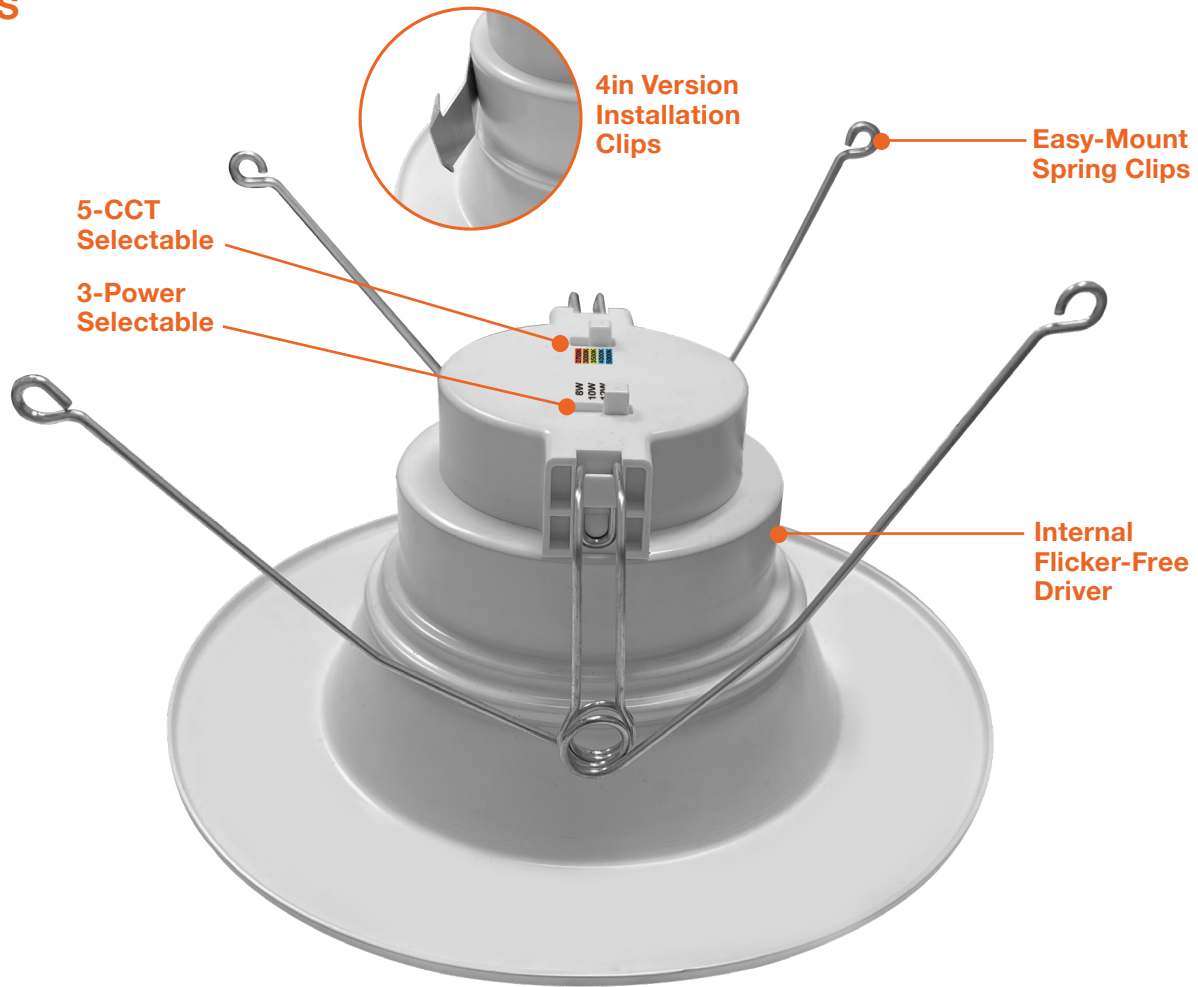

Applications:

- General Recessed Lighting
- Residential & Multifamily
- Office and Meeting Rooms
- Education, Healthcare, Retail, Hospitality

Product Information:

- Fixture includes orange led quick connect and E26 base adapter
- Fixture included 0-10V dimming wires with quick connect to EnVision 0-10V can
- Ideal for use in both remodel and new construction applications
- Di-cast aluminum housing and trim for better heat dissipation
- Select-n-Switch Technology: 5-CCT + 3-Power Selectable

Series

- LED-RDL-4-3P12-5CCT-UNV-0/10V
6/9/12W • 500/750/1,000lm
- LED-RDL-5/6-3P18-5CCT-UNV-0/10V
10/14/18W • 800/1,200/1,500lm

Optional Accessories (Order Separately)

4" Trim Options	6" Trim Options	Housings & Cans	Fire Rated Housings & Cans	Emergency Backup ¹ (field install)	Tension Clip
RDL-TRIM-4-BLK-SM Black Smooth	RDL-TRIM-5/6-BLK-SM Black Smooth	C4-NC-ICAT-LED-0/10V 4" IC Rated Can: New Construction	C4-NC-ICAT-LED-FR-0/10V 4" IC Rated Can: New Construction	LED-EMB-25W-HV-0/10V-2P Up to 24W fixtures	RDL-6CLIP For use in old housings
RDL-TRIM-4-BZ-SM Bronze Smooth	RDL-TRIM-5/6-BZ-SM Bronze Smooth	C4-RM-ICAT-LED-0/10V 4" IC Rated Can: Retrofit	C6-NC-ICAT-LED-FR-0/10V 6" IC Rated Can: New Construction		
RDL-TRIM-4-BN-SM Brushed Nickel Smooth	RDL-TRIM-5/6-BN-SM Brushed Nickel Smooth	C6-NC-ICAT-LED-0/10V 6" IC Rated Can: New Construction	C6-NC-ICAT-LED-FR-0/10V 6" IC Rated Can: New Construction		
RDL-TRIM-4-WH-BFL White Baffle	RDL-TRIM-5/6-WH-BFL White Baffle	C6-RM-ICAT-LED-0/10V 6" IC Rated Can: Retrofit			
RDL-TRIM-4-BLK-BFL Black Baffle	RDL-TRIM-5/6-BLK-BFL Black Baffle				
RDL-TRIM-4-BZ-BFL Bronze Baffle	RDL-TRIM-5/6-BZ-BFL Bronze Baffle				
RDL-TRIM-4-BN-BFL Brushed Nickel Baffle	RDL-TRIM-5/6-BN-BFL Brushed Nickel Baffle				
RDL-TRIM-4-CUSTOM Custom Color	RDL-TRIM-5/6-CUSTOM Custom Color				

1. Field installable.
Lasts 90 minutes.

4" & 6" Round Retrofit Downlights

120-277V 0-10V Dimmable

FEATURES

MEASUREMENTS

4 inch

5/6 inch

4" & 6" Round Retrofit Downlights