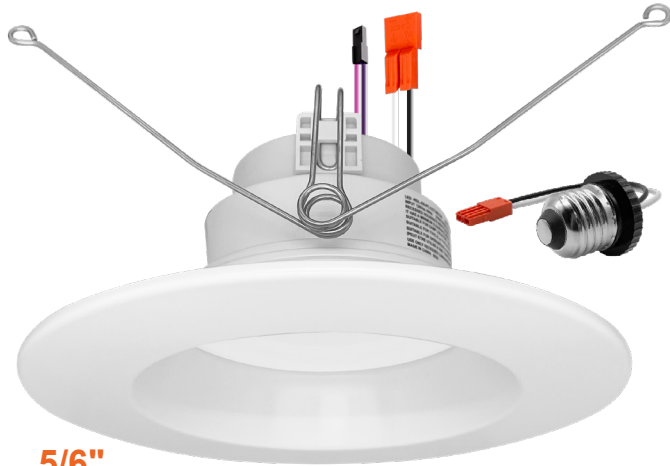

4" & 6" Round Retrofit Downlights

120-277V 0-10V Dimmable

4"

5/6"

Detail Specifications:

- Finish: White Smooth Standard
- Black, Bronze, Brushed Nickel (Smooth & Baffle options)
- Wet Location Rated
- 5-CCT Selectable: 27/30/35/40/50K
- Beam Angle: 100°
- Chip: SMD 2835, R9 >50, CRI >90
- 3 Step MacAdam Ellipses
- Operating Temperature: -40° - 114° F
- Lens: Frosted acrylic, non-yellowing
- Average life (L70) of 50,000 hours

Applications:

- General Recessed Lighting
- Residential & Multifamily
- Office and Meeting Rooms
- Education, Healthcare, Retail, Hospitality

Product Information:

- Fixture includes orange led quick connect and E26 base adapter
- Fixture included 0-10V dimming wires with quick connect to EnVision 0-10V can
- Ideal for use in both remodel and new construction applications
- Di-cast aluminum housing and trim for better heat dissipation
- Select-n-Switch Technology: 5-CCT + 3-Power Selectable

Driver Options:

- 120-277V 0-10V dimmable down to 5%
- Built in 2.5Kv Surge Protector
- Flicker Free

Mounting & Installation:

- 4": Tension clip springs fit into most 4" compatible recessed cans
- 6": Springs clips fit into most 5 & 6" compatible recessed cans
- 6": Optional tension clip available for use in old housings
- Retrofit into existing housing with E26 socket
- Can be removed from below the ceiling for service or replacement