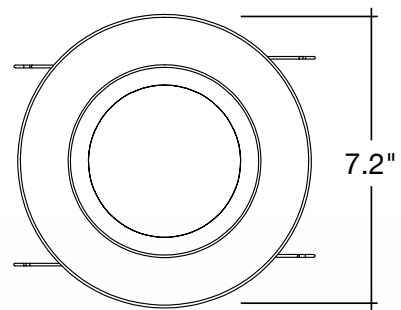

1. Field installable.
Lasts 90 minutes.

4" & 6" Round Retrofit Downlights

120-277V 0-10V Dimmable

FEATURES

MEASUREMENTS

4 inch

5/6 inch

4" & 6" Round Retrofit Downlights