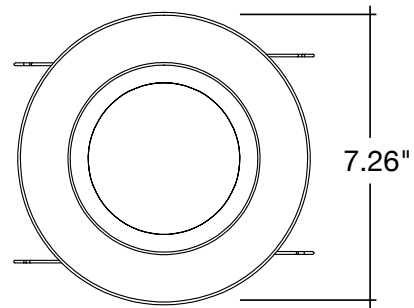

1. Field installable.
 Lasts 90 minutes.

4" & 6" Round Retrofit Downlights

5-CCT + 3-Power Selectable

FEATURES

MEASUREMENTS

4 inch

5/6 inch

4" & 6" Round Retrofit Downlights