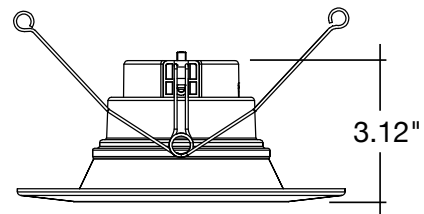

1. Field installable.
 Lasts 90 minutes.

4" & 6" Round Retrofit Downlights

5-CCT + 3-Power Selectable

FEATURES

MEASUREMENTS

4 inch

5/6 inch

4" & 6" Round Retrofit Downlights