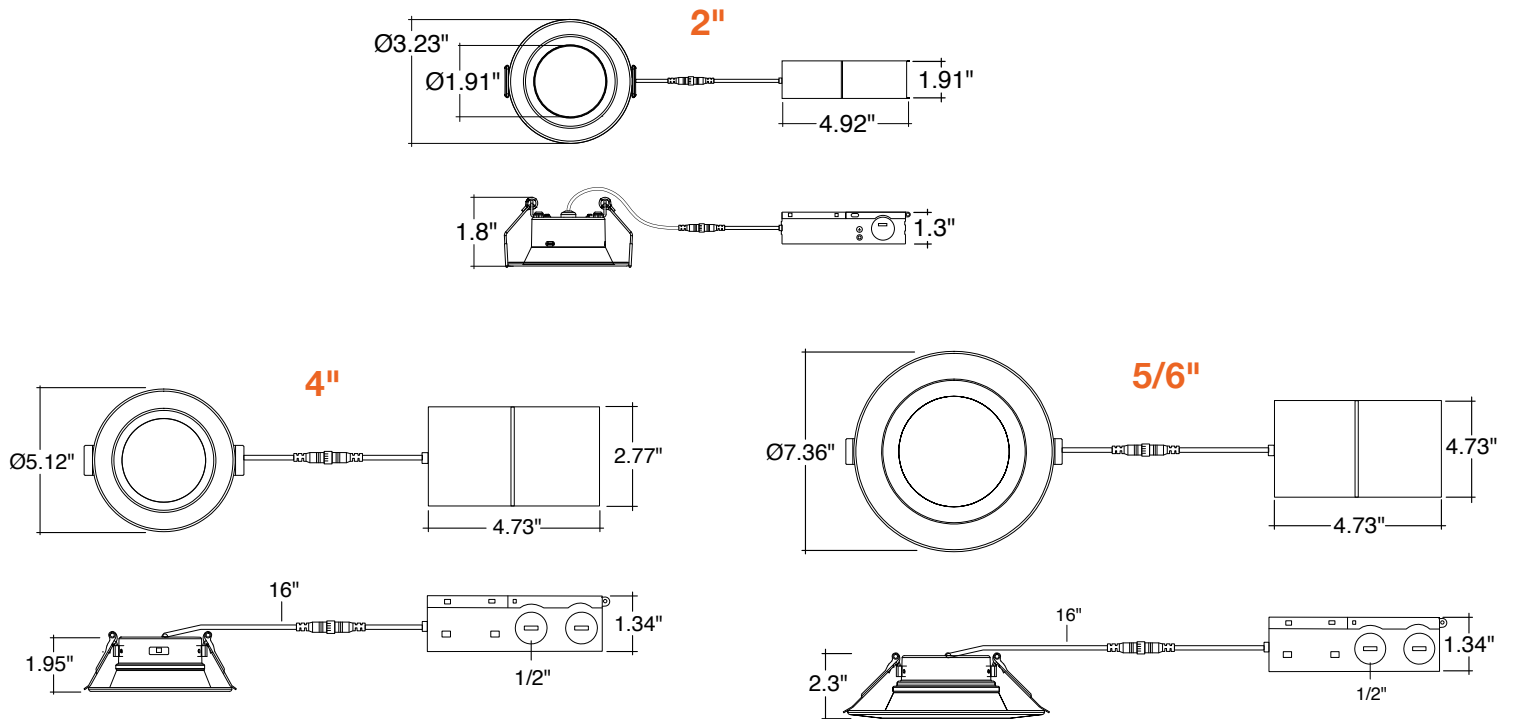

1. Field installable. Lasts 90 minutes.

2 1/4" / 6" LED External J-Box Downlight Canless Series

FEATURES

MEASUREMENTS

ACCESSORIES

4-WH-BFL 4-BLK-SM 4-BLK-BFL 4-BZ-SM 4-BZ-BFL

4-BN-SM 4-BN-BFL

5/6-WH-BFL 5/6-BLK-SM 5/6-BLK-BFL 5/6-BZ-SM 5/6-BRZ-BFL