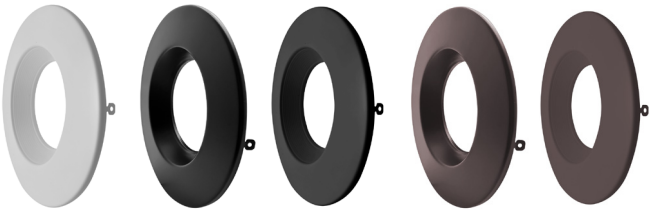

2"/4"/ 6" LED External J-Box Downlight Canless Series

Detail Specifications:

- Finish: White Smooth Standard
- Black, Bronze, Brushed Nickel (Smooth & Baffle options)
- Wet Location Rated
- Beam Angle: 100°
- Chip: SMD 2835, R9 >50, CRI >90
- 3 Step MacAdam Ellipses
- Operating Temperature: -40° - 114° F
- Lens: Frosted PC, non-yellowing
- Average life (L70) of 50,000 hours

1. Field installable. Lasts 90 minutes.

2 1/4" / 6" LED External J-Box Downlight Canless Series

FEATURES

MEASUREMENTS

ACCESSORIES

4-WH-BFL 4-BLK-SM 4-BLK-BFL 4-BZ-SM 4-BZ-BFL

4-BN-SM 4-BN-BFL

5/6-WH-BFL 5/6-BLK-SM 5/6-BLK-BFL 5/6-BZ-SM 5/6-BRZ-BFL