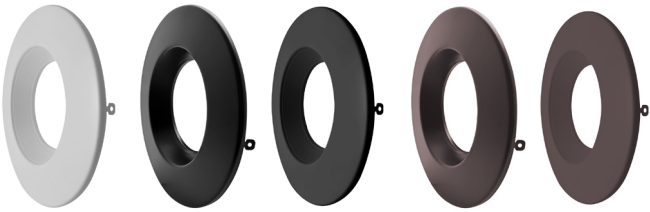

1. Field installable. Lasts 90 minutes.

2 1/4" / 6" LED External J-Box Downlight Canless Series

FEATURES

MEASUREMENTS

ACCESSORIES

4-WH-BFL 4-BLK-SM 4-BLK-BFL 4-BZ-SM 4-BZ-BFL

4-BN-SM 4-BN-BFL

5/6-WH-BFL 5/6-BLK-SM 5/6-BLK-BFL 5/6-BZ-SM 5/6-BRZ-BFL