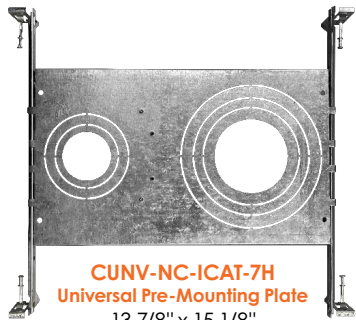

CUNV-NC-ICAT-7H
Universal Pre-Mounting Plate
13 7/8" x 15 1/8"