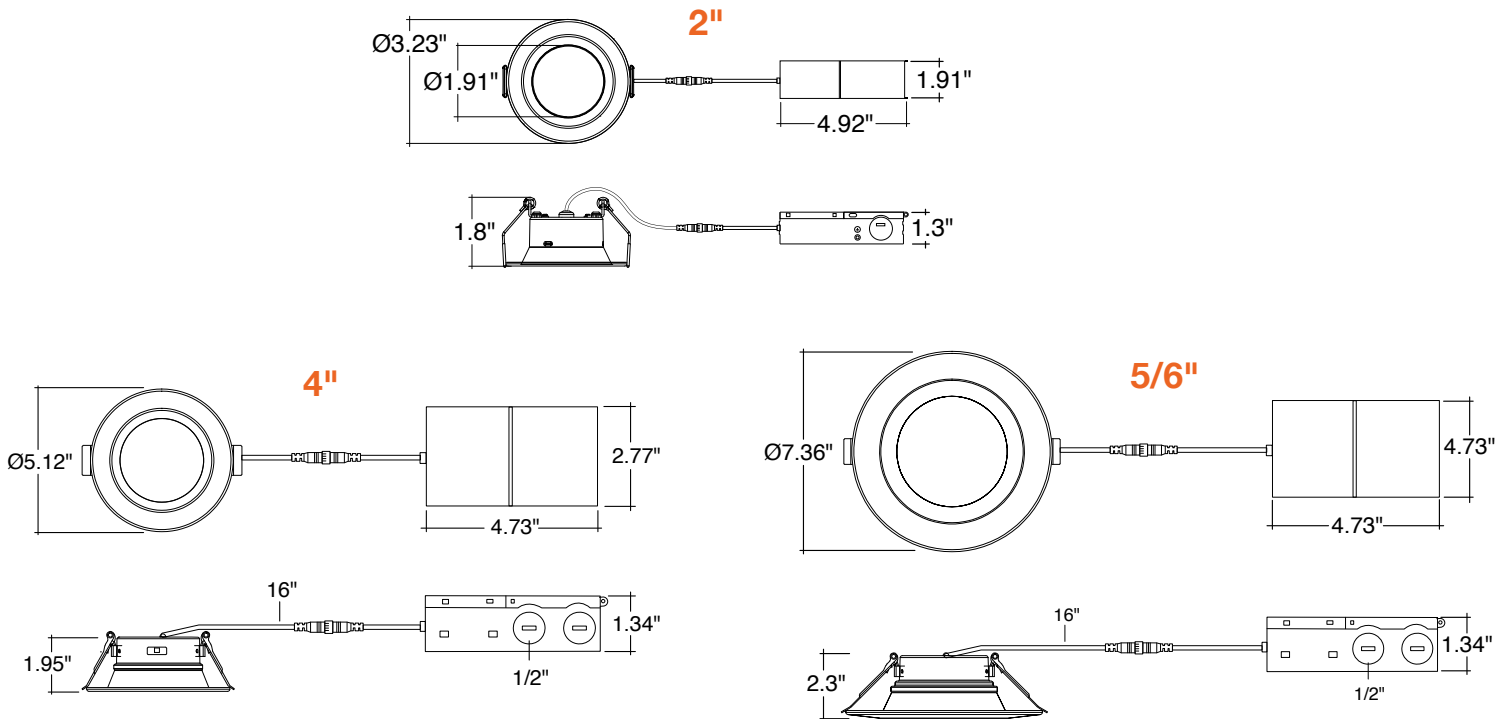

MEASUREMENTS