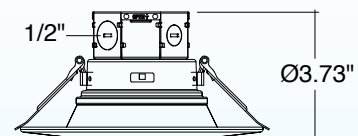

4" & 6" LED J-Box Downlight Canless Series

FEATURES

5-CCT
Adjustable

4 1/2" Knockouts

Internal
J-Box

Snap Spring

MEASUREMENTS

4 inch

5/6 inch