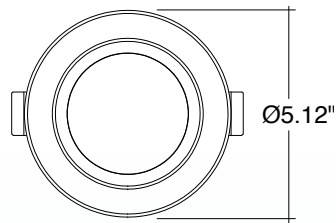

4 inch

5/6 inch

4" & 6" LED J-Box Downlight Canless Series

ACCESSORIES

-BLK

-BZ

-WH

-BN