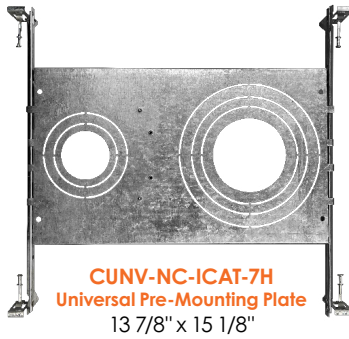

CUNV-NC-ICAT-7H
Universal Pre-Mounting Plate
13 7/8" x 15 1/8"

C4-JBX-RI
4" Rough In Plate
6 1/2" x 13 1/4"

C6-JBX-RI
6" Rough In Plate
8 1/2" x 17 1/4"

CUNV-JBX-RI-XL

TRIMS

Accessory Model	Description
RDL-TRIM-4-BLK-SM	4" Black Trim Smooth
RDL-TRIM-4-BZ-SM	4" Bronze Trim Smooth
RDL-TRIM-4-BN-SM	4" Brushed Nickel Trim Smooth
RDL-TRIM-4-WH-BFL	4" White Trim Baffle
RDL-TRIM-4-BLK-BFL	4" Black Trim Baffle
RDL-TRIM-4-BZ-BFL	4" Bronze Trim Baffle
RDL-TRIM-4-BN-BFL	4" Brushed Nickel Trim Baffle
RDL-TRIM-4-CUSTOM	4" Custom Trim
RDL-TRIM-5/6-BLK-SM	5/6" Black Trim Smooth
RDL-TRIM-5/6-BZ-SM	5/6" Bronze Trim Smooth
RDL-TRIM-5/6-BN-SM	5/6" Brushed Nickel Trim Smooth
RDL-TRIM-5/6-WH-BFL	5/6" White Trim Baffle
RDL-TRIM-5/6-BLK-BFL	5/6" Black Trim Baffle
RDL-TRIM-5/6-BRZ-BFL	5/6" Bronze Trim Baffle
RDL-TRIM-5/6-BN-BFL	5/6" Brushed Nickel Trim Baffle
RDL-TRIM-5/6-CUSTOM	5/6" Custom Trim