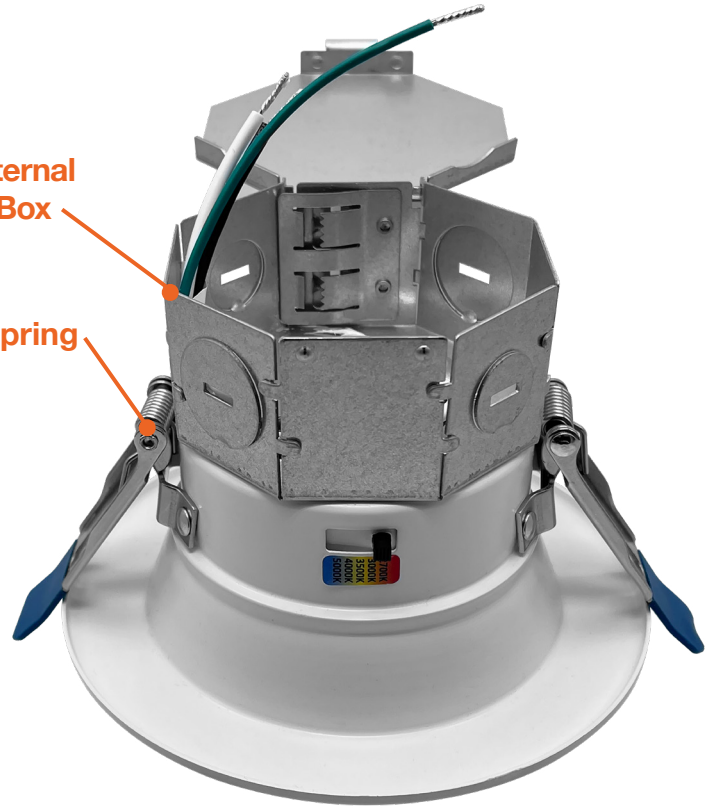

1. Field installable. Lasts 90 minutes.

4" & 6" LED J-Box Downlight Canless Series

FEATURES

5-CCT
Adjustable

4 1/2" Knockouts

Internal
J-Box

Snap Spring

MEASUREMENTS