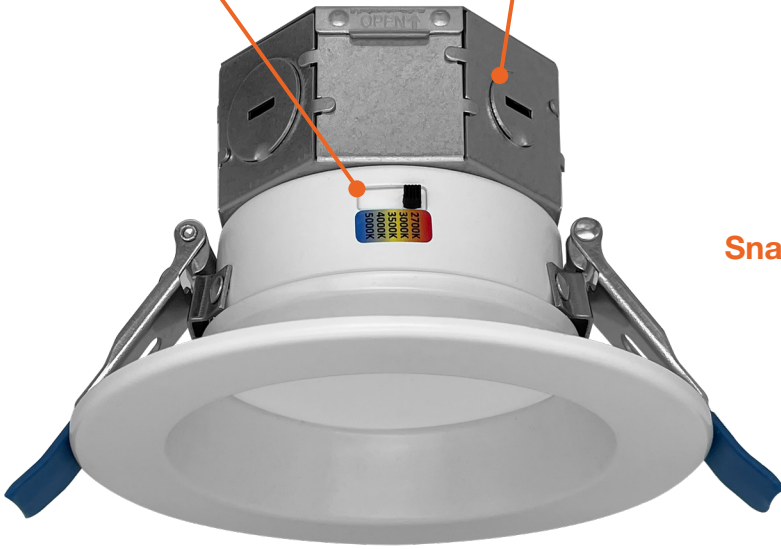

4" & 6" LED J-Box Downlight Canless Series

Detail Specifications:

- Finish: White Smooth Standard
- Black, Bronze, Brushed Nickel (Smooth & Baffle options)
- Wet Location Rated
- Beam Angle: 100°
- Chip: SMD 2835, R9 >50, CRI >90
- 3 Step MacAdam Ellipses
- Operating Temperature: -40° - 114° F
- Lens: Frosted PC, non-yellowing
- Average life (L70) of 50,000 hours

Series	Emergency
LED-RDL-JBX-4-11W-5CCT-WH-SM	(blank)
11W • 750lm • 120V	No Emergency
LED-RDL-JBX-5/6-15W-5CCT-WH-SM	EMB
15W • 1,125lm • 120V	Emergency Backup

Optional Accessories (Order Separately)			
4" Trims	6" Trims	New Construction Plates	Emergency Backup ¹
RDL-TRIM-4-BLK-SM 4" Black Smooth	RDL-TRIM-5/6-BLK-SM 5/6" Black Smooth	CUNV-NC-ICAT-7H Universal plate w/ hanging bars	LED-EMB-15W-HV-0/10V-2P Up to 14W fixtures
RDL-TRIM-4-BZ-SM 4" Bronze Smooth	RDL-TRIM-5/6-BZ-SM 5/6" Bronze Smooth	C4-JBX-RI 4" Rough in plate	LED-EMB-25W-HV-0/10V-2P Up to 24W fixtures
RDL-TRIM-4-BN-SM 4" Brushed Nickel Smooth	RDL-TRIM-5/6-BN-SM 5/6" Bronze Nickel Smooth	C6-JBX-RI 6" Rough in plate	
RDL-TRIM-4-WH-BFL 4" White Baffle	RDL-TRIM-5/6-WH-BFL 5/6" White Baffle	CUNV-JBX-RI-XL Universal tough in plate. Extra long	
RDL-TRIM-4-BLK-BFL 4" Black Baffle	RDL-TRIM-5/6-BLK-BFL 5/6" Black Baffle		
RDL-TRIM-4-BZ-BFL 4" Bronze Baffle	RDL-TRIM-5/6-BRZ-BFL 5/6" Bronze Baffle		
RDL-TRIM-4-BN-BFL 4" Brushed Nickel Baffle	RDL-TRIM-5/6-BRZ-BFL 5/6" Bronze Baffle		
RDL-TRIM-4-CUSTOM Custom Color	RDL-TRIM-5/6-BN-BFL 5/6" Brushed Nickel Baffle		
	RDL-TRIM-5/6-CUSTOM Custom Color		

1. Field installable. Lasts 90 minutes.

4" & 6" LED J-Box Downlight Canless Series

FEATURES

5-CCT
Adjustable

4 1/2" Knockouts

Internal
J-Box

Snap Spring

MEASUREMENTS