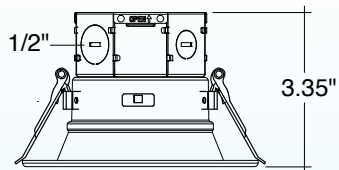

MEASUREMENTS

4 inch