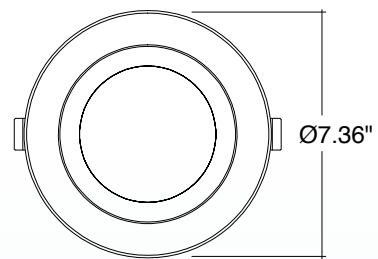

4 inch

5/6 inch

4" & 6" LED J-Box Downlight Canless Series

ACCESSORIES

-BLK

-BZ

-WH

-BN