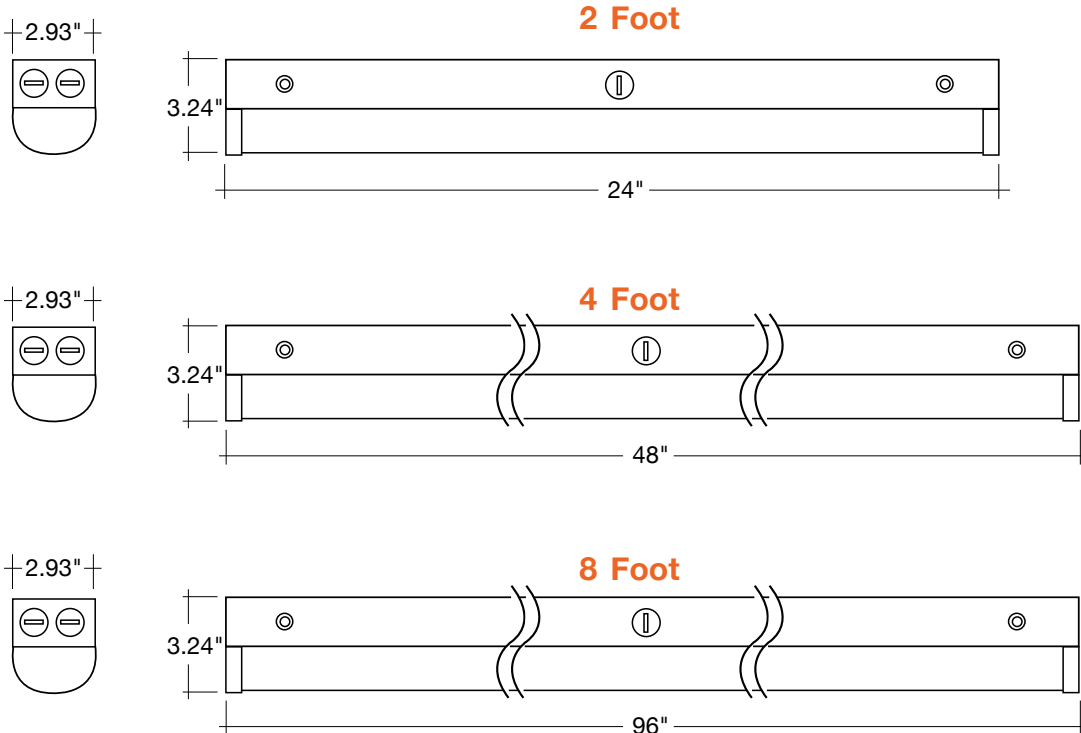

Specs and model numbers are subject to change with or without notice.

Round LED Strip Fixtures G3

4-CCT & 3-Power Selectable

FEATURES

DIMENSIONS

Round LED Strip Fixtures G3

4-CCT & 3-Power Selectable

ACCESSORIES

WIRE GUARDS

Model	Description
RST-2FT-WG	2ft Wire Guard
RST-4FT-WG	4ft Wire Guard (order 2 for 8ft fixtures)