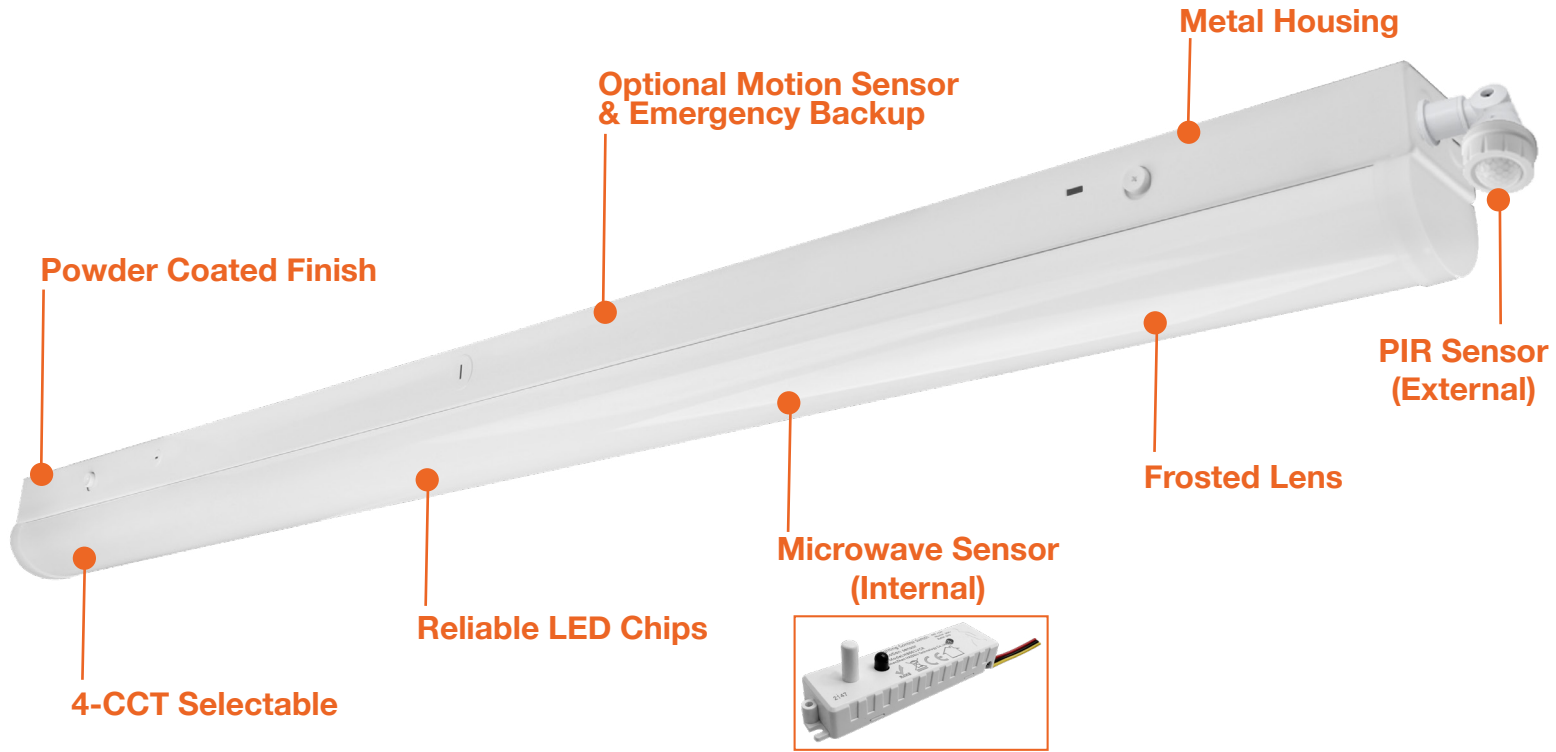

1. Sensor Note:
 Microwave: Detects motion through barriers such as walls, and doors. Ideal for applications where obstacles might obstruct the line of sight. Works effectively outdoors, in large open spaces, & parking lots. Do not use in areas of high vibrations or metal.
 PIR: Ideal for indoor environments with clear lines of sight to the area of interest. Detects warm objects, like a person or animal. Good for high vibration, areas of metal.

2. Standard emergency is 8W (1,040LM). 20W available, inquire factory

3. Standard quick ship finish is white & black. Other colors are custom finishes.

Optional Accessories (Order Separately)

Suspension Kit	Accessories	Wire Guards
SK-10FT-Y-LC-PD 10' Y-Shape, Loop Top, Paddle Bottom (Adjustable Length)	RST-SM-CN Surface mount linkable bracket	RST-2FT-WG 2ft Wire Guard
SK-20FT-Y-LC-PD 20' Y-Shape, Loop Top, Paddle Bottom (Adjustable Length)	RST-PDM-CN Pendant mount linkable bracket	RST-4FT-WG Wire Guard (order 2 for 8ft fixtures)

Specs and model numbers are subject to change with or without notice.

Round LED Strip Fixtures G3

4-CCT & 3-Power Selectable

FEATURES

DIMENSIONS

Round LED Strip Fixtures G3

4-CCT & 3-Power Selectable

ACCESSORIES