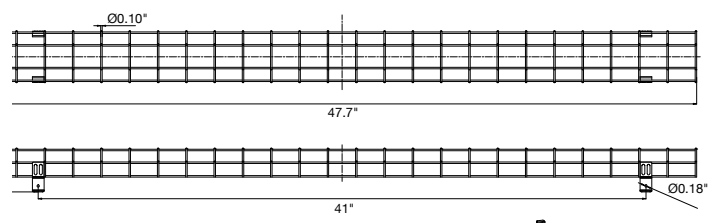

RST-4FT-WG