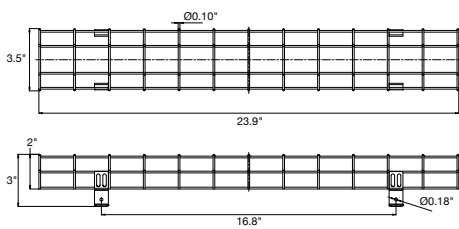

RST-2FT-WG