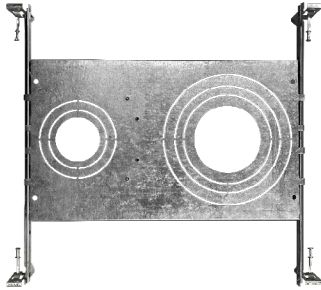

New Construction Plates

- CUNV-NC-ICAT-7H**
1, 2, 3, 3.5, 4, 5, 6"
w/ hanging bars
- CUNV-JBX-RI-XL**
2, 3, 3.5, 4, 5, 6"
Rough in plate.
Extra long.

Extension Cables

- JBX-EXT-6'-2PIN**
6' Extension
- JBX-EXT-10'-2PIN**
10' Extension

DAZZLING SPACES, Inc. ¹

1. Field installable.
Lasts 90 minutes.

Floating Adjustable: SnapTrim-Line Canless Series

FEATURES

DIMENSIONS

Floating Adjustable: SnapTrim-Line Canless Series

ACCESSORIES

CUNV-NC-ICAT-7H
Universal Pre-Mounting Plate
13 7/8" x 15 1/8"