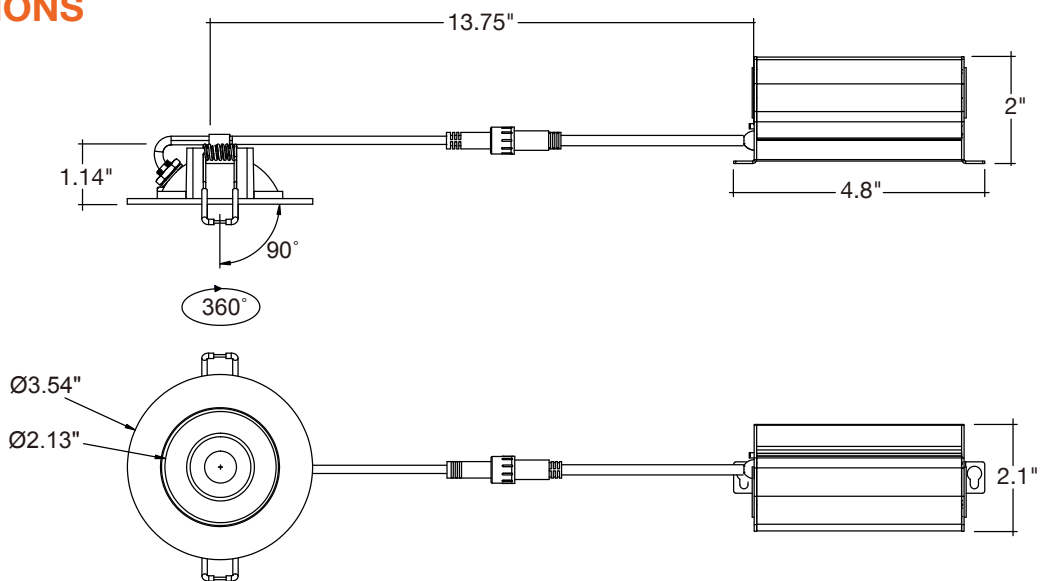

New Construction Plates

- CUNV-NC-ICAT-7H**
1, 2, 3, 3.5, 4, 5, 6"
w/ hanging bars
- CUNV-JBX-RI-XL**
2, 3, 3.5, 4, 5, 6"
Rough in plate.
Extra long.

Extension Cables

- JBX-EXT-6'-2PIN**
6' Extension
- JBX-EXT-10'-2PIN**
10' Extension

DAZZLING SPACES, Inc. ¹

1. Field installable.
Lasts 90 minutes.

Floating Adjustable: SnapTrim-Line Canless Series

FEATURES

DIMENSIONS

Floating Adjustable: SnapTrim-Line Canless Series

ACCESSORIES

CUNV-NC-ICAT-7H
Universal Pre-Mounting Plate
13 7/8" x 15 1/8"

CONSTRUCTION PLATES

Accessory	Description
CUNV-NC-ICAT-7H	1", 2", 3", 3.5", 4", 5", 6" Universal Pre-Mounting New Construction Plate (Round fixtures only)
CUNV-JBX-RI-XL	2", 3", 3.5", 4", 5", 6" Rough in plate. Extra long.