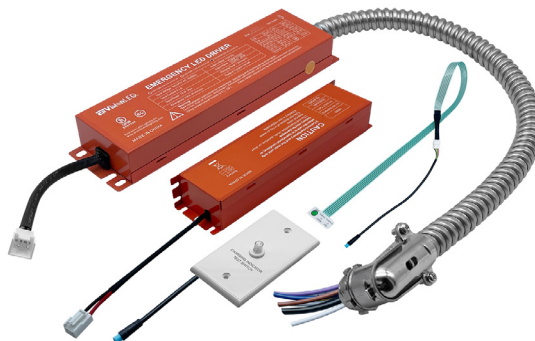

LED-EMB-15W-HV-0/10V-2P
LED-EMB-25W-HV-0/10V-2P