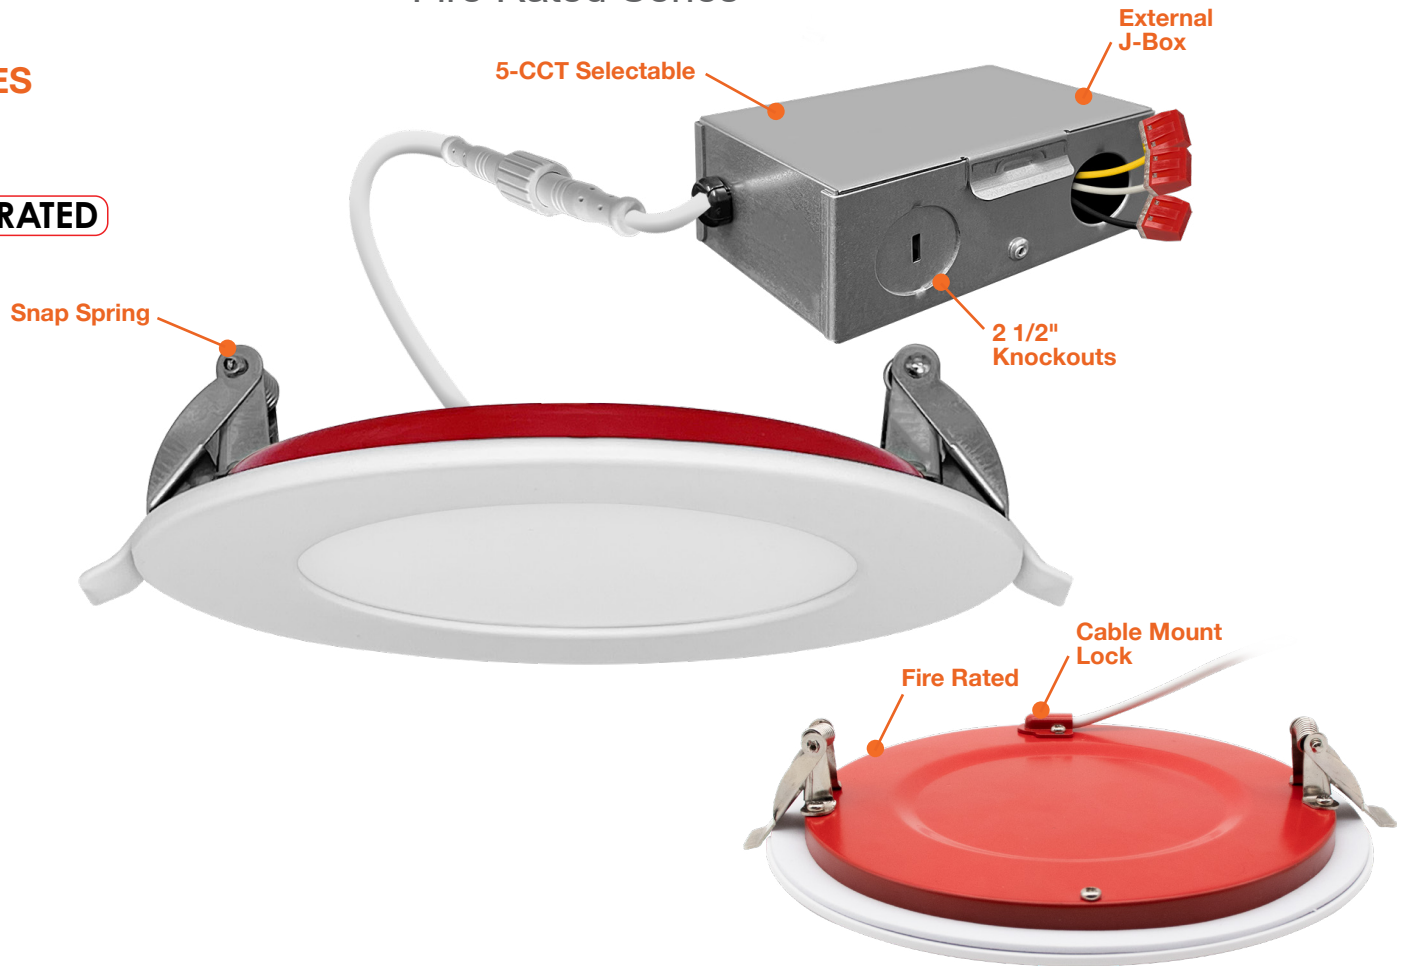

4" & 6" LED Slim Panels

Fire Rated Series

FEATURES