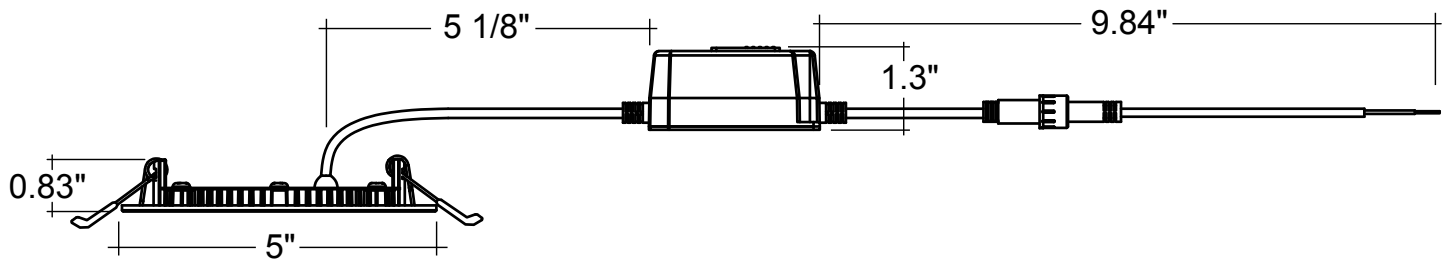

DIMENSIONS