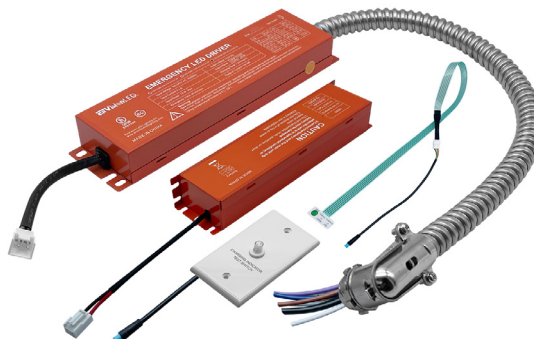

Canless Downlights

4" & 6" LED Slim Panels

Fire Rated Series

4"

6"

Detail Specifications:

- Fire Rated: 2 hour fire rating
- Finish: White, Black, Bronze, Brushed Nickel, Custom
- Wet Location Rated
- Beam Angle: 110°
- Chip: SMD 2835, R9 >50, CRI >90
- 3 Step MacAdam Ellipses
- Operating Temperature: -40° - 114° F
- Lens: Acrylic frosted, non-yellowing
- Average life (L70) of 50,000 hours

CONSTRUCTION PLATES

Accessory	Description
CUNV-NC-ICAT-7H	1" 2"3" 3.5" 4" 5" 6" Universal Pre-Mounting New Construction Plate
C4-JBX-RI	4" Rough In Plate
C6-JBX-RI	6" Rough In Plate
CUNV-JBX-RI-XL	Universal tough in plate (Extra Long)

EXTENSION CABLE

Accessory	Description
JBX-EXT-6'-2PIN	6" Extension Cable
JBX-EXT-10'-2PIN	10" Extension Cable
JBX-EXT-12'-2PIN	12" Extension Cable

BATTERY BACK-UP

Accessory	Description
LED-EMB-15W-HV-0/10V-2P	Up to 14W fixtures
LED-EMB-25W-HV-0/10V-2P	Up to 24W fixtures