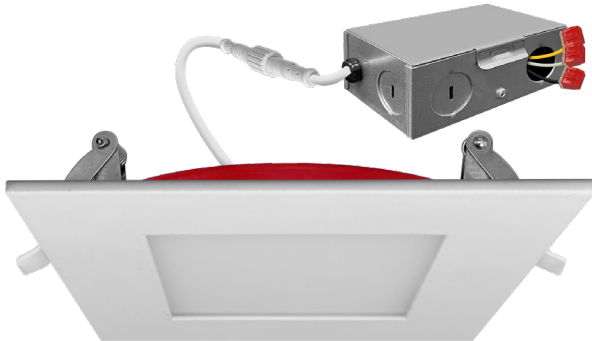

Canless Downlights

4" & 6" LED Slim Panels

Fire Rated Series

4"

6"

Detail Specifications:

- Fire Rated: 2 hour fire rating
- Finish: White, Black, Bronze, Brushed Nickel, Custom
- Wet Location Rated
- Beam Angle: 110°
- Chip: SMD 2835, R9 >50, CRI >90
- 3 Step MacAdam Ellipses
- Operating Temperature: -40° - 114° F
- Lens: Acrylic frosted, non-yellowing
- Average life (L70) of 50,000 hours

Applications:

- General Recessed Lighting
- Residential & Multifamily
- Office and Meeting Rooms
- Education, Healthcare, Retail, Hospitality

Product Information:

- 5-CCT Selectable: 27/30/35/40/50K
- Edge-lit technology: reduces glare with even light distribution
- Perfect for shallow ceilings. Only 1.5" space required.
- Metal housing and trim for better heat dissipation
- Standard white round trim included: optional trims available
- Optional emergency backup available: delivers full lumens in EM mode up to 25W
- SnapTrim Canless: Spring clips with remote j-box eliminates can

Driver Options:

- Voltage: 120V
- Triac Dimmable down to 5%
- Built in 2.5Kv Surge Protector
- Flicker Free

Mounting & Installation:

- Cut Out Dimensions:
 - 4": 4-1/4"
 - 6": 6-1/4"
- Optional new construction plate available
- This fixture does not fit into a recessed can
- No can needed in remodel applications, tension clips mount into 1/2" to 1.5" thick ceiling
- Can be removed from below the ceiling for service or replacement
- Pre-wired junction box with circuit wiring built in (3 in / 3 out)

1. Field installable. Lasts 90 minutes.

4" & 6" LED Slim Panels

Fire Rated Series

FEATURES

DIMENSIONS

4" & 6" LED Slim Panels

Fire Rated Series

ACCESSORIES