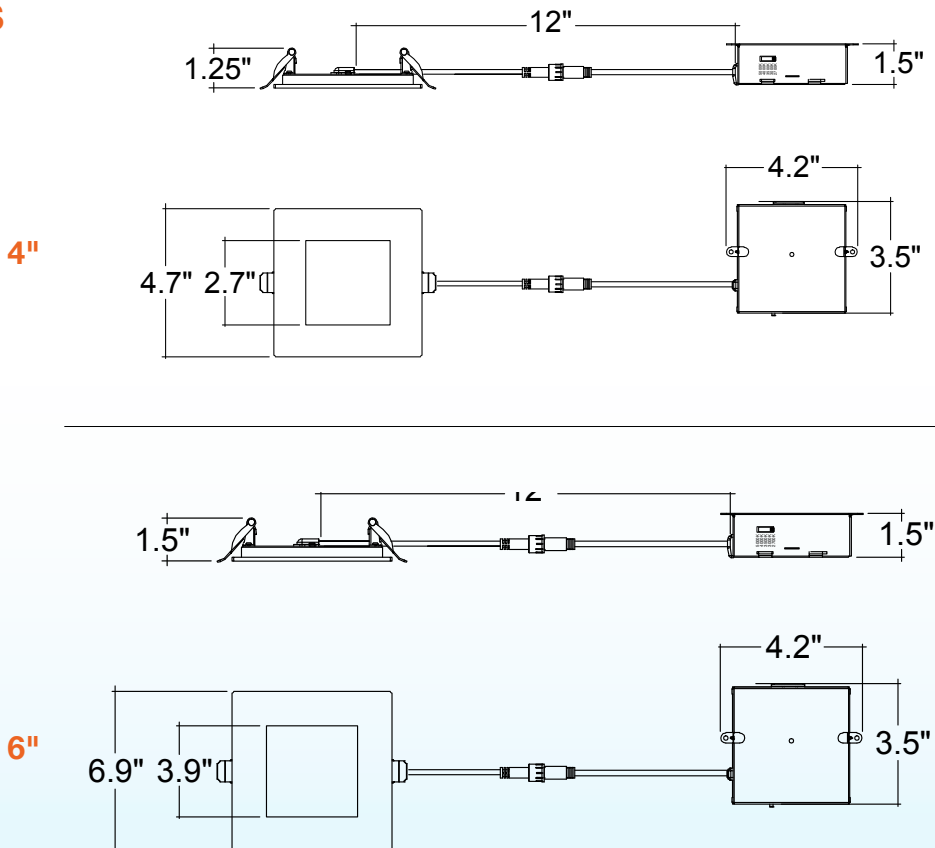

1. Field installable. Lasts 90 minutes.

4" & 6" LED Slim Panels

Fire Rated Series

FEATURES

DIMENSIONS

4" & 6" LED Slim Panels

Fire Rated Series

ACCESSORIES

BLK

BRZ

BNI

CUNV-NC-ICAT-7H
Universal Pre-Mounting Plate
13 7/8" x 15 1/8"

C4-JBX-RI
4" Rough In Plate
6 1/2" x 13 1/4"

C6-JBX-RI
6" Rough In Plate
8 1/2" x 17 1/4"

CUNV-JBX-RI-XL

JBX-EXT
6' / 10' / 12' Extension Cable