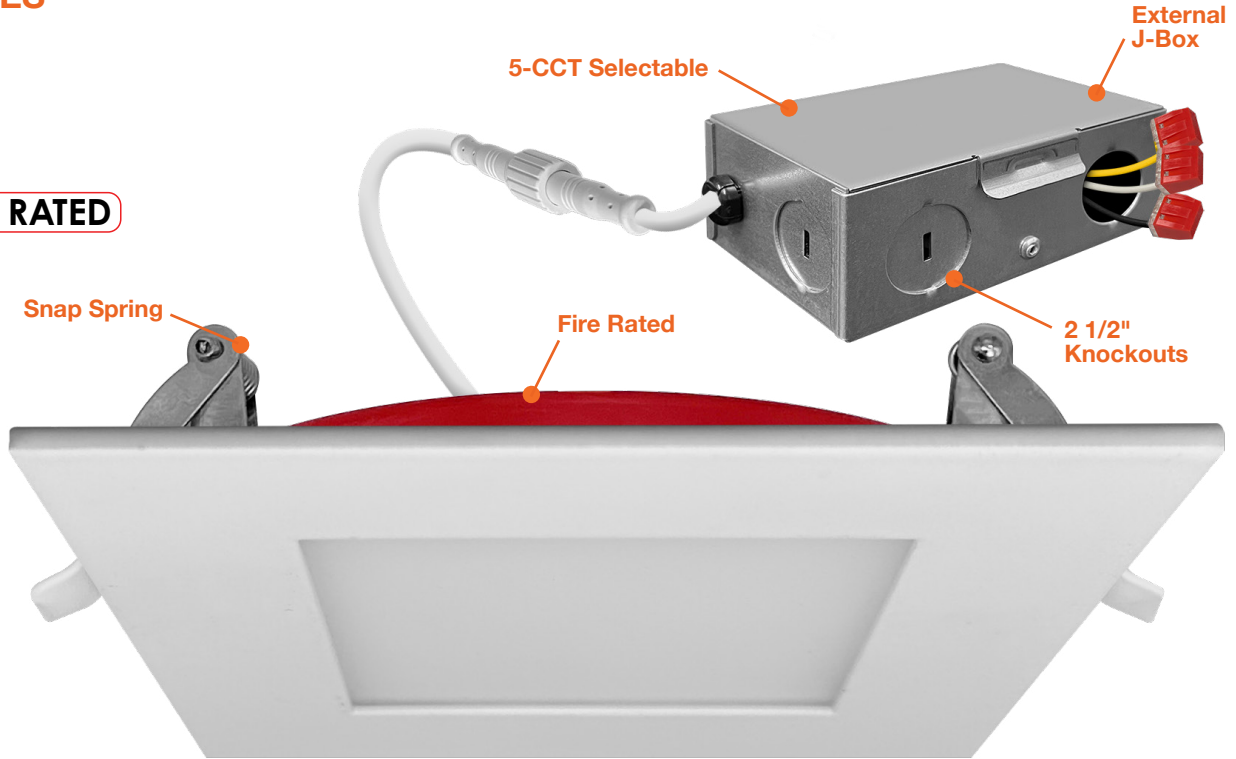

Canless Downlights

4" & 6" LED Slim Panels

Fire Rated Series

4"

6"

Detail Specifications:

- Fire Rated: 2 hour fire rating
- Finish: White, Black, Bronze, Brushed Nickel, Custom
- Wet Location Rated
- Beam Angle: 110°
- Chip: SMD 2835, R9 >50, CRI >90
- 3 Step MacAdam Ellipses
- Operating Temperature: -40° - 114° F
- Lens: Acrylic frosted, non-yellowing
- Average life (L70) of 50,000 hours

Applications:

- General Recessed Lighting
- Residential & Multifamily
- Office and Meeting Rooms
- Education, Healthcare, Retail, Hospitality

Product Information:

- 5-CCT Selectable: 27/30/35/40/50K
- Edge-lit technology: reduces glare with even light distribution
- Perfect for shallow ceilings. Only 1.5" space required.
- Metal housing and trim for better heat dissipation
- Standard white round trim included: optional trims available
- Optional emergency backup available: delivers full lumens in EM mode up to 25W
- SnapTrim Canless: Spring clips with remote j-box eliminates can

Series

- LED-SL-PNL-4SQ-12W-5CCT-FR-WH
- LED-SL-PNL-6SQ-15W-5CCT-FR-WH

Emergency

- (Blank) No Emergency Backup
- EMB Emergency Backup

Optional Accessories (Order Separately)

Trim	New Construction Plates	Extension Cables	Emergency Backup ¹ (field install)
SLPNL-TRIM-4SQ-BLK Black	CUNV-NC-ICAT-7H Universal plate w/ hanging bars	JBX-EXT-6'-2PIN 6' Extension	LED-EMB-15W-HV -0/10V-2P Up to 14W fixtures
SLPNL-TRIM-4SQ-BRZ Bronze	C4-JBX-RI 4" Rough in plate	JBX-EXT-10'-2PIN 10' Extension	LED-EMB-25W-HV -0/10V-2P Up to 24W fixtures
SLPNL-TRIM-4SQ-BNI Brushed Nickel	C6-JBX-RI 6" Rough in plate	JBX-EXT-12'-2PIN 12' Extension	
SLPNL-TRIM-6SQ-BLK Black	CUNV-JBX-RI-XL Universal rough in plate. Extra long		
SLPNL-TRIM-6SQ-BRZ Bronze			
SLPNL-TRIM-6SQ-BNI Brushed Nickel			

1. Field installable. Lasts 90 minutes.

4" & 6" LED Slim Panels

Fire Rated Series

FEATURES

DIMENSIONS

4" & 6" LED Slim Panels

Fire Rated Series

ACCESSORIES