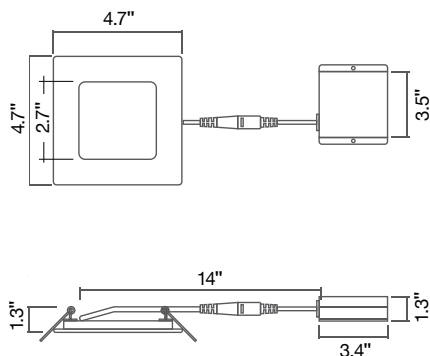

Optional Accessories (Order Separately)					
Round Trim Options	Square Trim Options	New Construction Plates	Extension Cables	Emergency Backup (field install) 1	Goof Ring
SLPNL-TRIM-4R-BLK Black	SLPNL-TRIM-4SQ-BLK Black	CUNV-NC-ICAT-7H Universal Plate with hanging bars	JBX-EXT-6'-2PIN 6' Extension	LED-EMB-15W-HV-0/10V-2P Up to 14W fixtures	GR-4-WH 4"-8" Width
SLPNL-TRIM-4R-BRZ Bronze	SLPNL-TRIM-4SQ-BRZ Bronze	C4-JBX-RI 4" Rough in plate	JBX-EXT-10'-2PIN 10' Extension	LED-EMB-25W-HV-0/10V-2P Up to 24W fixtures	GR-6-WH 6.3"-10" Width
SLPNL-TRIM-4R-BNI Brushed Nickel	SLPNL-TRIM-4SQ-BNI Brushed Nickel	C6-JBX-RI 6" Rough in plate	JBX-EXT-12'-2PIN 12' Extension		GR-8-WH 8"-12.5" Width
SLPNL-TRIM-6R-BLK Black	SLPNL-TRIM-6SQ-BLK Black	C8-JBX-RI 8" Rough in plate			
SLPNL-TRIM-6R-BRZ Bronze	SLPNL-TRIM-6SQ-BRZ Bronze	CUNV-JBX-RI-XL Universal Rough In Plate Extra long			
SLPNL-TRIM-6R-BNI Brushed Nickel	SLPNL-TRIM-6SQ-BNI Brushed Nickel		5CCT: 3-Pin TRI: 2-Pin	1. Field installable. Lasts 90 minutes.	

Specs and model numbers are subject to change with or without notice

Slim-Line: LED Slim Panel Downlights

120-277V 0-10V Dimmable

FEATURES

DIMENSIONS

4" Round

Cut Out: 4 1/4"

6" Round

Cut Out: 6 1/4"

8" Round

Cut Out: 8 1/4"

4" Square

Cut Out: 4 1/4"

6" Square

Cut Out: 6 1/4"

10" Round