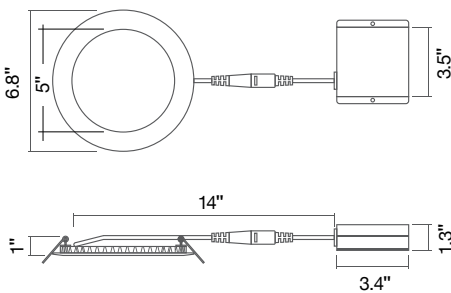

Optional Accessories (Order Separately)					
Round Trim Options	Square Trim Options	New Construction Plates	Extension Cables	Emergency Backup (field install) 1	Goof Ring
SLPNL-TRIM-4R-BLK Black	SLPNL-TRIM-4SQ-BLK Black	CUNV-NC-ICAT-7H Universal Plate with hanging bars	JBX-EXT-6'-2PIN 6' Extension	LED-EMB-15W-HV-0/10V-2P Up to 14W fixtures	GR-4-WH 4"-8" Width
SLPNL-TRIM-4R-BRZ Bronze	SLPNL-TRIM-4SQ-BRZ Bronze	C4-JBX-RI 4" Rough in plate	JBX-EXT-10'-2PIN 10' Extension	LED-EMB-25W-HV-0/10V-2P Up to 24W fixtures	GR-6-WH 6.3"-10" Width
SLPNL-TRIM-4R-BNI Brushed Nickel	SLPNL-TRIM-4SQ-BNI Brushed Nickel	C6-JBX-RI 6" Rough in plate	JBX-EXT-12'-2PIN 12' Extension		GR-8-WH 8"-12.5" Width
SLPNL-TRIM-6R-BLK Black	SLPNL-TRIM-6SQ-BLK Black	C8-JBX-RI 8" Rough in plate			
SLPNL-TRIM-6R-BRZ Bronze	SLPNL-TRIM-6SQ-BRZ Bronze	CUNV-JBX-RI-XL Universal Rough In Plate Extra long			
SLPNL-TRIM-6R-BNI Brushed Nickel	SLPNL-TRIM-6SQ-BNI Brushed Nickel		5CCT: 3-Pin TRI: 2-Pin	1. Field installable. Lasts 90 minutes.	

Specs and model numbers are subject to change with or without notice

Slim-Line: LED Slim Panel Downlights

120-277V 0-10V Dimmable

FEATURES

DIMENSIONS

4" Round

Cut Out: 4 1/4"

6" Round

Cut Out: 6 1/4"

8" Round

Cut Out: 8 1/4"

4" Square

Cut Out: 4 1/4"

6" Square

Cut Out: 6 1/4"

10" Round