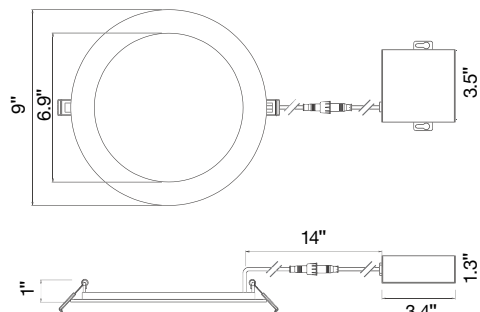

Optional Accessories (Order Separately)					
Round Trim Options	Square Trim Options	New Construction Plates	Extension Cables	Emergency Backup (field install) 1	Goof Ring
SLPNL-TRIM-4R-BLK Black	SLPNL-TRIM-4SQ-BLK Black	CUNV-NC-ICAT-7H Universal Plate with hanging bars	JBX-EXT-6'-2PIN 6' Extension	LED-EMB-15W-HV-0/10V-2P Up to 14W fixtures	GR-4-WH 4"-8" Width
SLPNL-TRIM-4R-BRZ Bronze	SLPNL-TRIM-4SQ-BRZ Bronze	C4-JBX-RI 4" Rough in plate	JBX-EXT-10'-2PIN 10' Extension	LED-EMB-25W-HV-0/10V-2P Up to 24W fixtures	GR-6-WH 6.3"-10" Width
SLPNL-TRIM-4R-BNI Brushed Nickel	SLPNL-TRIM-4SQ-BNI Brushed Nickel	C6-JBX-RI 6" Rough in plate	JBX-EXT-12'-2PIN 12' Extension		GR-8-WH 8"-12.5" Width
SLPNL-TRIM-6R-BLK Black	SLPNL-TRIM-6SQ-BLK Black	C8-JBX-RI 8" Rough in plate			
SLPNL-TRIM-6R-BRZ Bronze	SLPNL-TRIM-6SQ-BRZ Bronze	CUNV-JBX-RI-XL Universal Rough In Plate Extra long			
SLPNL-TRIM-6R-BNI Brushed Nickel	SLPNL-TRIM-6SQ-BNI Brushed Nickel		5CCT: 3-Pin TRI: 2-Pin	1. Field installable. Lasts 90 minutes.	

Specs and model numbers are subject to change with or without notice

Slim-Line: LED Slim Panel Downlights

120-277V 0-10V Dimmable

FEATURES

DIMENSIONS

4" Round

Cut Out: 4 1/4"

6" Round

Cut Out: 6 1/4"

8" Round

Cut Out: 8 1/4"

4" Square

Cut Out: 4 1/4"

6" Square

Cut Out: 6 1/4"

10" Round