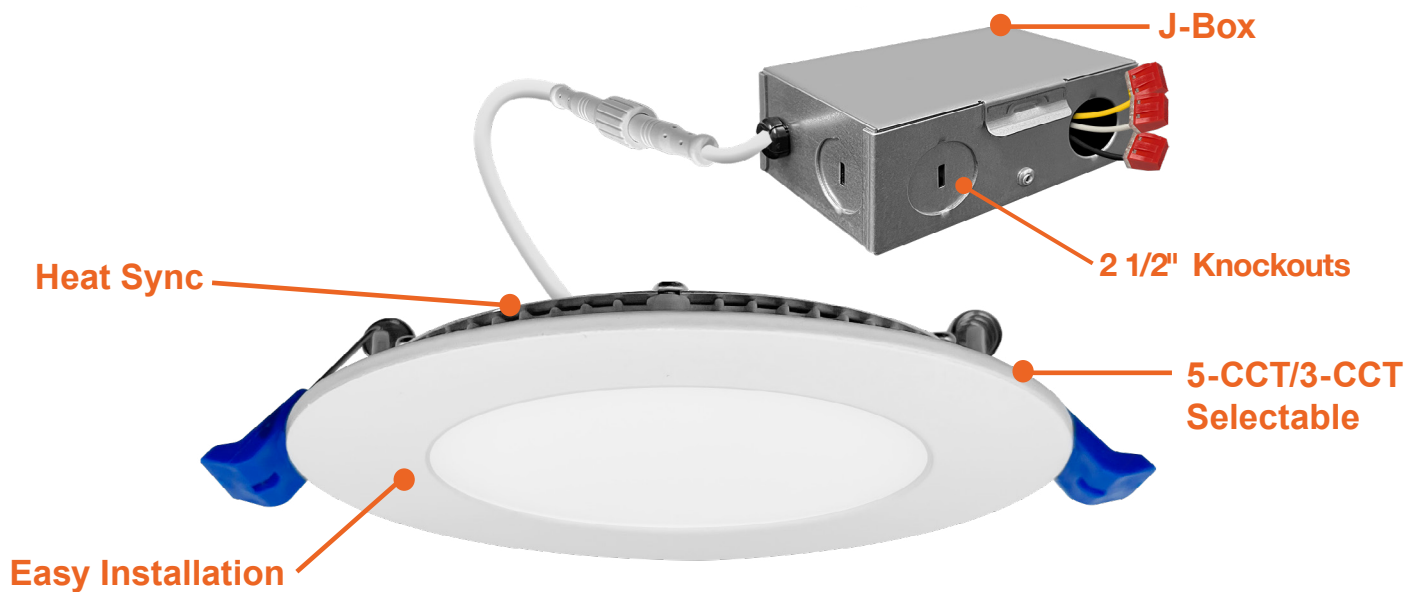

Slim-Line: LED Slim Panel Downlights

120-277V 0-10V Dimmable

FEATURES