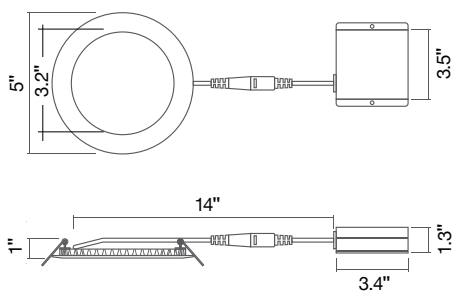

Optional Accessories (Order Separately)					
Round Trim Options	Square Trim Options	New Construction Plates	Extension Cables	Emergency Backup (field install) 1	Goof Ring
SLPNL-TRIM-4R-BLK Black	SLPNL-TRIM-4SQ-BLK Black	CUNV-NC-ICAT-7H Universal Plate with hanging bars	JBX-EXT-6'-2PIN 6' Extension	LED-EMB-15W-HV-0/10V-2P Up to 14W fixtures	GR-4-WH 4"-8" Width
SLPNL-TRIM-4R-BRZ Bronze	SLPNL-TRIM-4SQ-BRZ Bronze	C4-JBX-RI 4" Rough in plate	JBX-EXT-10'-2PIN 10' Extension	LED-EMB-25W-HV-0/10V-2P Up to 24W fixtures	GR-6-WH 6.3"-10" Width
SLPNL-TRIM-4R-BNI Brushed Nickel	SLPNL-TRIM-4SQ-BNI Brushed Nickel	C6-JBX-RI 6" Rough in plate	JBX-EXT-12'-2PIN 12' Extension		GR-8-WH 8"-12.5" Width
SLPNL-TRIM-6R-BLK Black	SLPNL-TRIM-6SQ-BLK Black	C8-JBX-RI 8" Rough in plate			
SLPNL-TRIM-6R-BRZ Bronze	SLPNL-TRIM-6SQ-BRZ Bronze	CUNV-JBX-RI-XL Universal Rough In Plate Extra long			
SLPNL-TRIM-6R-BNI Brushed Nickel	SLPNL-TRIM-6SQ-BNI Brushed Nickel		5CCT: 3-Pin TRI: 2-Pin	1. Field installable. Lasts 90 minutes.	

Specs and model numbers are subject to change with or without notice

Slim-Line: LED Slim Panel Downlights

120-277V 0-10V Dimmable

FEATURES

DIMENSIONS

4" Round

Cut Out: 4 1/4"

6" Round

Cut Out: 6 1/4"

8" Round

Cut Out: 8 1/4"

4" Square

Cut Out: 4 1/4"

6" Square

Cut Out: 6 1/4"

10" Round