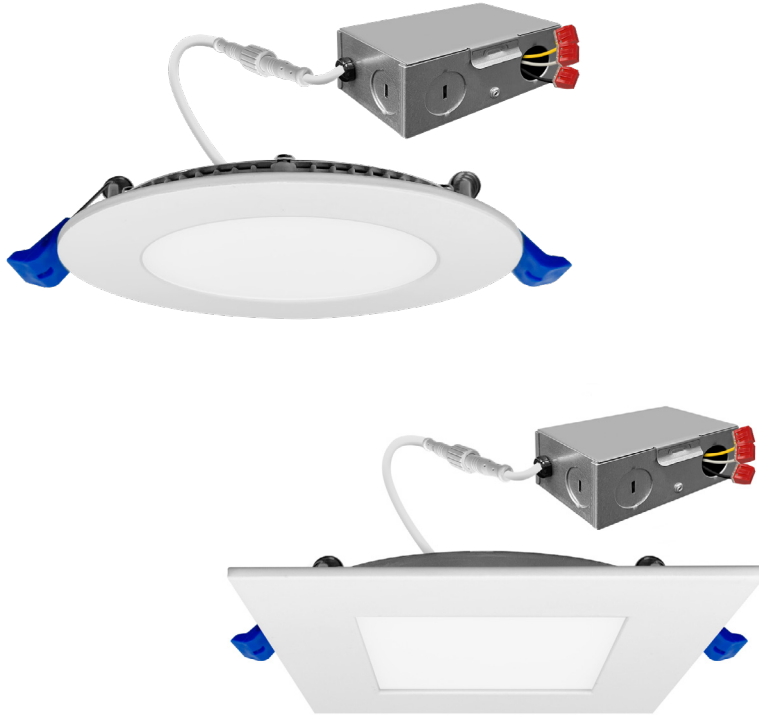

Slim-Line: LED Slim Panel Downlights

120-277V 0-10V Dimmable

Canless Downlights

Detail Specifications:

- Finish: White, Black, Bronze, Brushed Nickel, Custom
- Wet Location Rated
- Beam Angle: 110°
- Chip: SMD 2835, R9 >50, CRI >90
- 3 Step MacAdam Ellipses
- Operating Temperature: -40° - 114° F
- Lens: Frosted, non-yellowing
- Average life (L70) of 50,000 hours

Applications:

- General Recessed Lighting
- Residential & Multifamily
- Office and Meeting Rooms
- Education, Healthcare, Retail, Hospitality

Product Information:

- TRI: 30/40/50K
- 5-CCT Selectable: 27/30/35/40/50K
- Edge-lit technology: reduces glare with even light distribution
- Perfect for shallow ceilings. Only 1.5" space required.
- Metal housing and trim for better heat dissipation
- Standard white round trim included: optional trims available
- Optional emergency backup available: delivers full lumens in EM mode up to 25W
- SnapTrim Canless: Spring clips with remote j-box eliminates can

Driver Options:

- 120-277V 0-10V Dimmable
- 120V Triac Dimmable Available (separate spec sheet)
- Built in 2.5Kv Surge Protector
- Flicker Free

Mounting & Installation:

- Cut Out Dimensions
 - 4": 4-1/4"
 - 6": 6-1/4"
 - 8": 8-1/4"
 - 10": 11"
- Optional new construction plate available
- This fixture does not fit into a recessed can
- No can needed in remodel applications, tension clips mount into 1/2" to 1.5" thick ceiling
- Can be removed from below the ceiling for service or replacement
- Pre-wired junction box with circuit wiring built in (3 in/ 3 out)

Specs and model numbers are subject to change with or without notice

Slim-Line: LED Slim Panel Downlights

120-277V 0-10V Dimmable

FEATURES

DIMENSIONS

4" Round

Cut Out: 4 1/4"

6" Round