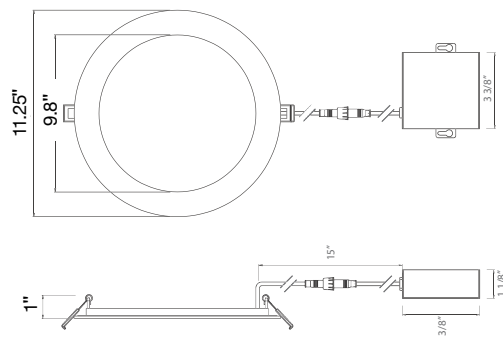

Specs and model numbers are subject to change with or without notice

Slim-Line: LED Slim Panel Downlights

120-277V 0-10V Dimmable

FEATURES

DIMENSIONS

4" Round

Cut Out: 4 1/4"

6" Round

Cut Out: 6 1/4"

8" Round

Cut Out: 8 1/4"

4" Square

Cut Out: 4 1/4"

6" Square

Cut Out: 6 1/4"

10" Round

Cut Out: 11"

Slim-Line: LED Slim Panel Downlights

120-277V 0-10V Dimmable

ACCESSORIES

BLK BZ BN

BLK BZ BN

CUNV-NC-ICAT-7H
Universal Pre-Mounting Plate
13 7/8" x 15 1/8"

C4-JBX-RI
4" Rough In Plate
6 1/2" x 13 1/4"