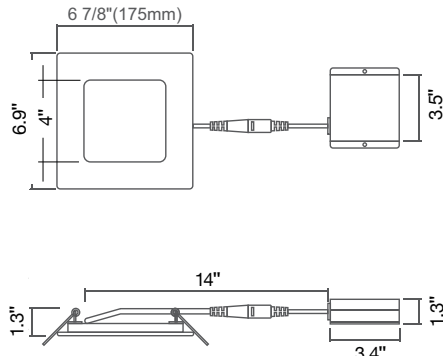

Specs and model numbers are subject to change with or without notice

Slim-Line: LED Slim Panel Downlights

120-277V 0-10V Dimmable

FEATURES

DIMENSIONS

4" Round

Cut Out: 4 1/4"

6" Round

Cut Out: 6 1/4"

8" Round

Cut Out: 8 1/4"

4" Square

Cut Out: 4 1/4"

6" Square

Cut Out: 6 1/4"

10" Round

Cut Out: 11"

Slim-Line: LED Slim Panel Downlights

120-277V 0-10V Dimmable

ACCESSORIES

BLK BZ BN

BLK BZ BN

CUNV-NC-ICAT-7H
Universal Pre-Mounting Plate
13 7/8" x 15 1/8"

C4-JBX-RI
4" Rough In Plate
6 1/2" x 13 1/4"