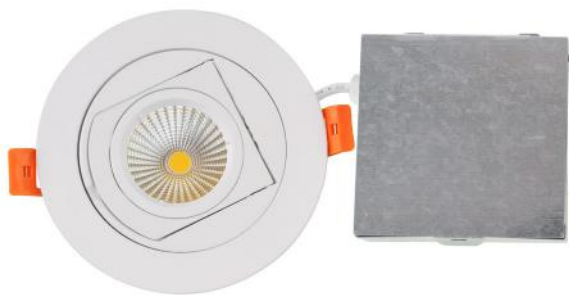

# 4" SnapTrim Scoop Downlight J-Box

## 5CCT Selectable - 27/30/35/40/50K

Introducing the new EnVision LED Lighting SnapTrim Scoop downlight with J-Box! This new fixture has a 90° pop-out light design, and a 38° beam angle that allows for an easy adjustment after installation. Our unique scoop gimbal design adds an architectural touch for any new and old retrofitting project. The canless module does not require any housing, making it perfect for new construction and remodeling. Now with 5 selectable color temperatures, this fixture is perfect for any lighting project that comes your way.

### Product Information:

- Select between 5 different color temps. (27/30/35/40/50K)
- External j-box & spring mount clips for easy installation
- Compatible with most dimmers (e.g. Lutron DVCL-153P)
- Spring mount clips make installation easy
- Canless module does not require housing
- Clip-on trims allow customizable styling

**L E D - S L - S C P - 4 R - 1 2 W - 5 C C T - W H - Accessories - Warranty**

1 2 3 4 5 6

**1 Product**  
LED-SL-SCP

**2 Size**  
4R  
4 Inches  
Round

**3 Watts**  
12W 12W/900lm

**4 Color**  
5CCT 27/30/35/40/50K