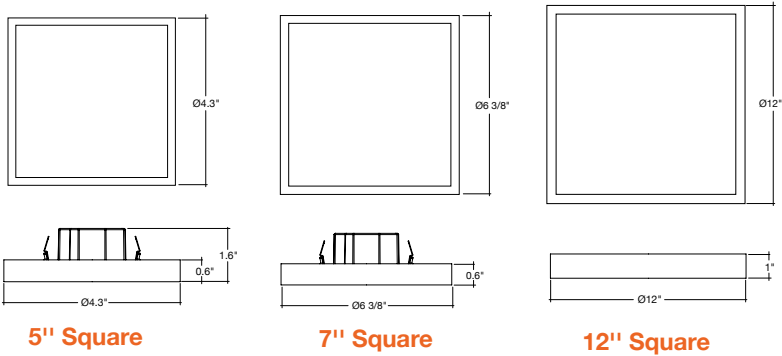

Specs and model numbers are subject to change with or without notice.

SlimLine Surface

J-Box or E26

FEATURES

5-CCT or 3-CCT
Selectable

Suitable for
Wet Locations

Super Slim Profile

5"

Shown with E26 Base

12"/15"/19"

DIMENSIONS

SLDSKR-7-EMB-UNV

SLDSKR-7-EMB-EMPTY-UNV

SLDSKR-12-EMB-UNV

SLDSKR-12-EMB-EMPTY-UNV

CLIP-ON TRIMS - 5" / 7" / 12"