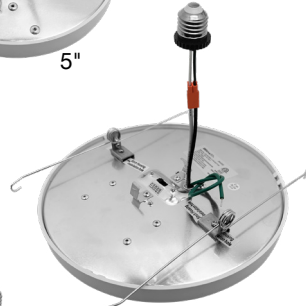

Optional Accessories (Order Separately)

Round Trims	Square Trims	Emergency Backup	Pendant Stem Mount
SLDSKR-5-TRIM-BLK 5" Round Black	SLDSKSQ-5-TRIM-BLK 5" Square Black	SLDSKR-7-EMB-UNV Surface mount pancake EMB	STM-JBX-6-WH 6" Stem Mount (Adjustable length) White Finish
SLDSKR-5-TRIM-BRZ 5" Round Bronze	SLDSKSQ-5-TRIM-BRZ 5" Square Bronze	SLDSKR-7-EMB-EMPTY-UNV Empty surface mount pancake EMB	STM-JBX-6-BLK 6" Stem Mount (Adjustable length) Black Finish
SLDSKR-5-TRIM-BNI 5" Round Brushed Nickel	SLDSKSQ-5-TRIM-BNI 5" Square Brushed Nickel	SLDSKR-12-EMB-UNV Surface mount pancake EMB	
SLDSKR-7-TRIM-BLK 7" Round Black	SLDSKSQ-7-TRIM-BLK 7" Square Black	SLDSKR-12-EMB-EMPTY-UNV Empty surface mount pancake EMB	
SLDSKR-7-TRIM-BRZ 7" Round Bronze	SLDSKSQ-7-TRIM-BRZ 7" Square Bronze	LED-EMB-25W-HV-2P For fixtures up to 25W	
SLDSKR-7-TRIM-BNI 7" Round Brushed Nickel	SLDSKSQ-7-TRIM-BNI 7" Square Brushed Nickel		
SLDSKR-12-TRIM-BLK 12" Round Black	SLDSKSQ-12-TRIM-BLK 12" Square Black		
SLDSKR-12-TRIM-BRZ 12" Round Bronze	SLDSKSQ-12-TRIM-BRZ 12" Square Bronze		
SLDSKR-12-TRIM-BNI 12" Round Brushed Nickel	SLDSKSQ-12-TRIM-BNI 12" Square Brushed Nickel		

Specs and model numbers are subject to change with or without notice.

SlimLine Surface

J-Box or E26

FEATURES

5-CCT or 3-CCT
Selectable

Suitable for
Wet Locations

Super Slim Profile

5"

Shown with E26 Base

12"/15"/19"

DIMENSIONS

SLDSKR-7-EMB-UNV

SLDSKR-7-EMB-EMPTY-UNV

SLDSKR-12-EMB-UNV

SLDSKR-12-EMB-EMPTY-UNV

CLIP-ON TRIMS - 5" / 7" / 12"