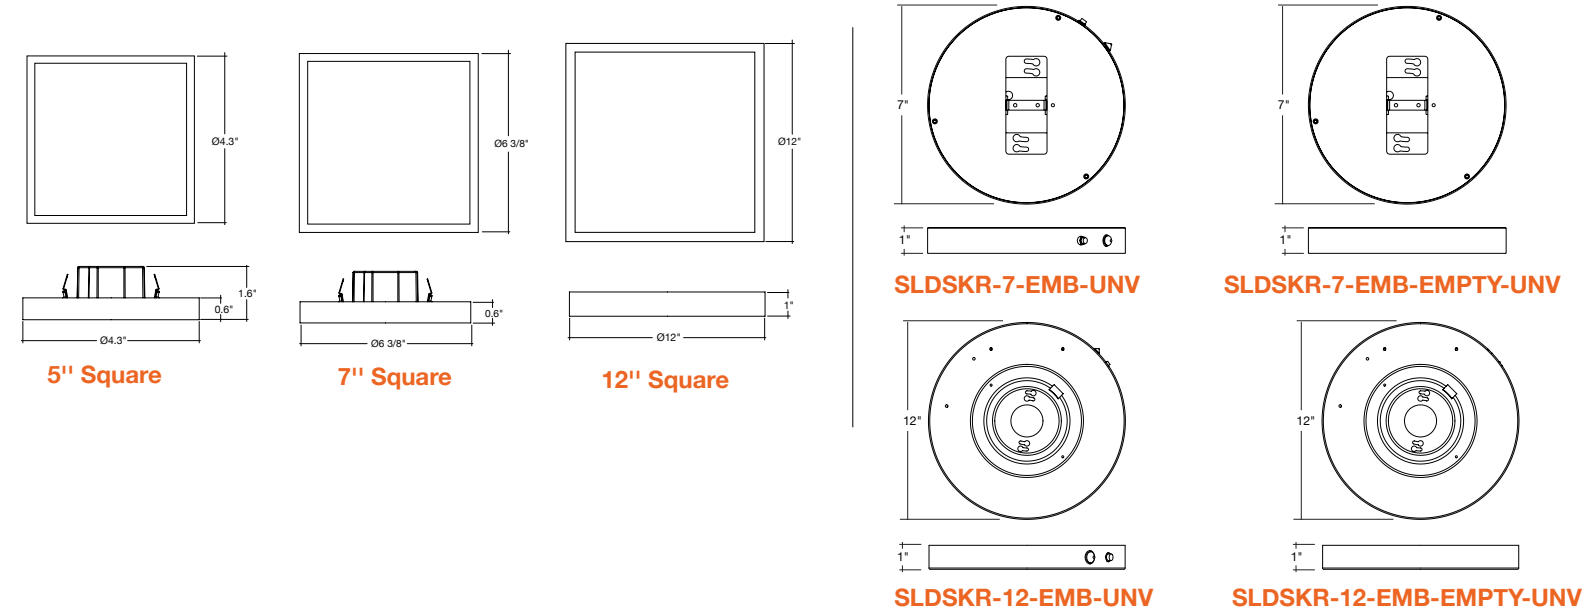

Specs and model numbers are subject to change with or without notice.

SlimLine Surface

J-Box or E26

FEATURES

5-CCT or 3-CCT
Selectable

Suitable for
Wet Locations

Super Slim Profile

5"

Shown with E26 Base

12"/15"/19"

DIMENSIONS

SLDSKR-7-EMB-UNV

SLDSKR-7-EMB-EMPTY-UNV

SLDSKR-12-EMB-UNV

SLDSKR-12-EMB-EMPTY-UNV

CLIP-ON TRIMS - 5" / 7" / 12"