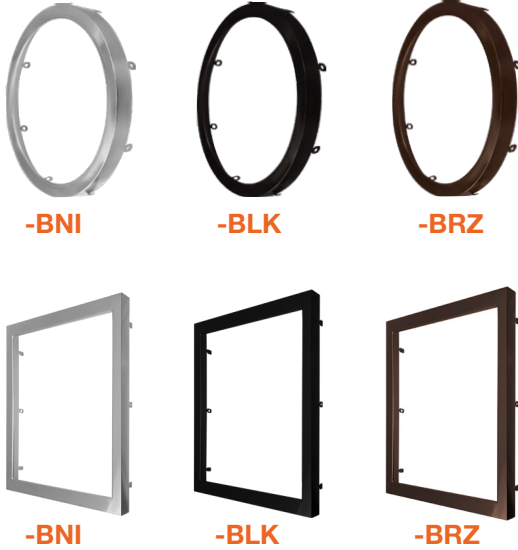

Optional Accessories (Order Separately)

Round Trims	Square Trims	Emergency Backup	Pendant Stem Mount
SLDSKR-5-TRIM-BLK 5" Round Black	SLDSKSQ-5-TRIM-BLK 5" Square Black	SLDSKR-7-EMB-UNV Surface mount pancake EMB	STM-JBX-6-WH 6" Stem Mount (Adjustable length) White Finish
SLDSKR-5-TRIM-BRZ 5" Round Bronze	SLDSKSQ-5-TRIM-BRZ 5" Square Bronze	SLDSKR-7-EMB-EMPTY-UNV Empty surface mount pancake EMB	STM-JBX-6-BLK 6" Stem Mount (Adjustable length) Black Finish
SLDSKR-5-TRIM-BNI 5" Round Brushed Nickel	SLDSKSQ-5-TRIM-BNI 5" Square Brushed Nickel	SLDSKR-12-EMB-UNV Surface mount pancake EMB	
SLDSKR-7-TRIM-BLK 7" Round Black	SLDSKSQ-7-TRIM-BLK 7" Square Black	SLDSKR-12-EMB-EMPTY-UNV Empty surface mount pancake EMB	
SLDSKR-7-TRIM-BRZ 7" Round Bronze	SLDSKSQ-7-TRIM-BRZ 7" Square Bronze	LED-EMB-25W-HV-2P For fixtures up to 25W	
SLDSKR-7-TRIM-BNI 7" Round Brushed Nickel	SLDSKSQ-7-TRIM-BNI 7" Square Brushed Nickel		
SLDSKR-12-TRIM-BLK 12" Round Black	SLDSKSQ-12-TRIM-BLK 12" Square Black		
SLDSKR-12-TRIM-BRZ 12" Round Bronze	SLDSKSQ-12-TRIM-BRZ 12" Square Bronze		
SLDSKR-12-TRIM-BNI 12" Round Brushed Nickel	SLDSKSQ-12-TRIM-BNI 12" Square Brushed Nickel		

Shown with E26 Base

12"/15"/19"

DIMENSIONS

SLDSKR-7-EMB-UNV

SLDSKR-7-EMB-EMPTY-UNV

SLDSKR-12-EMB-UNV

SLDSKR-12-EMB-EMPTY-UNV

CLIP-ON TRIMS - 5" / 7" / 12"