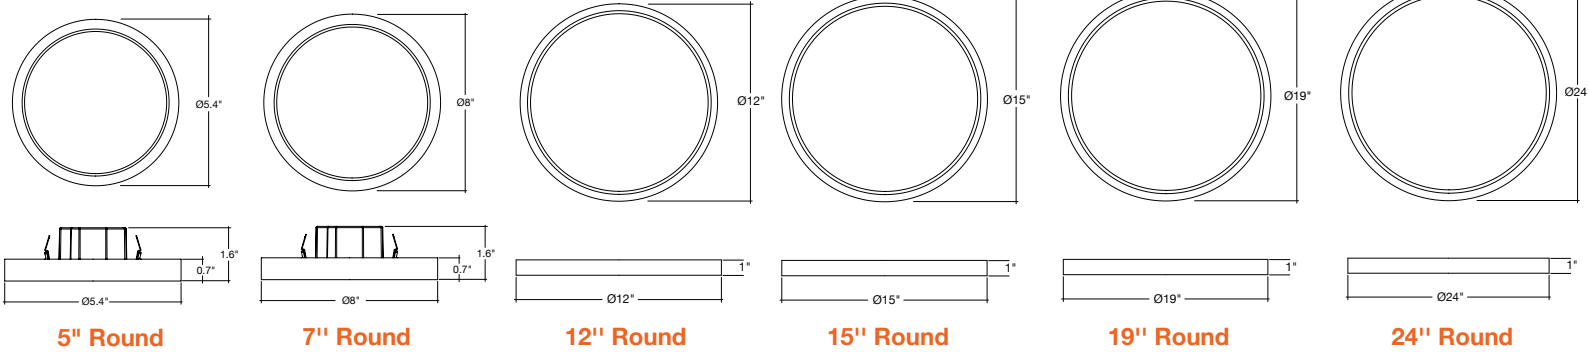

Optional Accessories (Order Separately)

Round Trims	Square Trims	Emergency Backup	Pendant Stem Mount
SLDSKR-5-TRIM-BLK 5" Round Black	SLDSKSQ-5-TRIM-BLK 5" Square Black	SLDSKR-7-EMB-UNV Surface mount pancake EMB	STM-JBX-6-WH 6" Stem Mount (Adjustable length) White Finish
SLDSKR-5-TRIM-BRZ 5" Round Bronze	SLDSKSQ-5-TRIM-BRZ 5" Square Bronze	SLDSKR-7-EMB-EMPTY-UNV Empty surface mount pancake EMB	STM-JBX-6-BLK 6" Stem Mount (Adjustable length) Black Finish
SLDSKR-5-TRIM-BNI 5" Round Brushed Nickel	SLDSKSQ-5-TRIM-BNI 5" Square Brushed Nickel	SLDSKR-12-EMB-UNV Surface mount pancake EMB	
SLDSKR-7-TRIM-BLK 7" Round Black	SLDSKSQ-7-TRIM-BLK 7" Square Black	SLDSKR-12-EMB-EMPTY-UNV Empty surface mount pancake EMB	
SLDSKR-7-TRIM-BRZ 7" Round Bronze	SLDSKSQ-7-TRIM-BRZ 7" Square Bronze	LED-EMB-25W-HV-2P For fixtures up to 25W	
SLDSKR-7-TRIM-BNI 7" Round Brushed Nickel	SLDSKSQ-7-TRIM-BNI 7" Square Brushed Nickel		
SLDSKR-12-TRIM-BLK 12" Round Black	SLDSKSQ-12-TRIM-BLK 12" Square Black		
SLDSKR-12-TRIM-BRZ 12" Round Bronze	SLDSKSQ-12-TRIM-BRZ 12" Square Bronze		
SLDSKR-12-TRIM-BNI 12" Round Brushed Nickel	SLDSKSQ-12-TRIM-BNI 12" Square Brushed Nickel		

Specs and model numbers are subject to change with or without notice.

SlimLine Surface

J-Box or E26

FEATURES

5-CCT or 3-CCT
Selectable

Suitable for
Wet Locations

Super Slim Profile

5"

Shown with E26 Base

12"/15"/19"

DIMENSIONS

SLDSKR-7-EMB-UNV

SLDSKR-7-EMB-EMPTY-UNV

SLDSKR-12-EMB-UNV

SLDSKR-12-EMB-EMPTY-UNV

CLIP-ON TRIMS - 5" / 7" / 12"