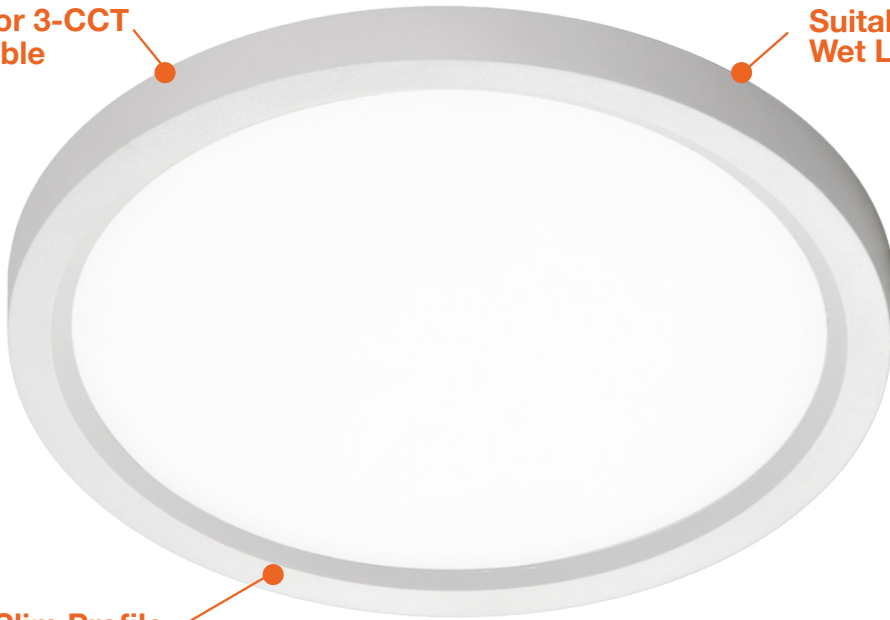

Optional Accessories (Order Separately)

Round Trims	Square Trims	Emergency Backup	Pendant Stem Mount
SLDSKR-5-TRIM-BLK 5" Round Black	SLDSKSQ-5-TRIM-BLK 5" Square Black	SLDSKR-7-EMB-UNV Surface mount pancake EMB	STM-JBX-6-WH 6" Stem Mount (Adjustable length) White Finish
SLDSKR-5-TRIM-BRZ 5" Round Bronze	SLDSKSQ-5-TRIM-BRZ 5" Square Bronze	SLDSKR-7-EMB-EMPTY-UNV Empty surface mount pancake EMB	STM-JBX-6-BLK 6" Stem Mount (Adjustable length) Black Finish
SLDSKR-5-TRIM-BNI 5" Round Brushed Nickel	SLDSKSQ-5-TRIM-BNI 5" Square Brushed Nickel	SLDSKR-12-EMB-UNV Surface mount pancake EMB	
SLDSKR-7-TRIM-BLK 7" Round Black	SLDSKSQ-7-TRIM-BLK 7" Square Black	SLDSKR-12-EMB-EMPTY-UNV Empty surface mount pancake EMB	
SLDSKR-7-TRIM-BRZ 7" Round Bronze	SLDSKSQ-7-TRIM-BRZ 7" Square Bronze	LED-EMB-25W-HV-2P For fixtures up to 25W	
SLDSKR-7-TRIM-BNI 7" Round Brushed Nickel	SLDSKSQ-7-TRIM-BNI 7" Square Brushed Nickel		
SLDSKR-12-TRIM-BLK 12" Round Black	SLDSKSQ-12-TRIM-BLK 12" Square Black		
SLDSKR-12-TRIM-BRZ 12" Round Bronze	SLDSKSQ-12-TRIM-BRZ 12" Square Bronze		
SLDSKR-12-TRIM-BNI 12" Round Brushed Nickel	SLDSKSQ-12-TRIM-BNI 12" Square Brushed Nickel		

Specs and model numbers are subject to change with or without notice.

SlimLine Surface

J-Box or E26

FEATURES

5-CCT or 3-CCT
Selectable

Suitable for
Wet Locations

Super Slim Profile

5"

Shown with E26 Base

12"/15"/19"

DIMENSIONS

SLDSKR-7-EMB-UNV

SLDSKR-7-EMB-EMPTY-UNV

SLDSKR-12-EMB-UNV

SLDSKR-12-EMB-EMPTY-UNV

CLIP-ON TRIMS - 5" / 7" / 12"