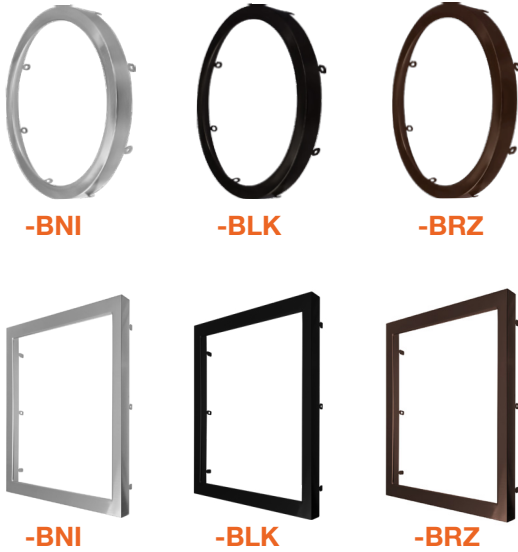

Optional Accessories (Order Separately)

Round Trims	Square Trims	Emergency Backup	Pendant Stem Mount
SLDSKR-5-TRIM-BLK 5" Round Black	SLDSKSQ-5-TRIM-BLK 5" Square Black	SLDSKR-7-EMB-UNV Surface mount pancake EMB	STM-JBX-6-WH 6" Stem Mount (Adjustable length) White Finish
SLDSKR-5-TRIM-BRZ 5" Round Bronze	SLDSKSQ-5-TRIM-BRZ 5" Square Bronze	SLDSKR-7-EMB-EMPTY-UNV Empty surface mount pancake EMB	STM-JBX-6-BLK 6" Stem Mount (Adjustable length) Black Finish
SLDSKR-5-TRIM-BNI 5" Round Brushed Nickel	SLDSKSQ-5-TRIM-BNI 5" Square Brushed Nickel	SLDSKR-12-EMB-UNV Surface mount pancake EMB	
SLDSKR-7-TRIM-BLK 7" Round Black	SLDSKSQ-7-TRIM-BLK 7" Square Black	SLDSKR-12-EMB-EMPTY-UNV Empty surface mount pancake EMB	
SLDSKR-7-TRIM-BRZ 7" Round Bronze	SLDSKSQ-7-TRIM-BRZ 7" Square Bronze	LED-EMB-25W-HV-2P For fixtures up to 25W	
SLDSKR-7-TRIM-BNI 7" Round Brushed Nickel	SLDSKSQ-7-TRIM-BNI 7" Square Brushed Nickel		
SLDSKR-12-TRIM-BLK 12" Round Black	SLDSKSQ-12-TRIM-BLK 12" Square Black		
SLDSKR-12-TRIM-BRZ 12" Round Bronze	SLDSKSQ-12-TRIM-BRZ 12" Square Bronze		
SLDSKR-12-TRIM-BNI 12" Round Brushed Nickel	SLDSKSQ-12-TRIM-BNI 12" Square Brushed Nickel		

Shown with E26 Base

12"/15"/19"

DIMENSIONS

SLDSKR-7-EMB-UNV

SLDSKR-7-EMB-EMPTY-UNV

SLDSKR-12-EMB-UNV

SLDSKR-12-EMB-EMPTY-UNV

CLIP-ON TRIMS - 5" / 7" / 12"