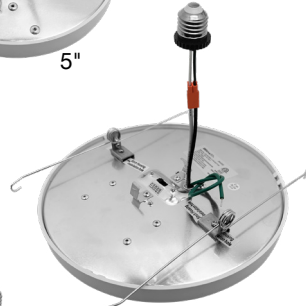

## FEATURES

5-CCT or 3-CCT  
Selectable

Suitable for  
Wet Locations

Super Slim Profile

5"

Shown with E26 Base

12"/15"/19"

## DIMENSIONS

SLDSKR-7-EMB-UNV

SLDSKR-7-EMB-EMPTY-UNV

SLDSKR-12-EMB-UNV

SLDSKR-12-EMB-EMPTY-UNV