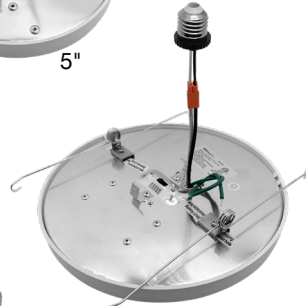

## FEATURES

5-CCT or 3-CCT  
Selectable

Suitable for  
Wet Locations

Super Slim Profile

5"

Shown with E26 Base

12"/15"/19"

## DIMENSIONS