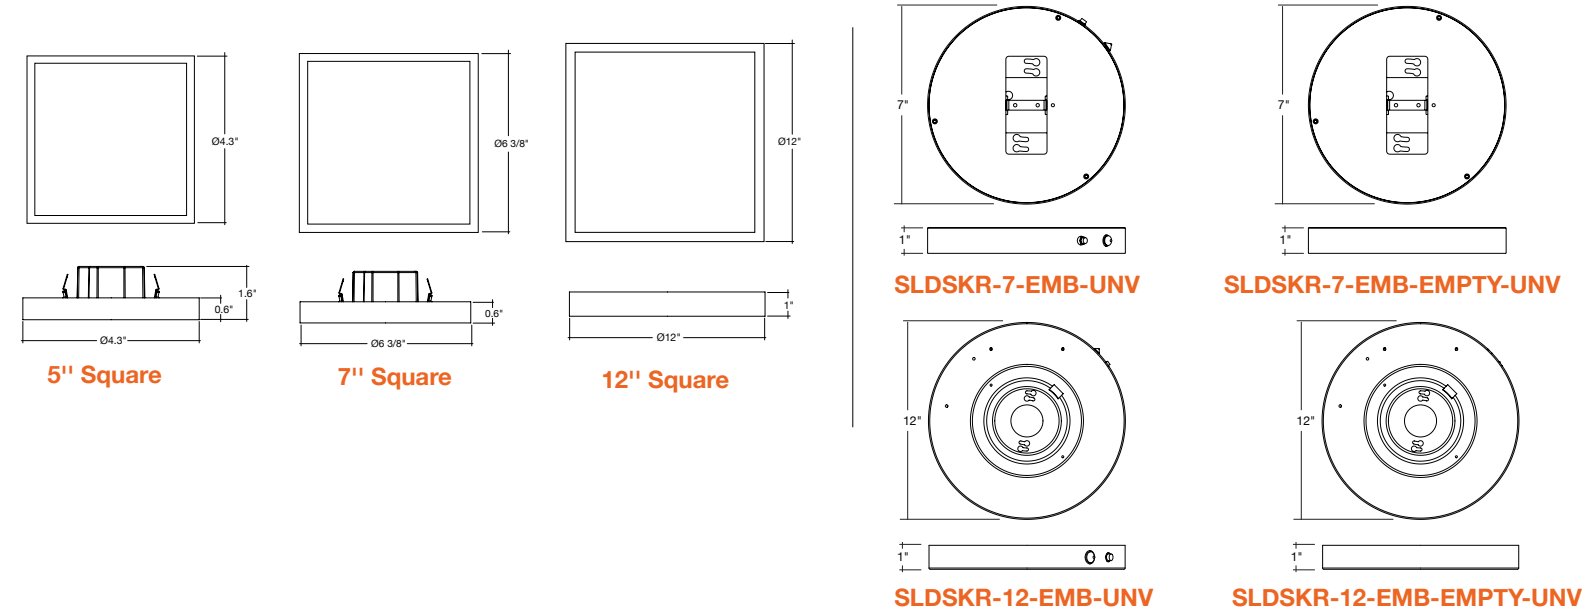

## FEATURES

5-CCT or 3-CCT  
Selectable

Suitable for  
Wet Locations

Super Slim Profile

5"

Shown with E26 Base

12"/15"/19"

## DIMENSIONS