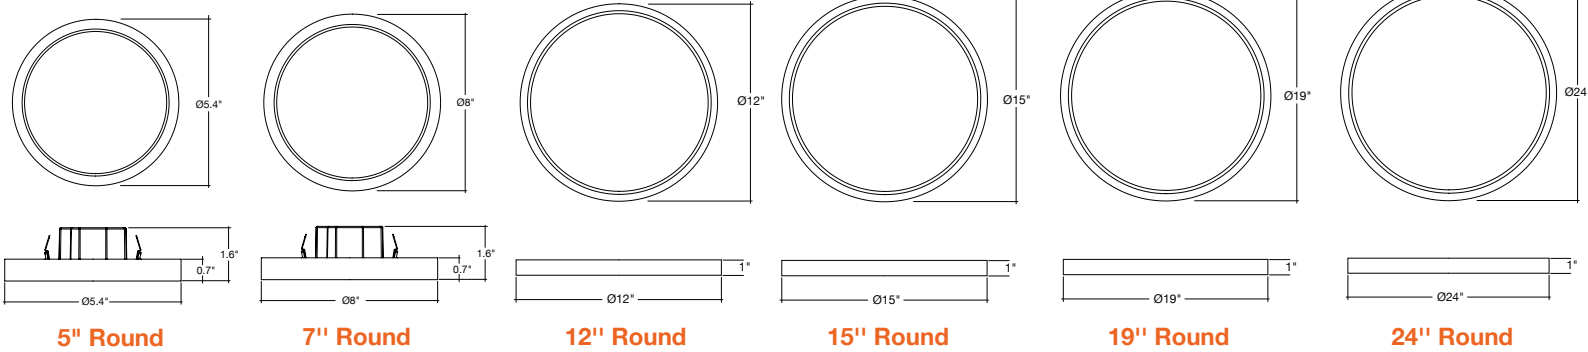

## FEATURES

5-CCT or 3-CCT  
Selectable

Suitable for  
Wet Locations

Super Slim Profile

5"

Shown with E26 Base

12"/15"/19"

## DIMENSIONS

## CLIP-ON TRIMS - 5" / 7" / 12"