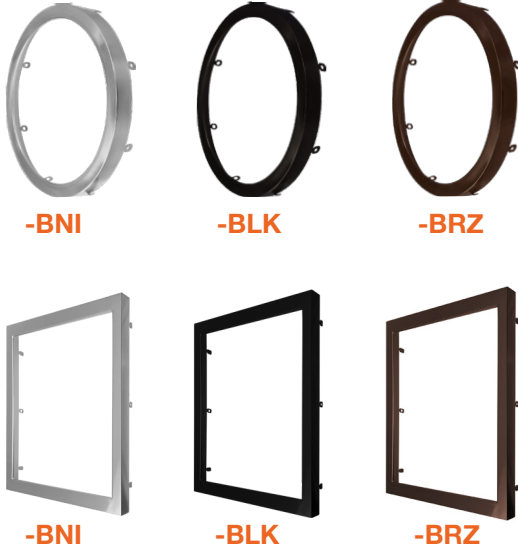

## FEATURES

5-CCT or 3-CCT  
Selectable

Suitable for  
Wet Locations

Super Slim Profile

5"

Shown with E26 Base

12"/15"/19"

## DIMENSIONS

## CLIP-ON TRIMS - 5" / 7" / 12"