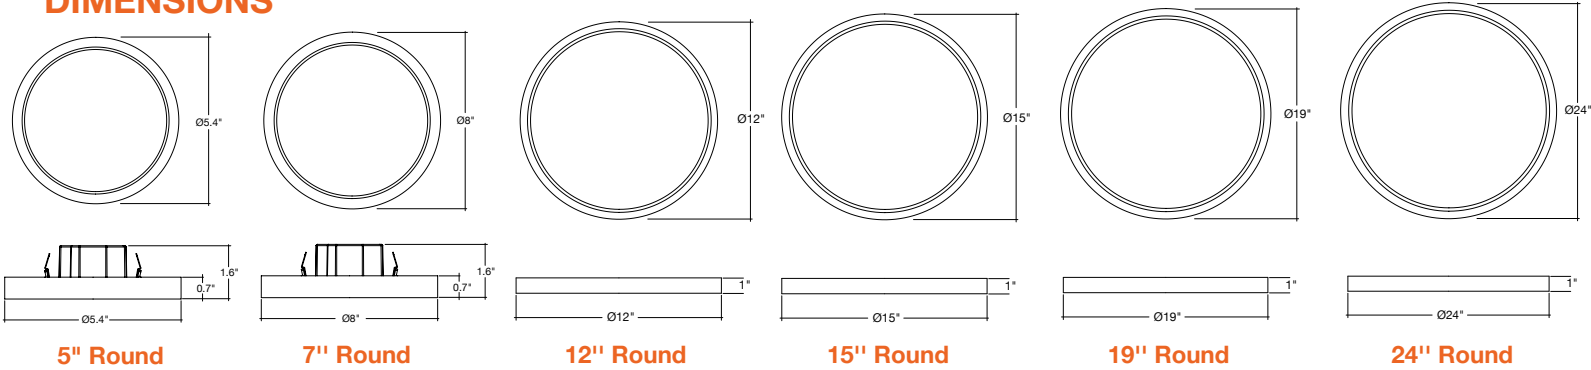

### Optional Accessories (Order Separately)

Round Trims	Square Trims	Recessed Can Converter	Emergency Backup	Pendant Stem Mount
SLDSKR-5-TRIM-BLK 5" Round Black	SLDSKSQ-5-TRIM-BLK 5" Square Black	SLDSK-4CLIP 4" Recessed Can Converter for 5" fixtures	SLDSKR-7-EMB-UNV Surface mount pancake EMB	STM-JBX-6-WH 6' Stem Mount (Adjustable length) White Finish
SLDSKR-5-TRIM-BRZ 5" Round Bronze	SLDSKSQ-5-TRIM-BRZ 5" Square Bronze	SLDSK-7-6CLIP 6" Recessed Can Converter for 7" fixtures	SLDSKR-7-EMB-EMPTY-UNV Empty surface mount pancake EMB	STM-JBX-6-BLK 6' Stem Mount (Adjustable length) Black Finish
SLDSKR-5-TRIM-BNI 5" Round Brushed Nickel	SLDSKSQ-5-TRIM-BNI 5" Square Brushed Nickel	SLDSK-12-6CLIP 6" Recessed Can Converter for 12" fixtures	SLDSKR-12-EMB-UNV Surface mount pancake EMB	
SLDSKR-7-TRIM-BLK 7" Round Black	SLDSKSQ-7-TRIM-BLK 7" Square Black		SLDSKR-12-EMB-EMPTY-UNV Empty surface mount pancake EMB	
SLDSKR-7-TRIM-BRZ 7" Round Bronze	SLDSKSQ-7-TRIM-BRZ 7" Square Bronze		LED-EMB-25W-HV-2P For fixtures up to 25W	
SLDSKR-7-TRIM-BNI 7" Round Brushed Nickel	SLDSKSQ-7-TRIM-BNI 7" Square Brushed Nickel			
SLDSKR-12-TRIM-BLK 12" Round Black	SLDSKSQ-12-TRIM-BLK 12" Square Black			
SLDSKR-12-TRIM-BRZ 12" Round Bronze	SLDSKSQ-12-TRIM-BRZ 12" Square Bronze			
SLDSKR-12-TRIM-BNI 12" Round Brushed Nickel	SLDSKSQ-12-TRIM-BNI 12" Square Brushed Nickel			

## DIMENSIONS