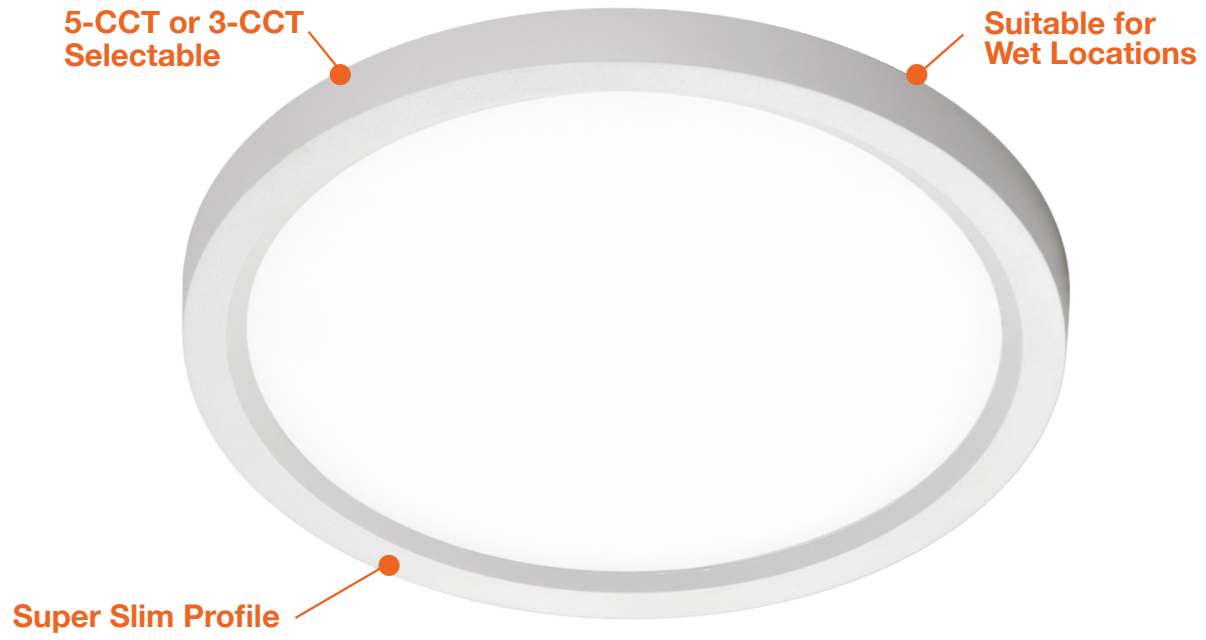

SlimLine Surface Mounts

FEATURES