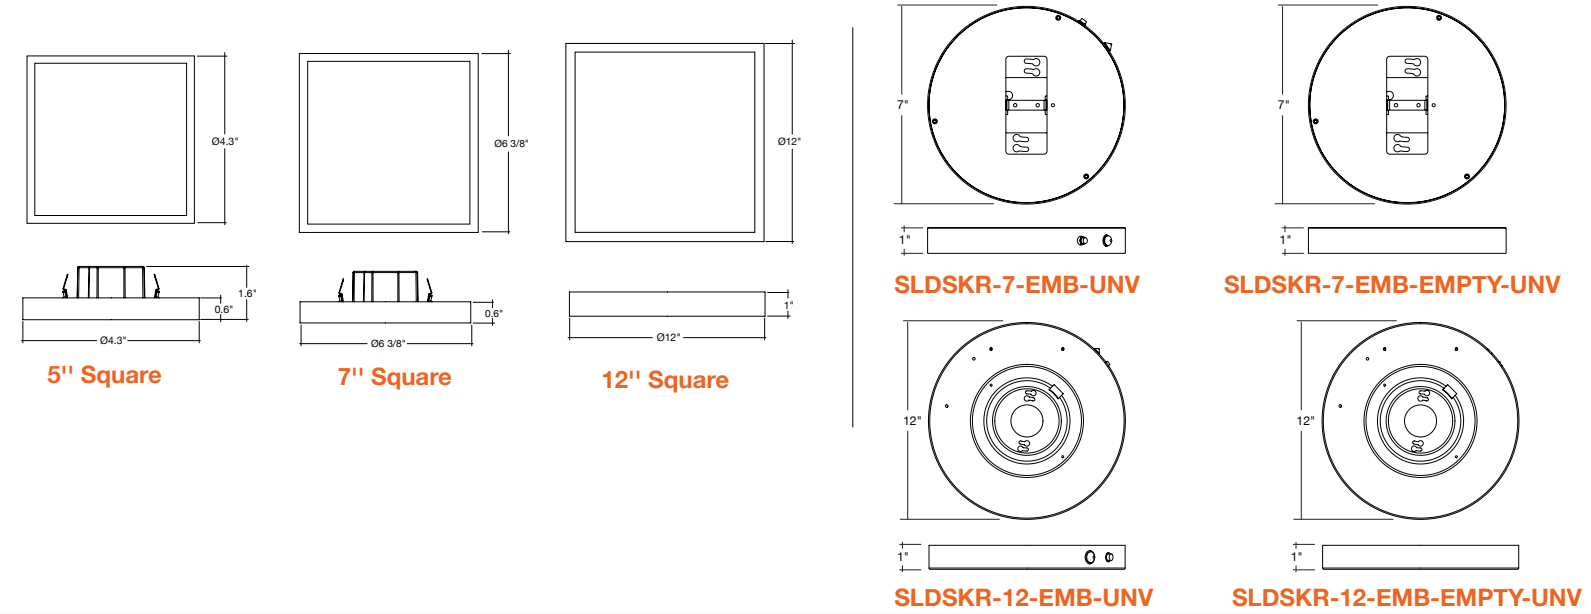

### Optional Accessories (Order Separately)

Round Trims	Square Trims	Recessed Can Converter	Emergency Backup	Pendant Stem Mount
SLDSKR-5-TRIM-BLK 5" Round Black	SLDSKSQ-5-TRIM-BLK 5" Square Black	SLDSK-4CLIP 4" Recessed Can Converter for 5" fixtures	SLDSKR-7-EMB-UNV Surface mount pancake EMB	STM-JBX-6-WH 6' Stem Mount (Adjustable length) White Finish
SLDSKR-5-TRIM-BRZ 5" Round Bronze	SLDSKSQ-5-TRIM-BRZ 5" Square Bronze	SLDSK-7-6CLIP 6" Recessed Can Converter for 7" fixtures	SLDSKR-7-EMB-EMPTY-UNV Empty surface mount pancake EMB	STM-JBX-6-BLK 6' Stem Mount (Adjustable length) Black Finish
SLDSKR-5-TRIM-BNI 5" Round Brushed Nickel	SLDSKSQ-5-TRIM-BNI 5" Square Brushed Nickel	SLDSK-12-6CLIP 6" Recessed Can Converter for 12" fixtures	SLDSKR-12-EMB-UNV Surface mount pancake EMB	
SLDSKR-7-TRIM-BLK 7" Round Black	SLDSKSQ-7-TRIM-BLK 7" Square Black		SLDSKR-12-EMB-EMPTY-UNV Empty surface mount pancake EMB	
SLDSKR-7-TRIM-BRZ 7" Round Bronze	SLDSKSQ-7-TRIM-BRZ 7" Square Bronze		LED-EMB-25W-HV-2P For fixtures up to 25W	
SLDSKR-7-TRIM-BNI 7" Round Brushed Nickel	SLDSKSQ-7-TRIM-BNI 7" Square Brushed Nickel			
SLDSKR-12-TRIM-BLK 12" Round Black	SLDSKSQ-12-TRIM-BLK 12" Square Black			
SLDSKR-12-TRIM-BRZ 12" Round Bronze	SLDSKSQ-12-TRIM-BRZ 12" Square Bronze			
SLDSKR-12-TRIM-BNI 12" Round Brushed Nickel	SLDSKSQ-12-TRIM-BNI 12" Square Brushed Nickel			

## DIMENSIONS