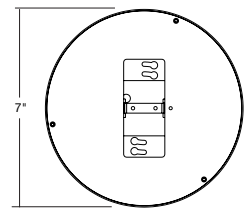

## FEATURES

5-CCT or 3-CCT  
Selectable

Suitable for  
Wet Locations

Super Slim Profile

5"

Shown with E26 Base

12"/15"/19"

## DIMENSIONS

SLDSKR-7-EMB-UNV

SLDSKR-7-EMB-EMPTY-UNV

SLDSKR-12-EMB-UNV

SLDSKR-12-EMB-EMPTY-UNV