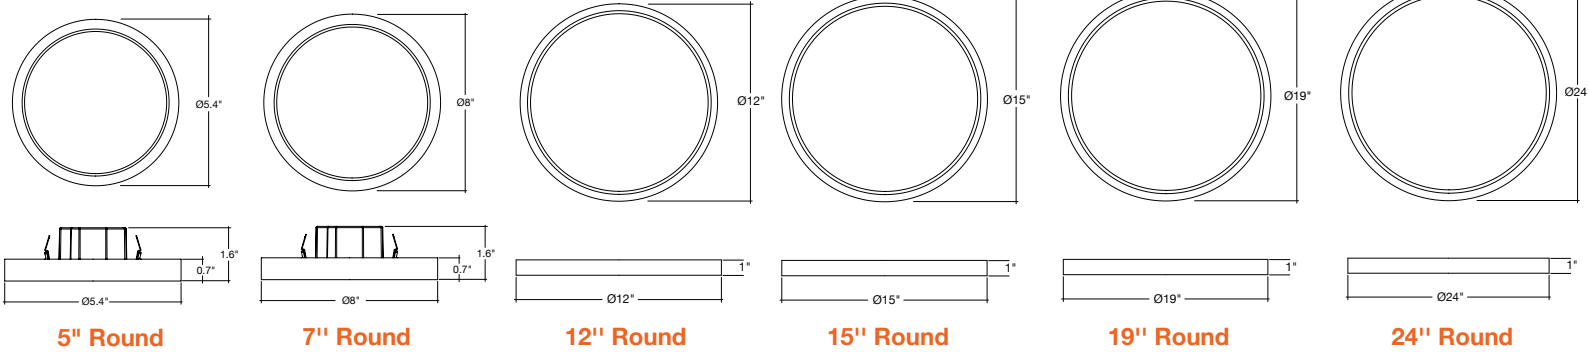

## FEATURES

5-CCT or 3-CCT  
Selectable

Suitable for  
Wet Locations

Super Slim Profile

5"

Shown with E26 Base

12"/15"/19"

## DIMENSIONS

SLDSKR-7-EMB-UNV

SLDSKR-7-EMB-EMPTY-UNV

SLDSKR-12-EMB-UNV

SLDSKR-12-EMB-EMPTY-UNV

## CLIP-ON TRIMS - 5" / 7" / 12"