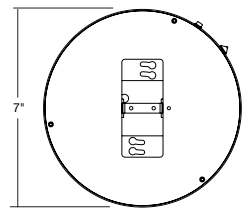

## FEATURES

5-CCT or 3-CCT  
Selectable

Suitable for  
Wet Locations

Super Slim Profile

5"

Shown with E26 Base

12"/15"/19"

## DIMENSIONS

SLDSKR-7-EMB-UNV

SLDSKR-7-EMB-EMPTY-UNV

SLDSKR-12-EMB-UNV

SLDSKR-12-EMB-EMPTY-UNV