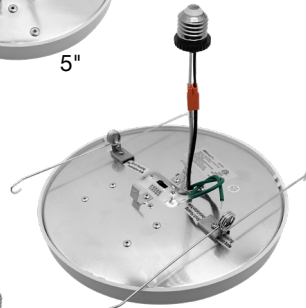

## FEATURES

5-CCT or 3-CCT  
Selectable

Suitable for  
Wet Locations

Super Slim Profile

5"

Shown with E26 Base

12"/15"/19"

## DIMENSIONS

SLDSKR-7-EMB-UNV

SLDSKR-7-EMB-EMPTY-UNV

SLDSKR-12-EMB-UNV

SLDSKR-12-EMB-EMPTY-UNV