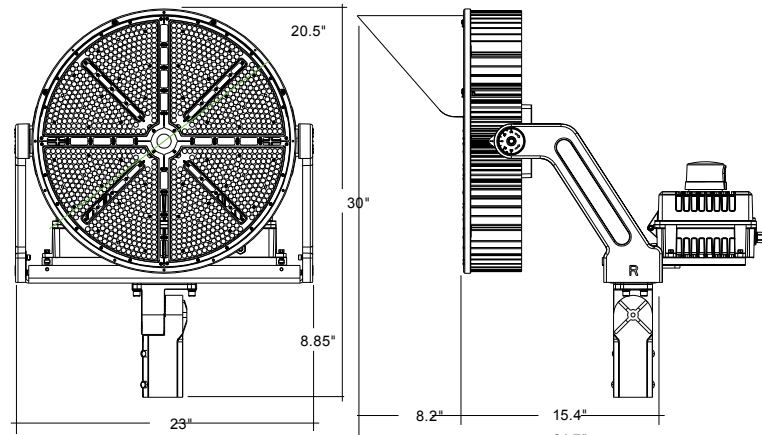

Optics on each chip for the perfect beam angle

SPL-LSR
Laser beam pointer available

WATTAGE	SPORTS LIGHT W/ DRIVER	SPORTS LIGHT NO DRIVER	DRIVER
600W	48 LBS.	42.3 LBS.	5.7 LBS.
1200W	57.46 LBS.	46 LBS.	11.46 LBS.

Sports Light Fixture: Magna-Line

3-Power Selectable & Remote Capable

DIMENSIONS

600W

Yoke Mount

Slip Fitter

1200W

Yoke Mount

Slip Fitter

Slip Fitter

SPL-SF

HIGHBAY FIXTURE

Model	Voltage	Watts	Lumens	Color	CRI
LED-SPL-3P600W-50K-YK-UNV-BLK	120-277V	300/450/600w	130lm/w	5000k	>80
LED-SPL-3P1200W-50K-YK-UNV-BLK	120-277V	800/1000/1200w	130lm/w	5000k	>80

ACCESSORIES

Model	Description
SPL-SF	Field Installable Slip Fitter
SPL-LSR	Laser Aiming Device
SPL-EC-35FT	Extension Cable

SPL-LSR

SPL-EC-35FT

EPA RATING & GROSS WEIGHT

Model	Weight	EPA Rating	Bug
LED-SPL-3P600W	47 LBS.	3.0FT ²	B5-UO-G5
LED-SPL-3P1200W	78 LBS.	3.4FT ²	B5-UO-G5