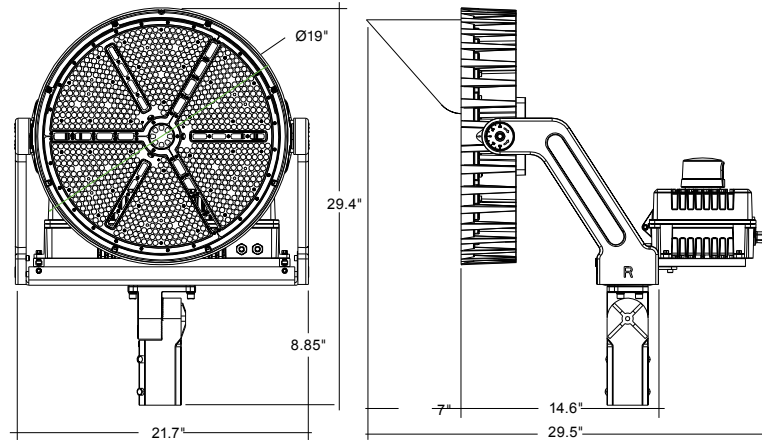

Optics on each chip for the perfect beam angle

SPL-LSR
Laser beam pointer available

WATTAGE	SPORTS LIGHT W/ DRIVER	SPORTS LIGHT NO DRIVER	DRIVER
600W	48 LBS.	42.3 LBS.	5.7 LBS.
1200W	57.46 LBS.	46 LBS.	11.46 LBS.

Sports Light Fixture: Magna-Line

3-Power Selectable & Remote Capable

DIMENSIONS

600W

Yoke Mount

Slip Fitter

1200W

Yoke Mount

ACCESSORIES

Model	Description
SPL-SF	Field Installable Slip Fitter
SPL-LSR	Laser Aiming Device
SPL-EC-35FT	Extension Cable

SPL-LSR

SPL-EC-35FT

EPA RATING & GROSS WEIGHT

Model	Weight	EPA Rating	Bug
LED-SPL-3P600W	47 LBS.	3.0FT ²	B5-UO-G5
LED-SPL-3P1200W	78 LBS.	3.4FT ²	B5-UO-G5