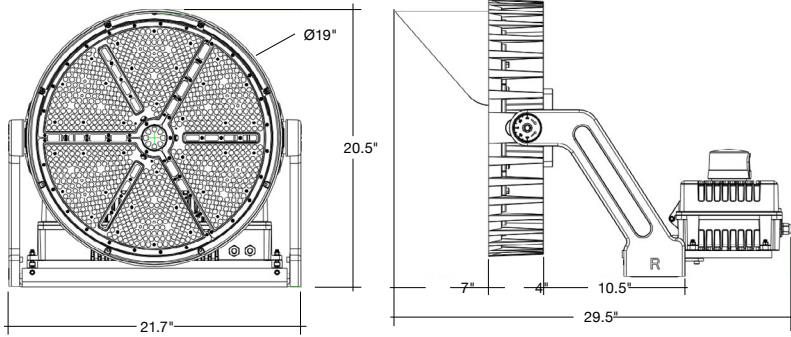

Optics on each chip for the perfect beam angle

SPL-LSR
Laser beam pointer available

WATTAGE	SPORTS LIGHT W/ DRIVER	SPORTS LIGHT NO DRIVER	DRIVER
600W	48 LBS.	42.3 LBS.	5.7 LBS.
1200W	57.46 LBS.	46 LBS.	11.46 LBS.

Sports Light Fixture: Magna-Line

3-Power Selectable & Remote Capable

DIMENSIONS

600W

Yoke Mount

Slip Fitter

1200W

Yoke Mount