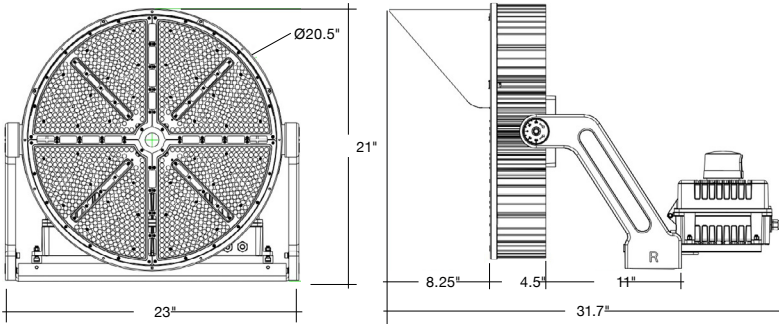

Optics on each chip for the perfect beam angle

SPL-LSR
Laser beam pointer available

WATTAGE	SPORTS LIGHT W/ DRIVER	SPORTS LIGHT NO DRIVER	DRIVER
600W	48 LBS.	42.3 LBS.	5.7 LBS.
1200W	57.46 LBS.	46 LBS.	11.46 LBS.

Sports Light Fixture: Magna-Line

3-Power Selectable & Remote Capable

DIMENSIONS

600W

Yoke Mount

Slip Fitter

1200W

Yoke Mount

Slip Fitter

Slip Fitter

SPL-SF

HIGHBAY FIXTURE

Model	Voltage	Watts	Lumens	Color	CRI
LED-SPL-3P600W-50K-YK-UNV-BLK	120-277V	300/450/600w	130lm/w	5000k	>80
LED-SPL-3P1200W-50K-YK-UNV-BLK	120-277V	800/1000/1200w	130lm/w	5000k	>80

ACCESSORIES

Model	Description
SPL-SF	Field Installable Slip Fitter
SPL-LSR	Laser Aiming Device
SPL-EC-35FT	Extension Cable

SPL-LSR

SPL-EC-35FT

EPA RATING & GROSS WEIGHT

Model	Weight	EPA Rating	Bug
LED-SPL-3P600W	47 LBS.	3.0FT ²	B5-UO-G5
LED-SPL-3P1200W	78 LBS.	3.4FT ²	B5-UO-G5