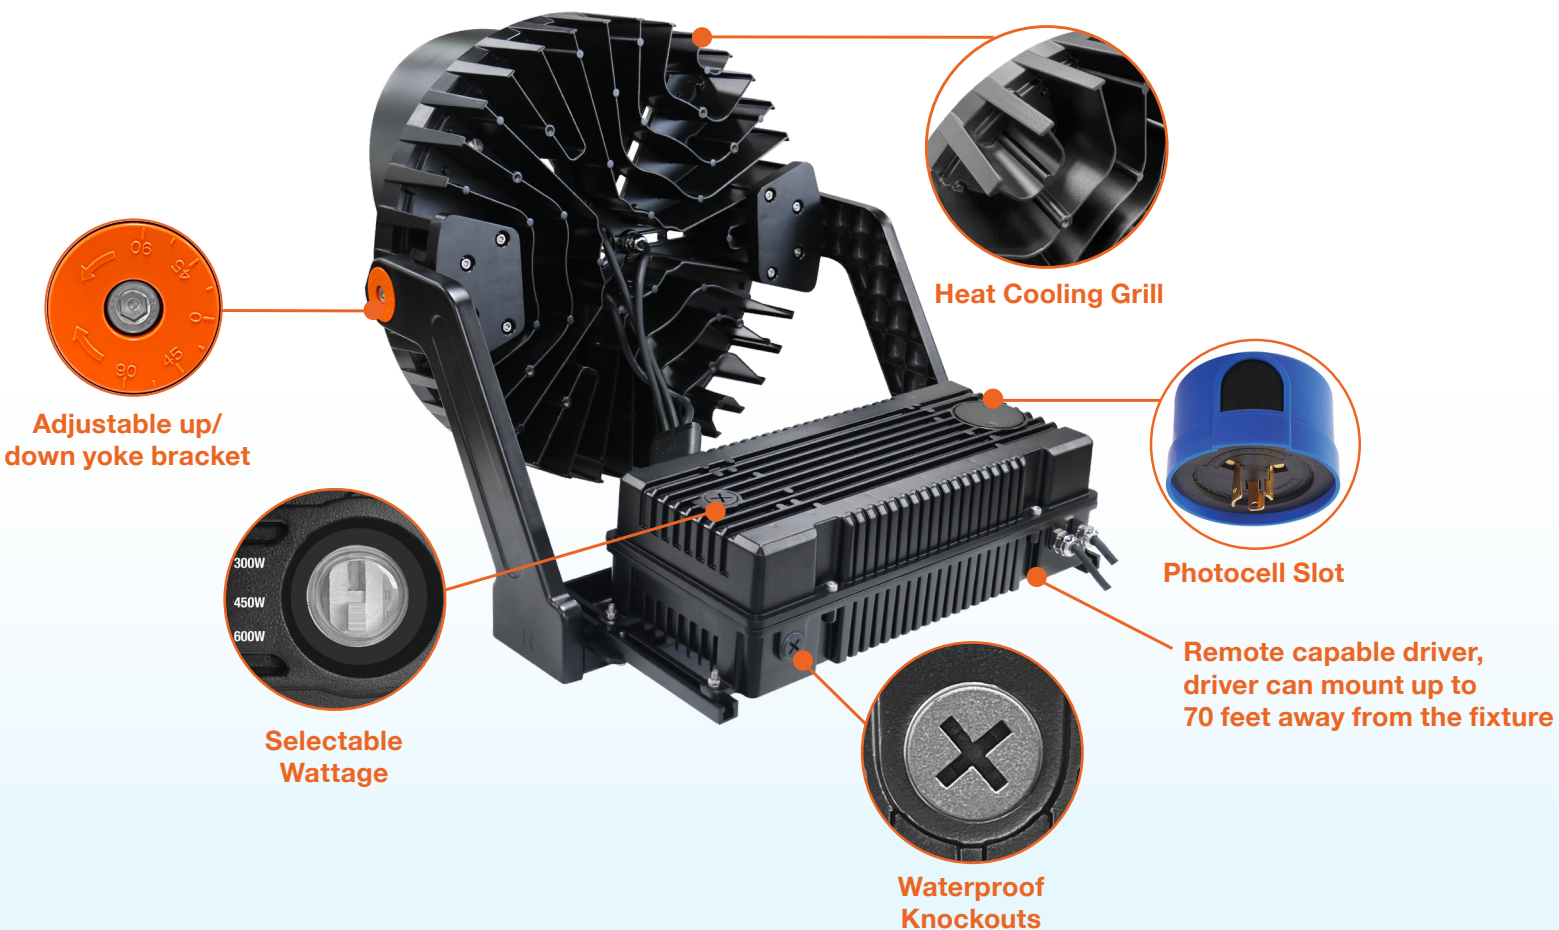

Mounting & Installation:

- Standard yoke mount included
- Optional slip fitter available
- Head tilts up and down 90°
- Remote capable driver up to 70 feet away from the fixture
- See installation guide for more details

Specs and model numbers are subject to change with or without notice. Customization of product is available.

Sports Light Fixture: Magna-Line

3-Power Selectable & Remote Capable

FEATURES

Shield Included (Separately)

Optics on each chip for the perfect beam angle

SPL-LSR
Laser beam pointer available

WATTAGE	SPORTS LIGHT W/ DRIVER	SPORTS LIGHT NO DRIVER	DRIVER
600W	48 LBS.	42.3 LBS.	5.7 LBS.
1200W	57.46 LBS.	46 LBS.	11.46 LBS.

Sports Light Fixture: Magna-Line

3-Power Selectable & Remote Capable

DIMENSIONS

600W

Yoke Mount

Slip Fitter

1200W

Yoke Mount