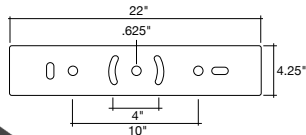

HIGHBAY FIXTURE

Model	Voltage	Watts	Lumens	Color	CRI
LED-SPL-3P600W-50K-YK-UNV-BLK	120-277V	300/450/600w	130lm/w	5000k	>80
LED-SPL-3P1200W-50K-YK-UNV-BLK	120-277V	800/1000/1200w	130lm/w	5000k	>80

ACCESSORIES

Model	Description
SPL-SF	Field Installable Slip Fitter
SPL-LSR	Laser Aiming Device
SPL-EC-35FT	Extension Cable