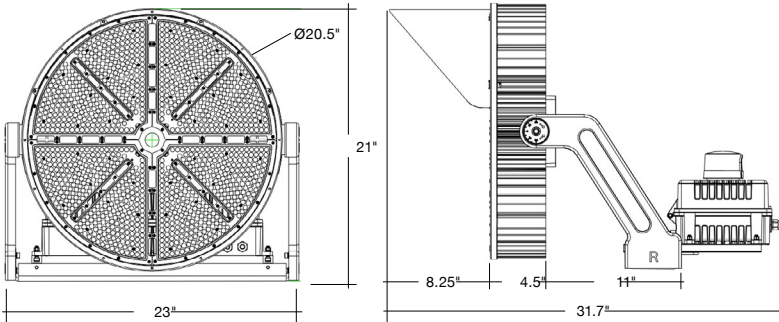

Optics on each chip for the perfect beam angle

SPL-LSR
Laser beam pointer available

WATTAGE	SPORTS LIGHT W/ DRIVER	SPORTS LIGHT NO DRIVER	DRIVER
600W	48 LBS.	42.3 LBS.	5.7 LBS.
1200W	57.46 LBS.	46 LBS.	11.46 LBS.

Sports Light Fixture: Magna-Line

3-Power Selectable & Remote Capable

DIMENSIONS

600W

Yoke Mount

Slip Fitter

1200W

Yoke Mount

Slip Fitter

Slip Fitter

SPL-SF

HIGHBAY FIXTURE

Model	Voltage	Watts	Lumens	Color	CRI
LED-SPL-3P600W-50K-YK-UNV-BLK	120-277V	300/450/600w	130lm/w	5000k	>80
LED-SPL-3P1200W-50K-YK-UNV-BLK	120-277V	800/1000/1200w	130lm/w	5000k	>80

ACCESSORIES

Model	Description
SPL-SF	Field Installable Slip Fitter
SPL-LSR	Laser Aiming Device
SPL-EC-35FT	Extension Cable

SPL-LSR

SPL-EC-35FT

EPA RATING & GROSS WEIGHT

Model	Weight	EPA Rating	Bug
LED-SPL-3P600W	47 LBS.	3.0FT ²	B5-UO-G5
LED-SPL-3P1200W	78 LBS.	3.4FT ²	B5-UO-G5