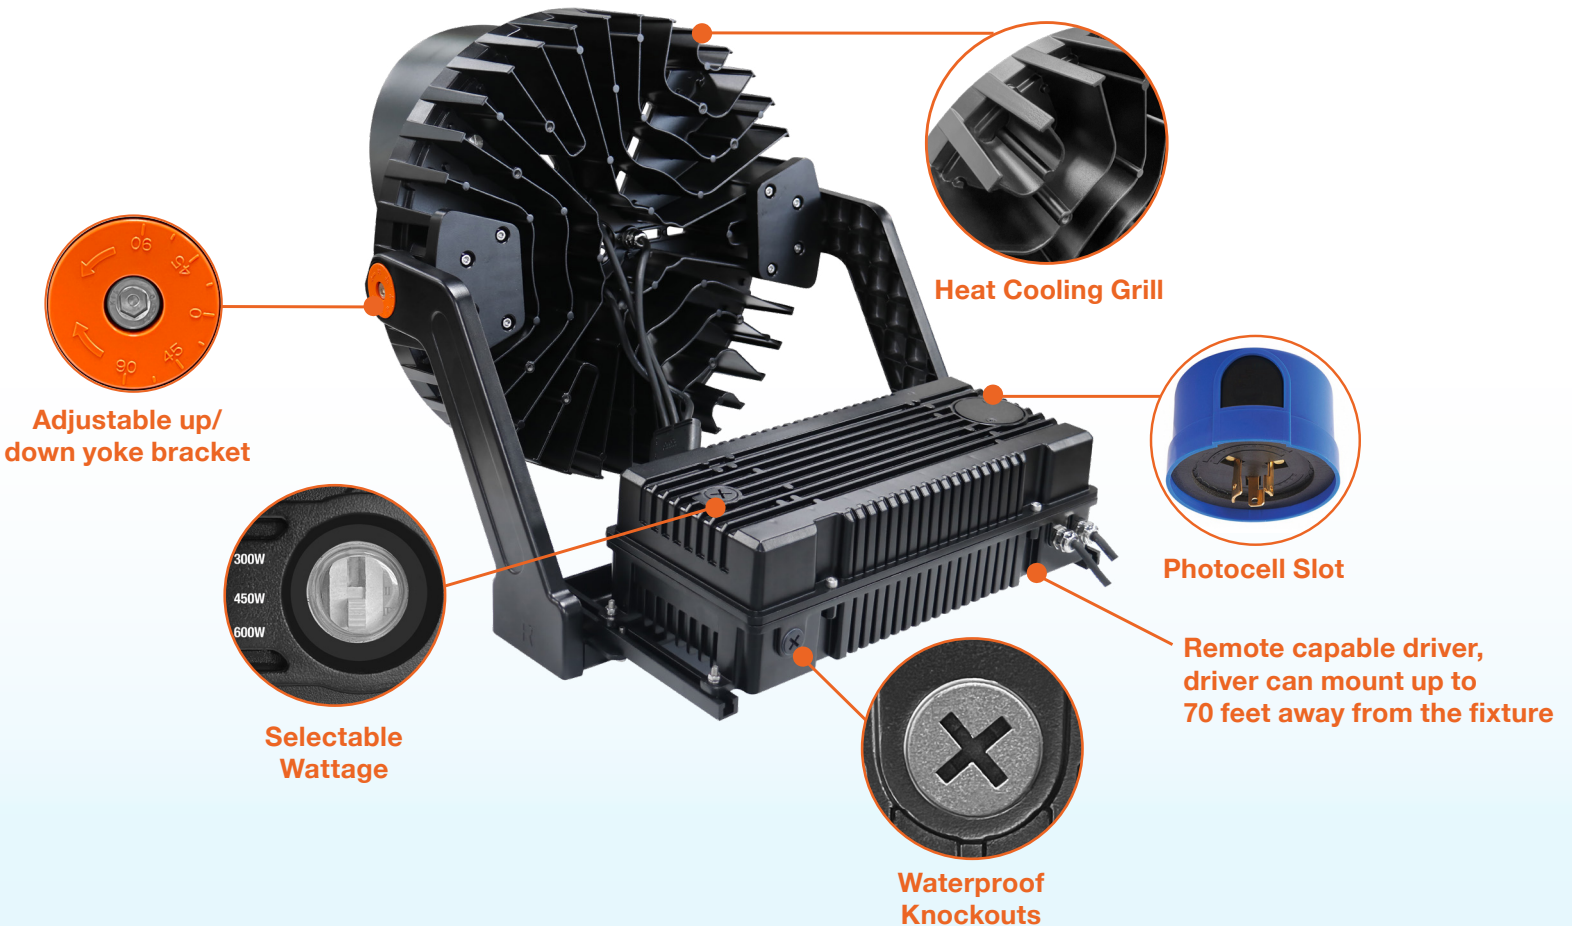

Mounting & Installation:

- Standard yoke mount included
- Optional slip fitter available
- Head tilts up and down 90°
- Remote capable driver up to 70 feet away from the fixture
- See installation guide for more details

Specs and model numbers are subject to change with or without notice. Customization of product is available.

Sports Light Fixture: Magna-Line

3-Power Selectable & Remote Capable

FEATURES

Shield Included (Separately)

Optics on each chip for the perfect beam angle

SPL-LSR
Laser beam pointer available

WATTAGE	SPORTS LIGHT W/ DRIVER	SPORTS LIGHT NO DRIVER	DRIVER
600W	48 LBS.	42.3 LBS.	5.7 LBS.
1200W	57.46 LBS.	46 LBS.	11.46 LBS.

Sports Light Fixture: Magna-Line

3-Power Selectable & Remote Capable

DIMENSIONS

600W

Yoke Mount

Slip Fitter

1200W

Yoke Mount