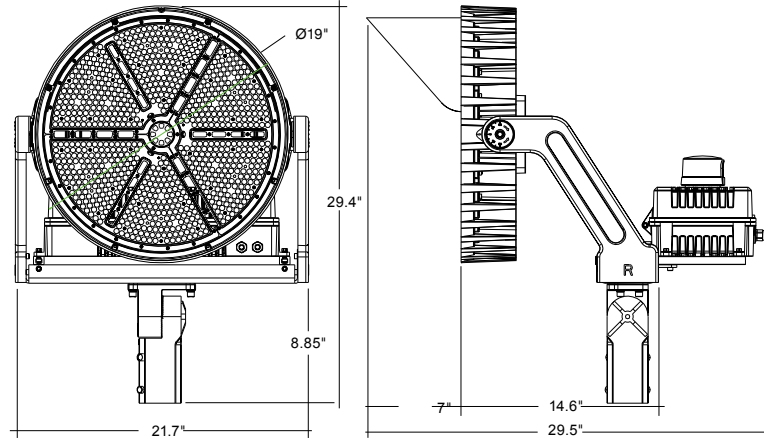

Optics on each chip for the perfect beam angle

SPL-LSR
Laser beam pointer available

WATTAGE	SPORTS LIGHT W/ DRIVER	SPORTS LIGHT NO DRIVER	DRIVER
600W	48 LBS.	42.3 LBS.	5.7 LBS.
1200W	57.46 LBS.	46 LBS.	11.46 LBS.

Sports Light Fixture: Magna-Line

3-Power Selectable & Remote Capable

DIMENSIONS

600W

Yoke Mount

Slip Fitter

1200W

Yoke Mount

Slip Fitter

Slip Fitter

SPL-SF

HIGHBAY FIXTURE

Model	Voltage	Watts	Lumens	Color	CRI
LED-SPL-3P600W-50K-YK-UNV-BLK	120-277V	300/450/600w	130lm/w	5000k	>80
LED-SPL-3P1200W-50K-YK-UNV-BLK	120-277V	800/1000/1200w	130lm/w	5000k	>80

ACCESSORIES

Model	Description
SPL-SF	Field Installable Slip Fitter
SPL-LSR	Laser Aiming Device
SPL-EC-35FT	Extension Cable

SPL-LSR

SPL-EC-35FT

EPA RATING & GROSS WEIGHT

Model	Weight	EPA Rating	Bug
LED-SPL-3P600W	47 LBS.	3.0FT ²	B5-UO-G5
LED-SPL-3P1200W	78 LBS.	3.4FT ²	B5-UO-G5