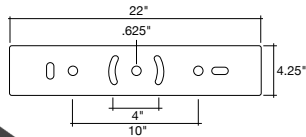

HIGHBAY FIXTURE

Model	Voltage	Watts	Lumens	Color	CRI
LED-SPL-3P600W-50K-YK-UNV-BLK	120-277V	300/450/600w	130lm/w	5000k	>80
LED-SPL-3P1200W-50K-YK-UNV-BLK	120-277V	800/1000/1200w	130lm/w	5000k	>80

ACCESSORIES

Model	Description
SPL-SF	Field Installable Slip Fitter
SPL-LSR	Laser Aiming Device
SPL-EC-35FT	Extension Cable