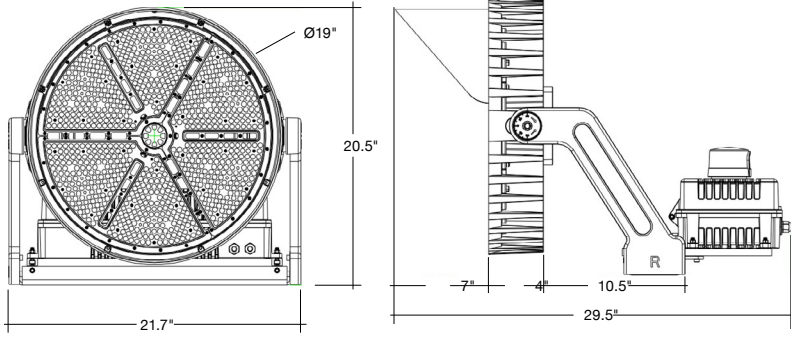

Optics on each chip for the perfect beam angle

SPL-LSR
Laser beam pointer available

WATTAGE	SPORTS LIGHT W/ DRIVER	SPORTS LIGHT NO DRIVER	DRIVER
600W	48 LBS.	42.3 LBS.	5.7 LBS.
1200W	57.46 LBS.	46 LBS.	11.46 LBS.

Sports Light Fixture: Magna-Line

3-Power Selectable & Remote Capable

DIMENSIONS

600W

Yoke Mount

Slip Fitter

1200W

Yoke Mount