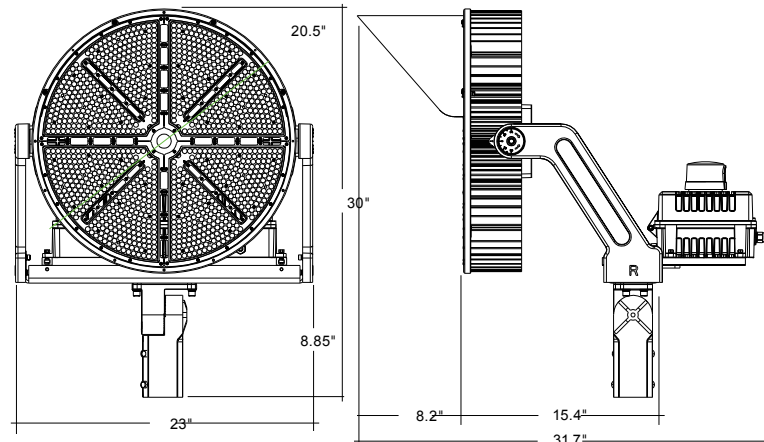

Optics on each chip for the perfect beam angle

SPL-LSR
Laser beam pointer available

WATTAGE	SPORTS LIGHT W/ DRIVER	SPORTS LIGHT NO DRIVER	DRIVER
600W	48 LBS.	42.3 LBS.	5.7 LBS.
1200W	57.46 LBS.	46 LBS.	11.46 LBS.

Sports Light Fixture: Magna-Line

3-Power Selectable & Remote Capable

DIMENSIONS

600W

Yoke Mount

Slip Fitter

1200W

Yoke Mount

ACCESSORIES

Model	Description
SPL-SF	Field Installable Slip Fitter
SPL-LSR	Laser Aiming Device
SPL-EC-35FT	Extension Cable

SPL-LSR

SPL-EC-35FT

EPA RATING & GROSS WEIGHT

Model	Weight	EPA Rating	Bug
LED-SPL-3P600W	47 LBS.	3.0FT ²	B5-UO-G5
LED-SPL-3P1200W	78 LBS.	3.4FT ²	B5-UO-G5