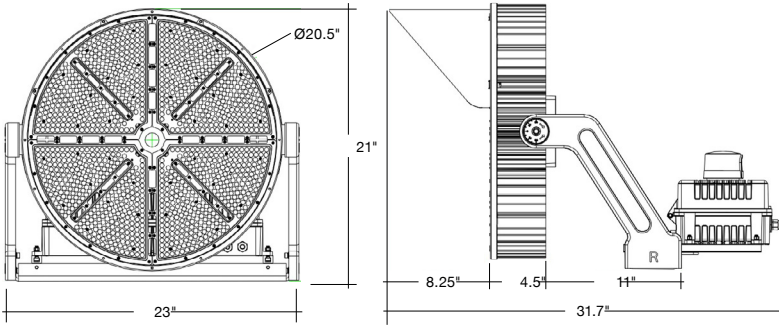

Optics on each chip for the perfect beam angle

SPL-LSR
Laser beam pointer available

WATTAGE	SPORTS LIGHT W/ DRIVER	SPORTS LIGHT NO DRIVER	DRIVER
600W	48 LBS.	42.3 LBS.	5.7 LBS.
1200W	57.46 LBS.	46 LBS.	11.46 LBS.

Sports Light Fixture: Magna-Line

3-Power Selectable & Remote Capable

DIMENSIONS

600W

Yoke Mount

Slip Fitter

1200W

Yoke Mount

Slip Fitter

Slip Fitter

SPL-SF

HIGHBAY FIXTURE

Model	Voltage	Watts	Lumens	Color	CRI
LED-SPL-3P600W-50K-YK-UNV-BLK	120-277V	300/450/600w	130lm/w	5000k	>80
LED-SPL-3P1200W-50K-YK-UNV-BLK	120-277V	800/1000/1200w	130lm/w	5000k	>80