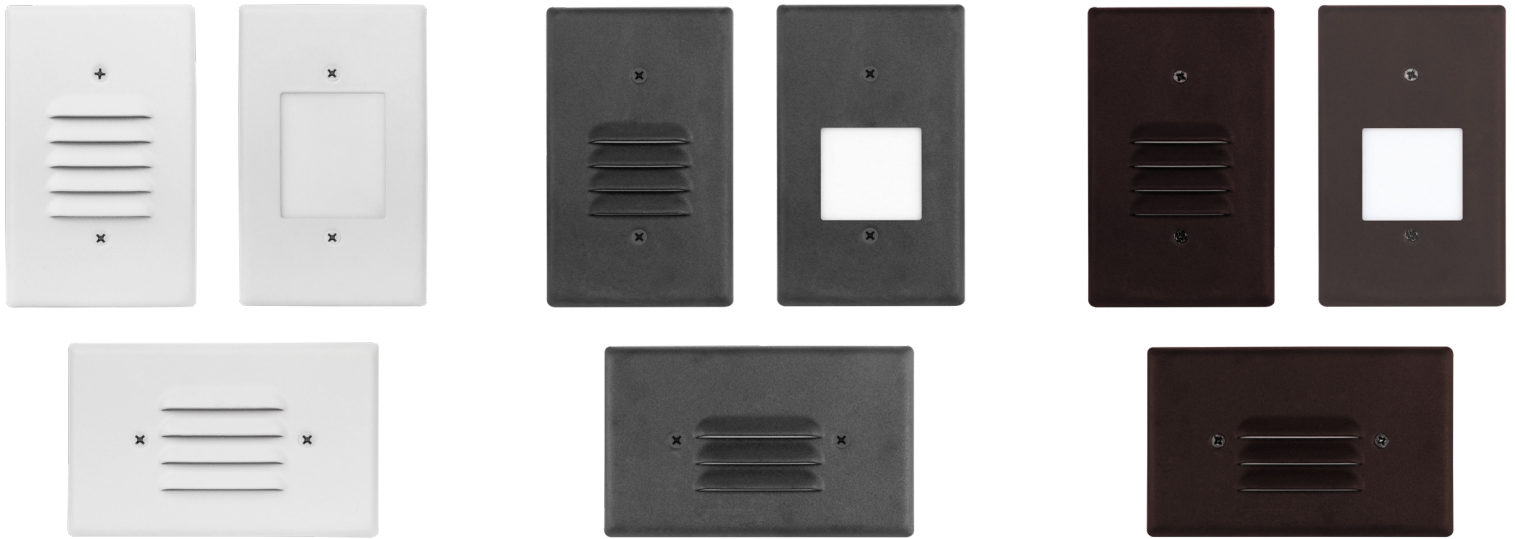

Black

Bronze

Step Lights: LUX-Line

3 Face Plates Included

FEATURES

White