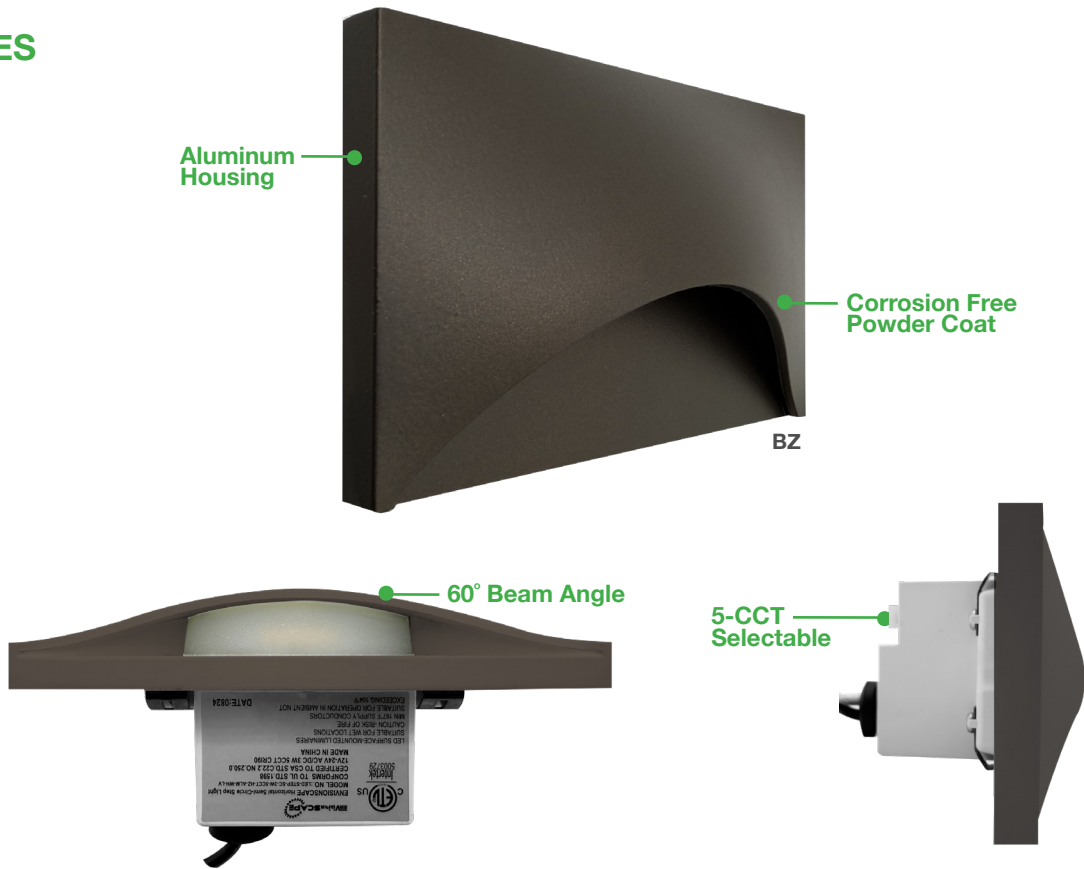

### Detail Specifications:

- 5-CCT: 27/30/35/40/50K
- Finish: White, Black, Bronze
- Housing: Aluminum
- IP Rating: Wet Location IP65
- Beam Angle: 60°
- Chip: SMD 2835, R9 >50, CRI >80
- Power: 3W
- Lumens: 100
- Non-dimmable
- Operating Temperature: -4° - 114° F
- Direction: Horizontal

### Product Information:

- Sturdy di-cast aluminum housing finished with corrosion free powder coat
- Protected against high pressure water
- Built-in LED design
- Packaging: Retail color box
- Master box quantity:

### Series

**LED-STEP-SC-3W-5CCT-HZ-ALM-WH-LV**

White Finish

**LED-STEP-SC-3W-5CCT-HZ-ALM-BZ-LV**

Bronze Finish

**LED-STEP-SC-3W-5CCT-HZ-ALM-BL-LV**

Black Finish

## DIMENSIONS