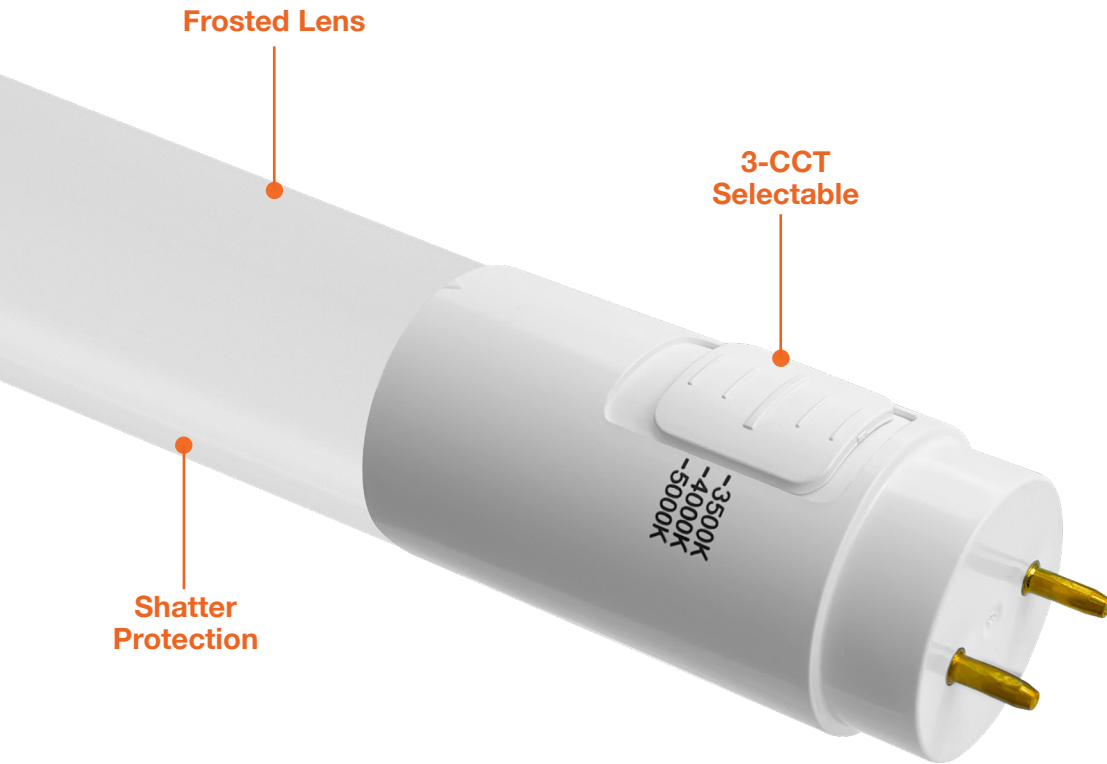

2'3/4' T8 Triple Fit Tubes

3-CCT Selectable

FEATURES