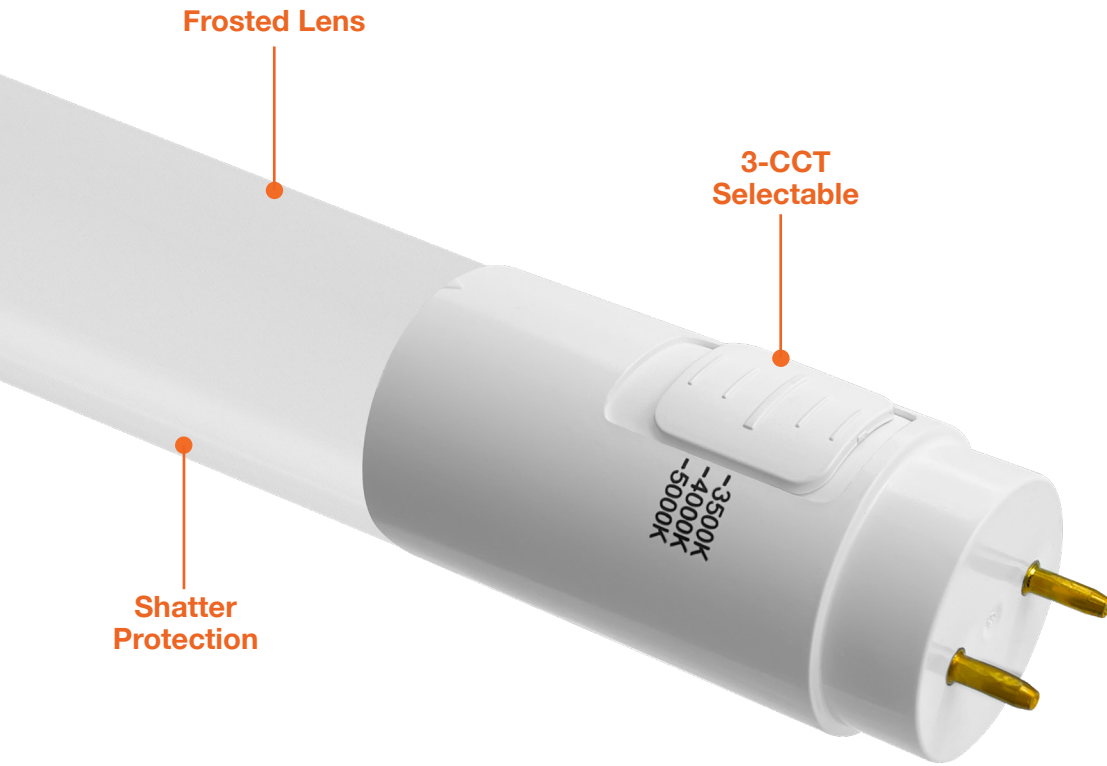

2'3'4' T8 Triple Fit Tubes

3-CCT Selectable

FEATURES