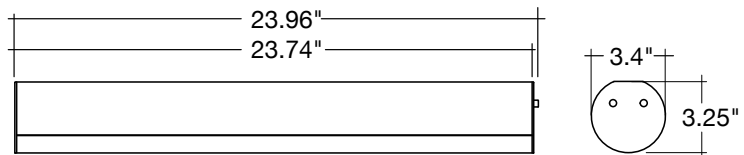

Specs and model numbers are subject to change with or without notice. Customization of product is available.