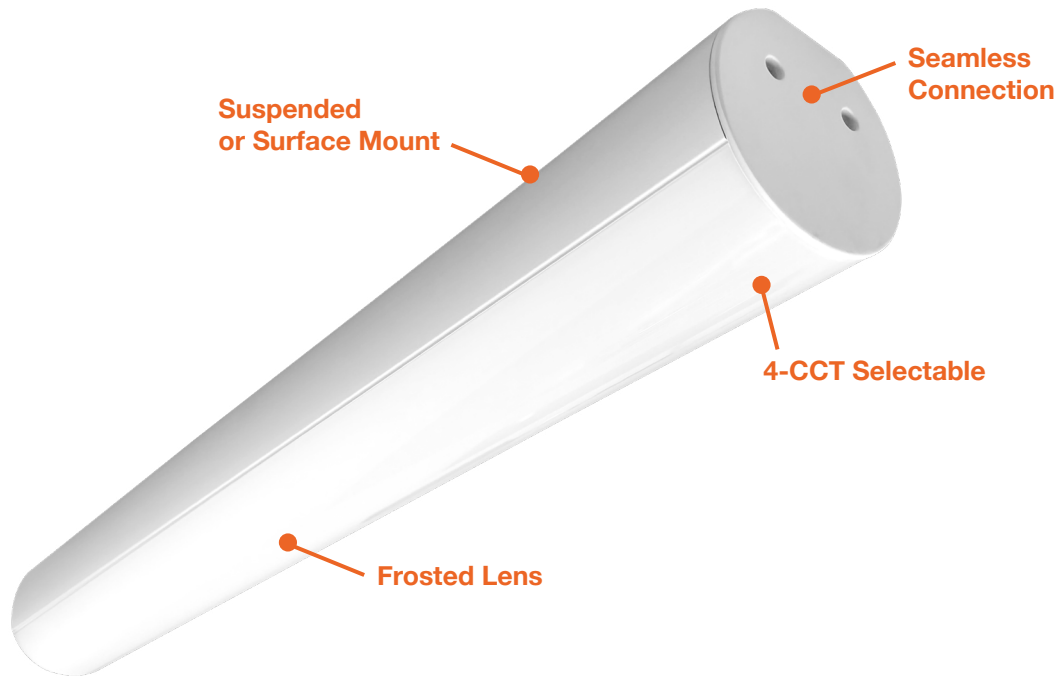

ARCY-Line: Tubular Linear Fixtures

4-CCT Selectable

Detail Specifications:

- Finish: White, custom available
- IP Rating: Damp Location
- Beam Angle: 110°
- Chip: SMD 2835, R9 >50, CRI >80
- Operating Temperature: -4° - 122° F
- Lens: Acrylic Frosted Lens Standard: efficiently emits the light through a high-quality acrylic lens, spreading it evenly and without causing glare
- Average life (L70) of 50,000 hours

1. Standard quick ship finish is white. Other colors are custom finishes.

Optional Accessories (Order Separately)

Round Trim Options Round Trim Options

SK-6FT-I-CP-TH **TBL-L**
 6' Single Wire L-Shape
 White Finish Connector

ARCY-Line: Tubular Linear Fixtures

4-CCT Selectable

FEATURES

DIMENSIONS

Specs and model numbers are subject to change with or without notice. Customization of product is available.

ARCY-Line: Tubular Linear Fixtures