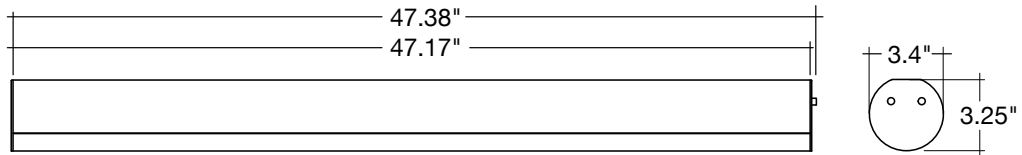

Specs and model numbers are subject to change with or without notice. Customization of product is available.