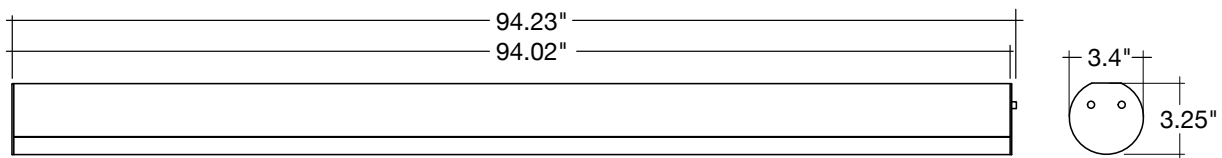

Specs and model numbers are subject to change with or without notice. Customization of product is available.