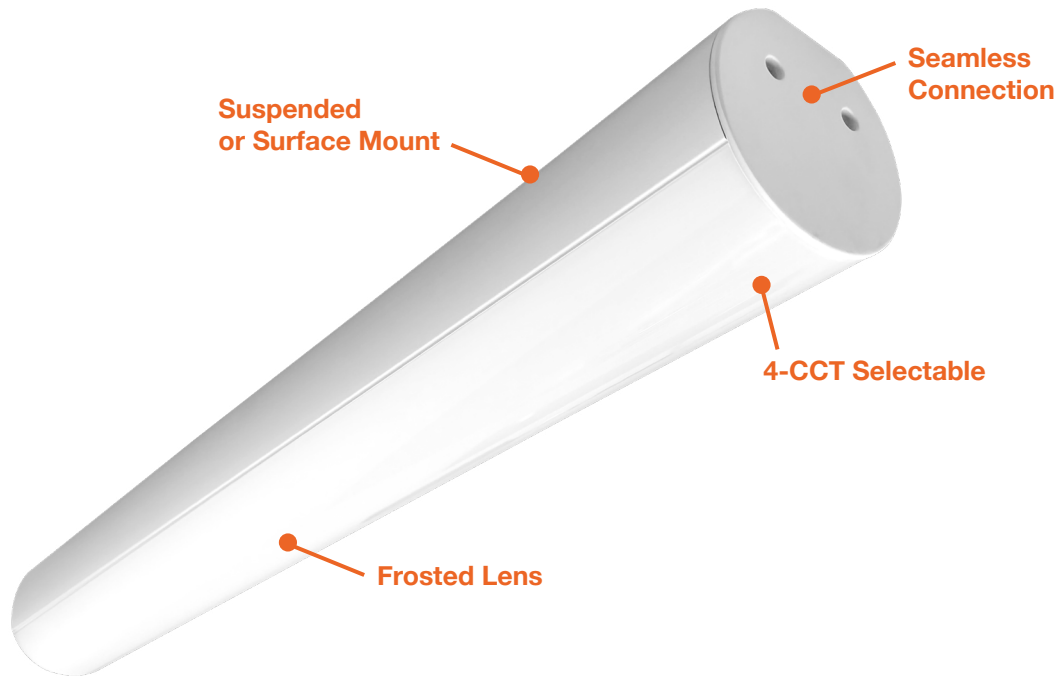

ARCY-Line: Tubular Linear Fixtures

4-CCT Selectable

FEATURES

DIMENSIONS