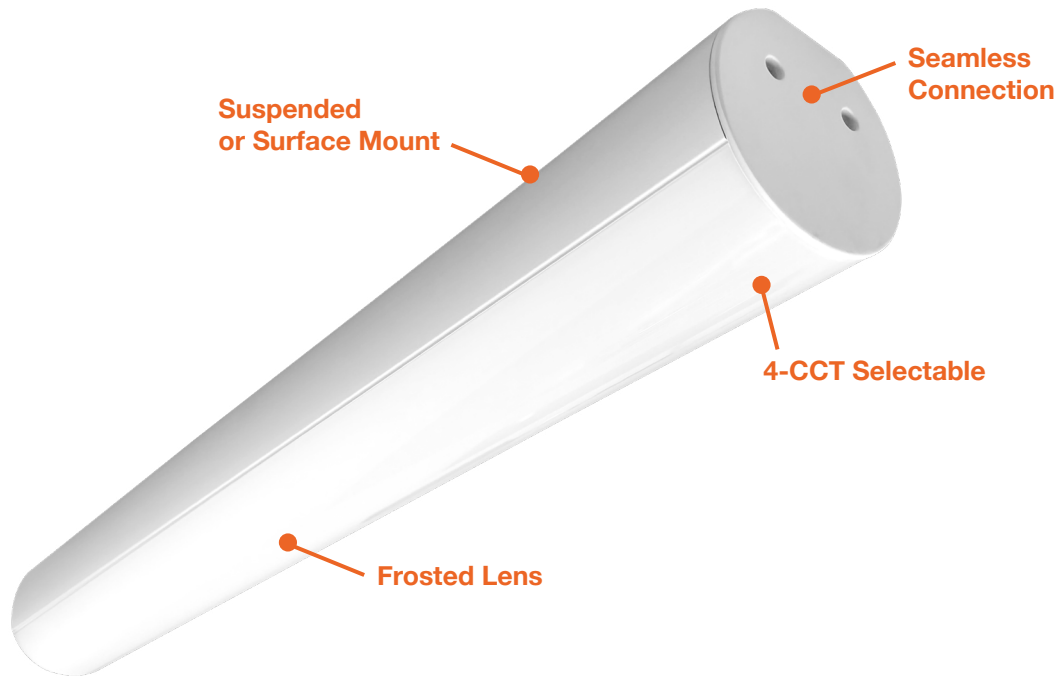

ARCY-Line: Tubular Linear Fixtures

4-CCT Selectable

Detail Specifications:

- Finish: White, custom available
- IP Rating: Damp Location
- Beam Angle: 110°
- Chip: SMD 2835, R9 >50, CRI >80
- Operating Temperature: -4° - 122° F
- Lens: Acrylic Frosted Lens Standard: efficiently emits the light through a high-quality acrylic lens, spreading it evenly and without causing glare
- Average life (L70) of 50,000 hours

1. Standard quick ship finish is white. Other colors are custom finishes.

Optional Accessories (Order Separately)

Round Trim Options Round Trim Options

SK-6FT-I-CP-TH **TBL-L**
 6' Single Wire L-Shape
 White Finish Connector

ARCY-Line: Tubular Linear Fixtures

4-CCT Selectable

FEATURES

DIMENSIONS

ARCY-Line: Tubular Linear Fixtures

4-CCT Selectable

Suspended or Surface Mounted Linear
Models: Downlight Only

Model	Voltage	Watts	Lumens	Color
LED-TBL-2FT-20W-D-4CCT-WH	120-277V	20w	2,300	50/40/35/30k
LED-TBL-4FT-40W-D-4CCT-WH	120-277V	40w	4,600	50/40/35/30k
LED-TBL-8FT-80W-D-4CCT-WH	120-277V	80w	9,200	50/40/35/30k