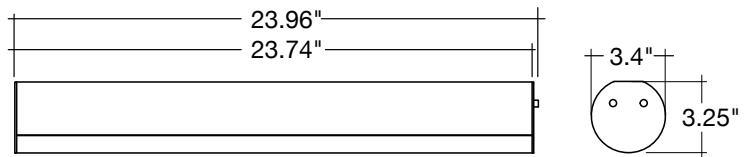

DIMENSIONS